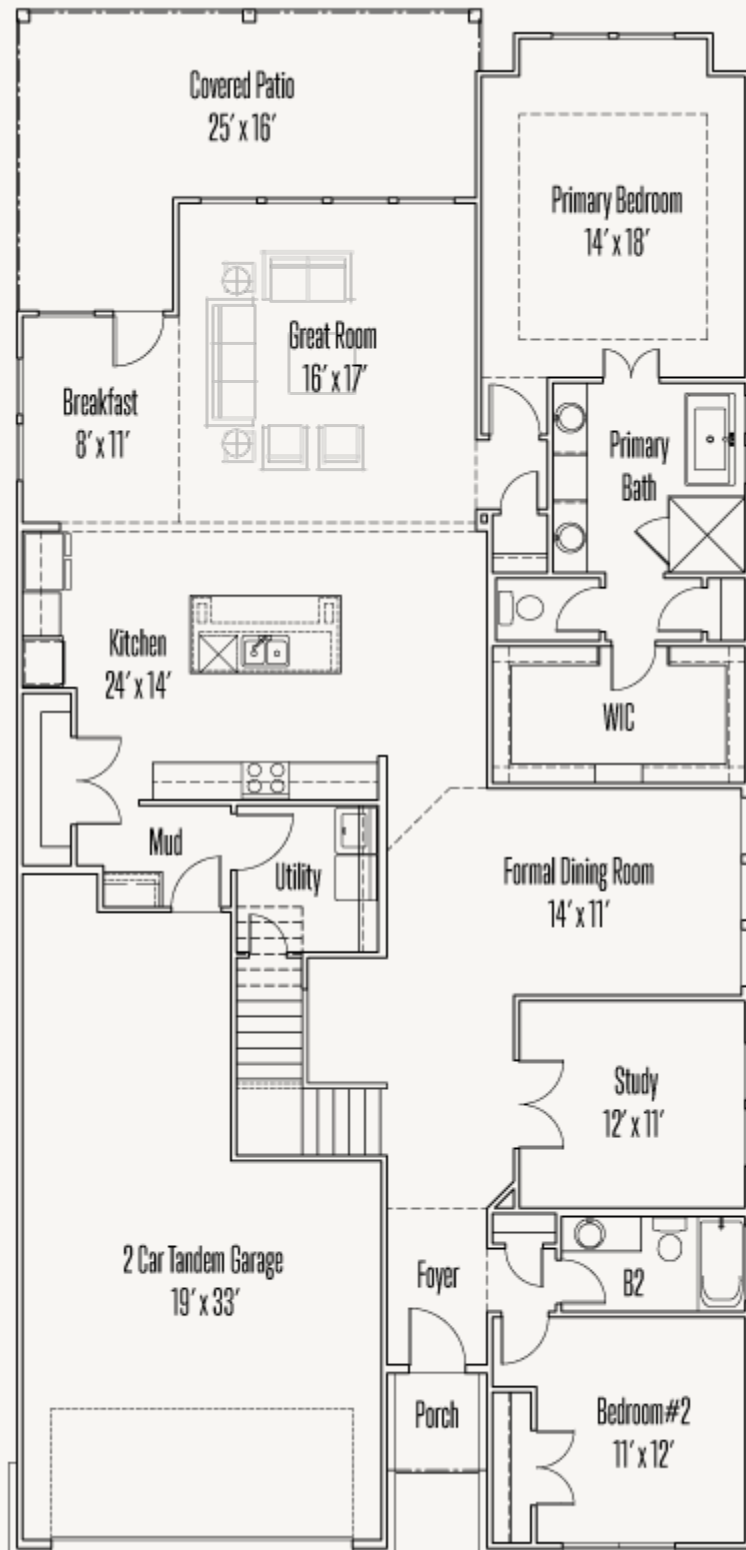

KINDER RANCH : 50'S

822 HARMISCH LANE

JOHNSON : 50-3126F.1

3,160 sq ft

4 Bedrooms

3 Bathrooms

2 Stories

3 Car Garage

KINDER RANCH : 50'S

822 HARMISCH LANE

JOHNSON : 50-3126F.1

FIRST FLOOR

KINDER RANCH : 50'S

822 HARMISCH LANE

JOHNSON : 50-3126F.1

SECOND FLOOR