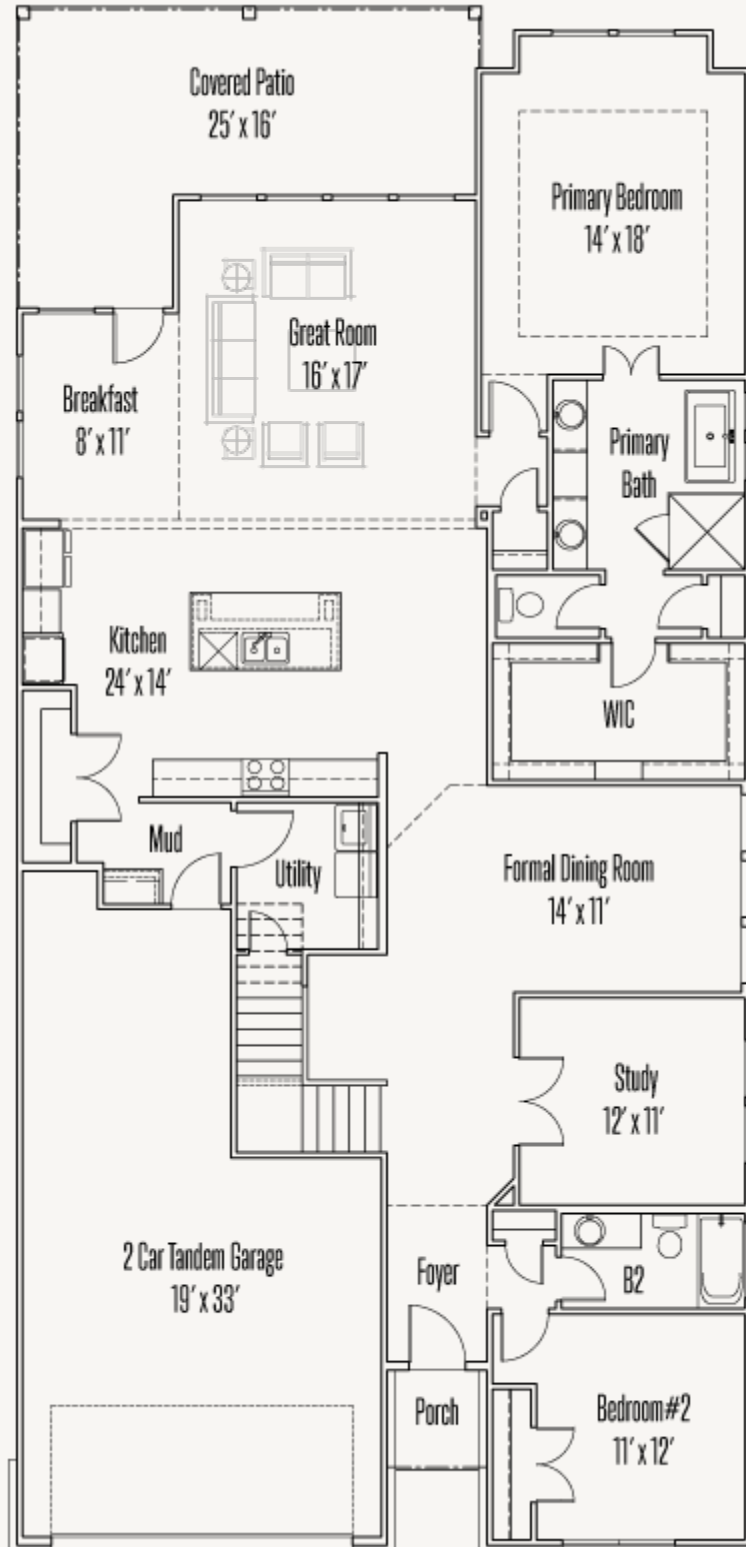

KINDER RANCH : 50'S

822 HARMISCH LANE

JOHNSON : 50-3126F.1

3,160 sq ft

4 Bedrooms

3 Bathrooms

2 Stories

3 Car Garage

KINDER RANCH : 50'S

822 HARMISCH LANE

JOHNSON : 50-3126F.1

FIRST FLOOR

KINDER RANCH : 50'S

822 HARMISCH LANE

JOHNSON : 50-3126F.1

SECOND FLOOR