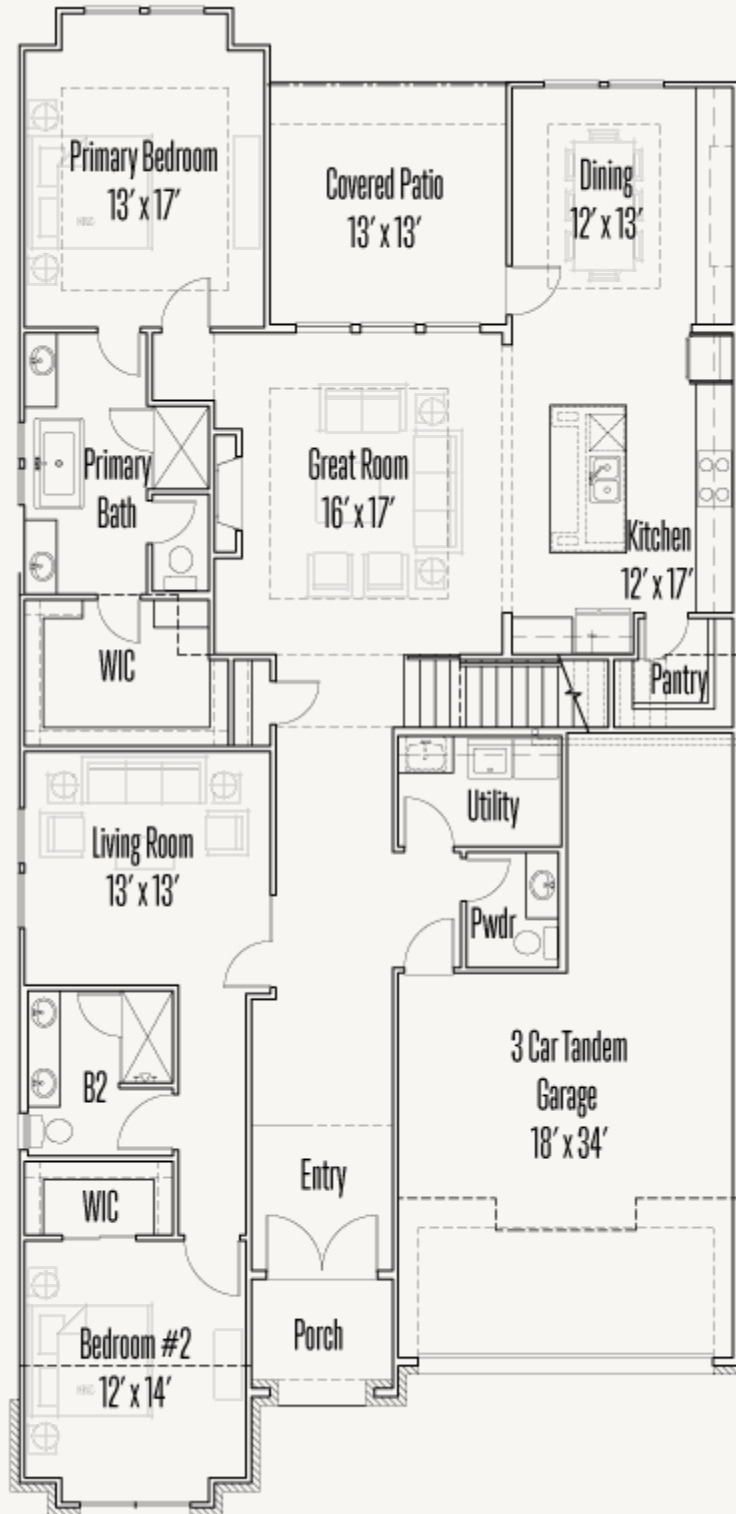

KINDER RANCH : 50'S

919 CHALKSTONE

GARDINER : 50-3286F.1

3,683 sq ft

5 Bedrooms

4.5 Bathrooms

2 Stories

3 Car Garage

KINDER RANCH : 50'S

919 CHALKSTONE

GARDINER : 50-3286F.1

FIRST FLOOR

KINDER RANCH : 50'S

919 CHALKSTONE

GARDINER : 50-3286F.1

SECOND FLOOR