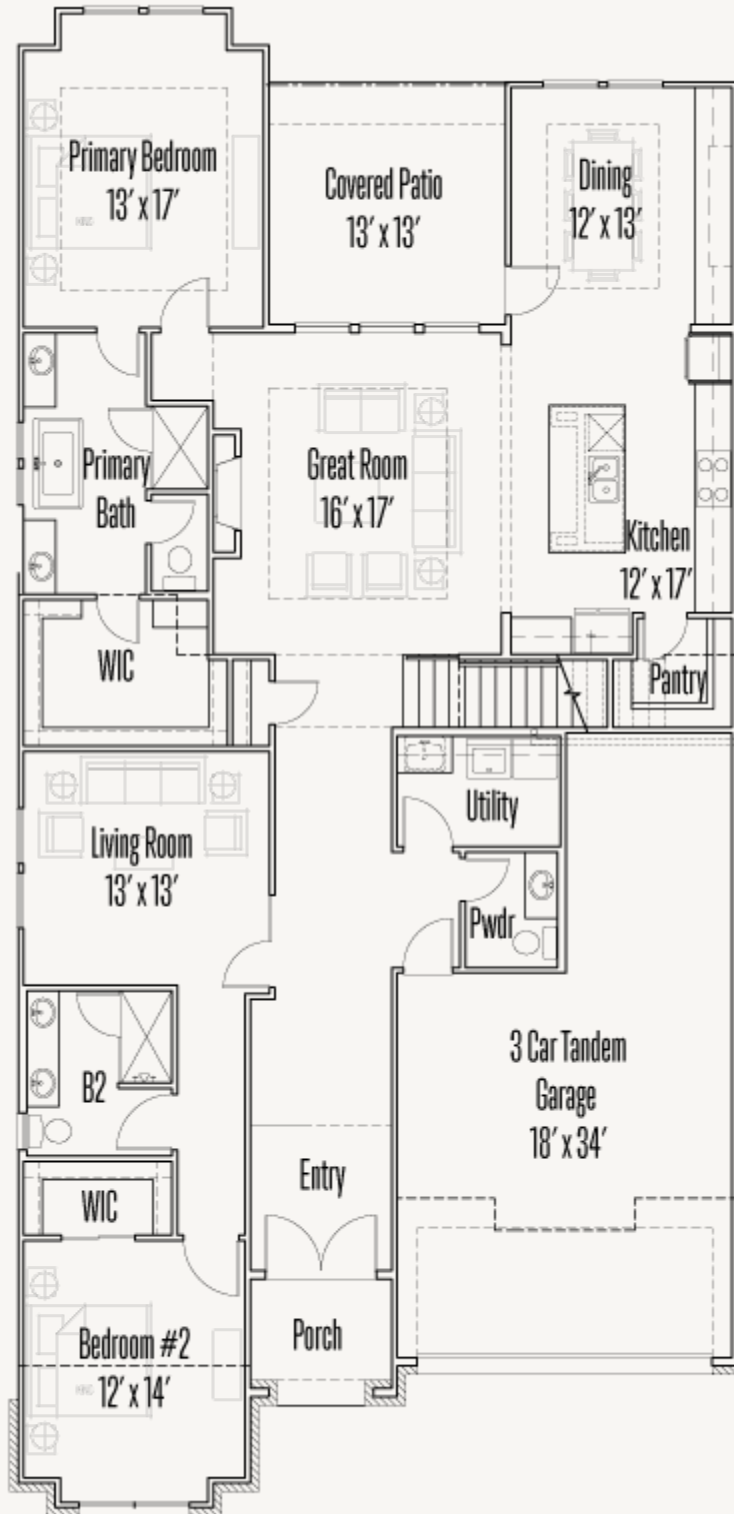

KINDER RANCH : 50'S

919 CHALKSTONE

GARDINER : 50-3286F.1

3,683 sq ft

5 Bedrooms

4.5 Bathrooms

2 Stories

3 Car Garage

KINDER RANCH : 50'S

919 CHALKSTONE

GARDINER : 50-3286F.1

FIRST FLOOR

KINDER RANCH : 50'S

919 CHALKSTONE

GARDINER : 50-3286F.1

SECOND FLOOR