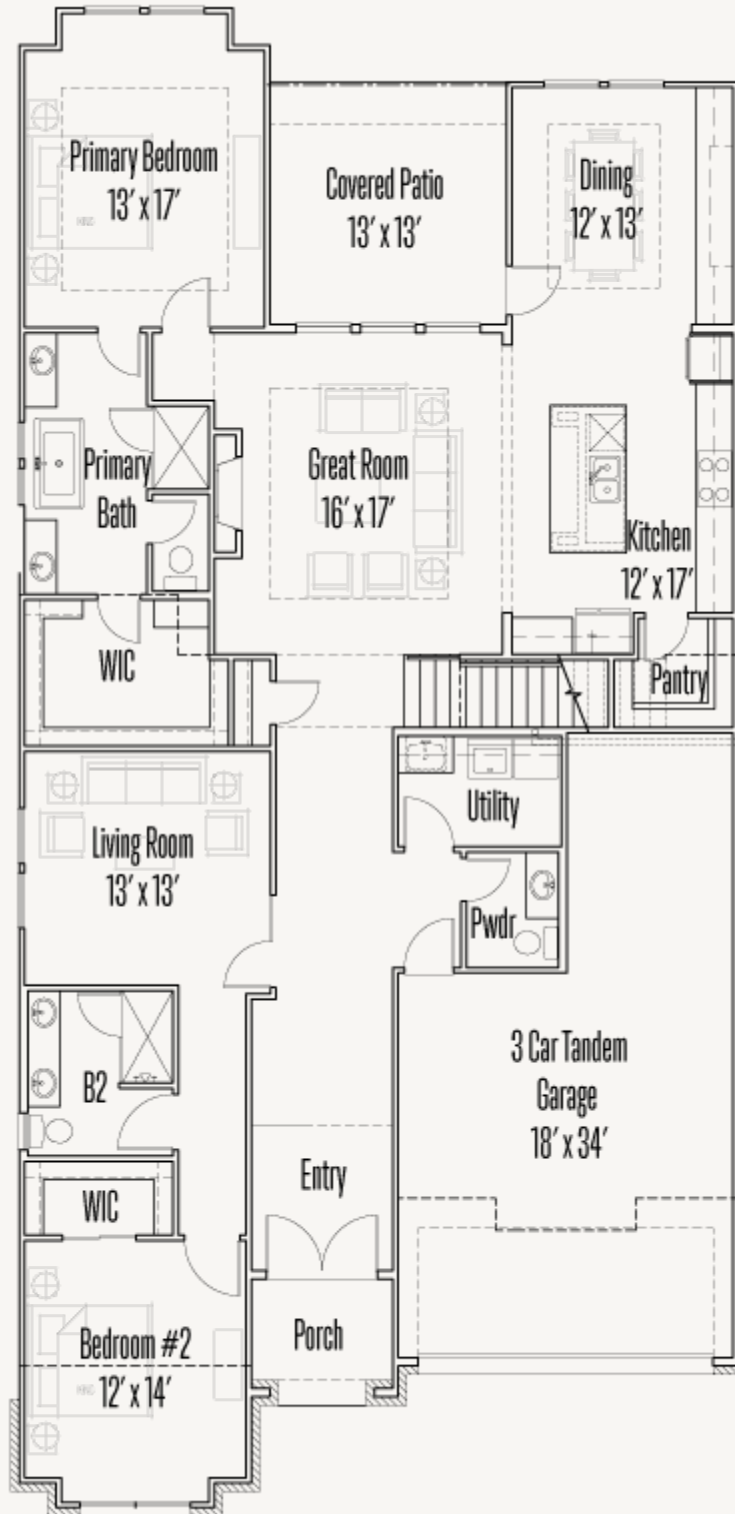

KINDER RANCH : 50'S

919 CHALKSTONE

GARDINER : 50-3286F.1

3,683 sq ft

5 Bedrooms

4.5 Bathrooms

2 Stories

3 Car Garage

KINDER RANCH : 50'S

919 CHALKSTONE

GARDINER : 50-3286F.1

FIRST FLOOR

KINDER RANCH : 50'S

919 CHALKSTONE

GARDINER : 50-3286F.1

SECOND FLOOR