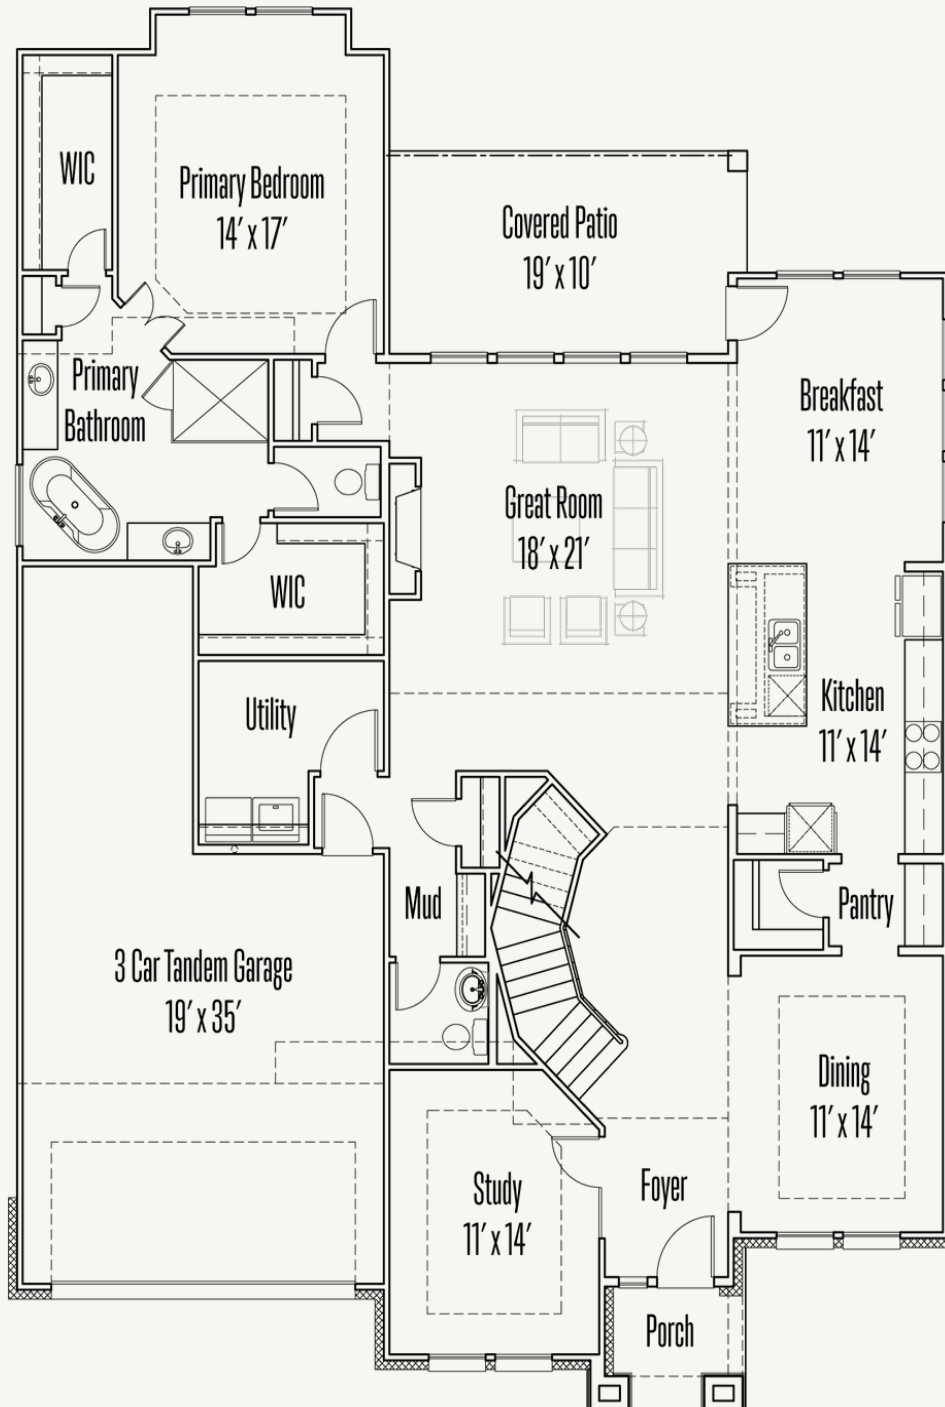

KINDER RANCH : 70'S

1606 KINDER RUN

LAFAYETTE : 60-3428F.1

3,495 sq ft

4 Bedrooms

3.5 Bathrooms

2 Stories

3 Car Garage

KINDER RANCH : 70'S

1606 KINDER RUN

LAFAYETTE : 60-3428F.1

FIRST FLOOR

KINDER RANCH : 70'S

1606 KINDER RUN

LAFAYETTE : 60-3428F.1

SECOND FLOOR