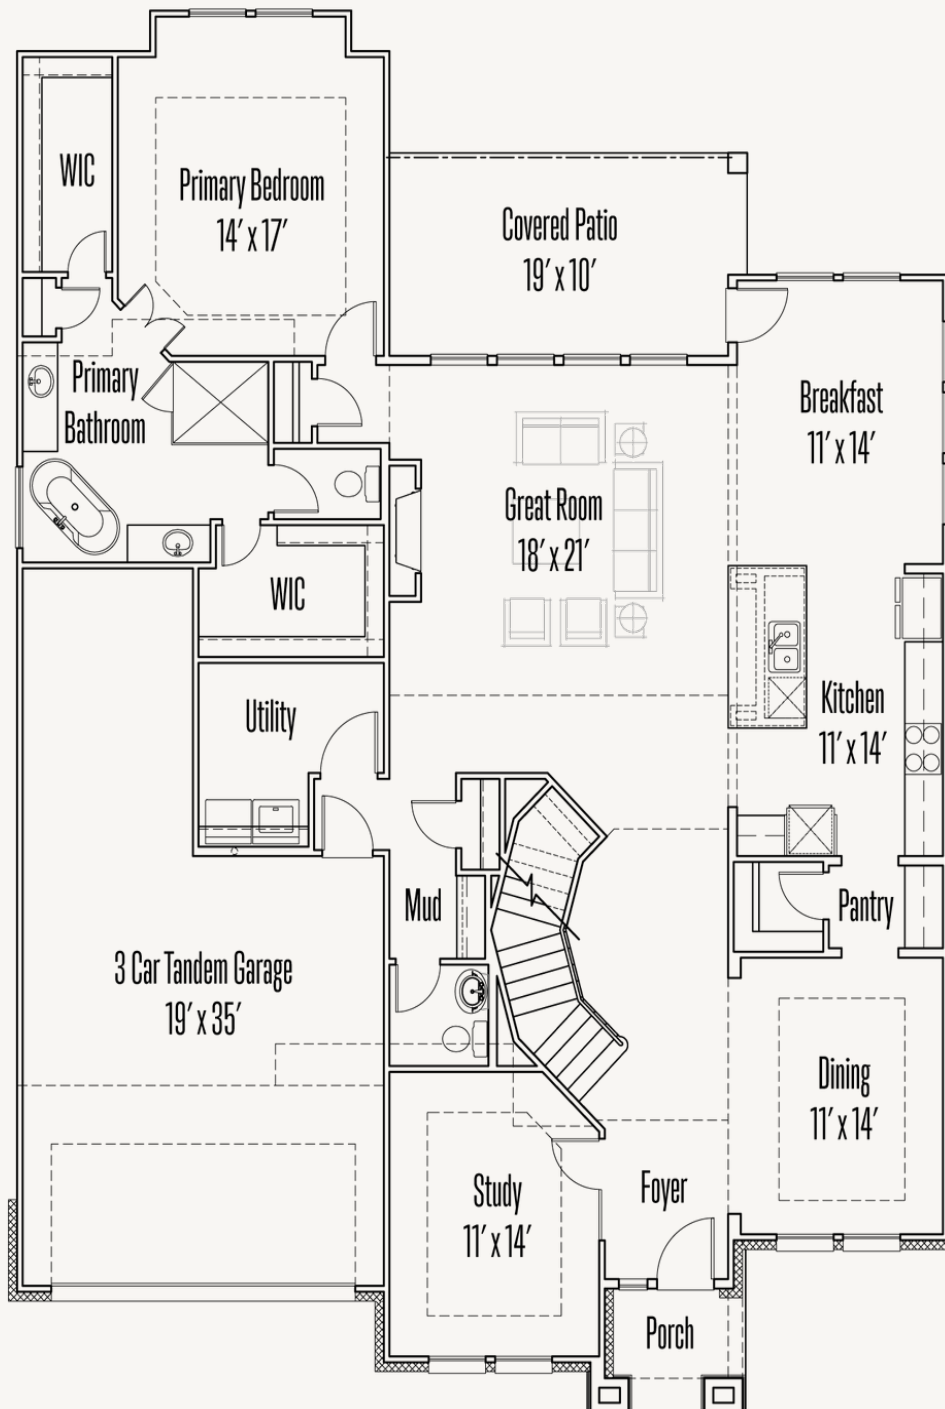

KINDER RANCH : 70'S

1606 KINDER RUN

LAFAYETTE : 60-3428F.1

3,495 sq ft

4 Bedrooms

3.5 Bathrooms

2 Stories

3 Car Garage

KINDER RANCH : 70'S

1606 KINDER RUN

LAFAYETTE : 60-3428F.1

FIRST FLOOR

KINDER RANCH : 70'S

1606 KINDER RUN

LAFAYETTE : 60-3428F.1

SECOND FLOOR