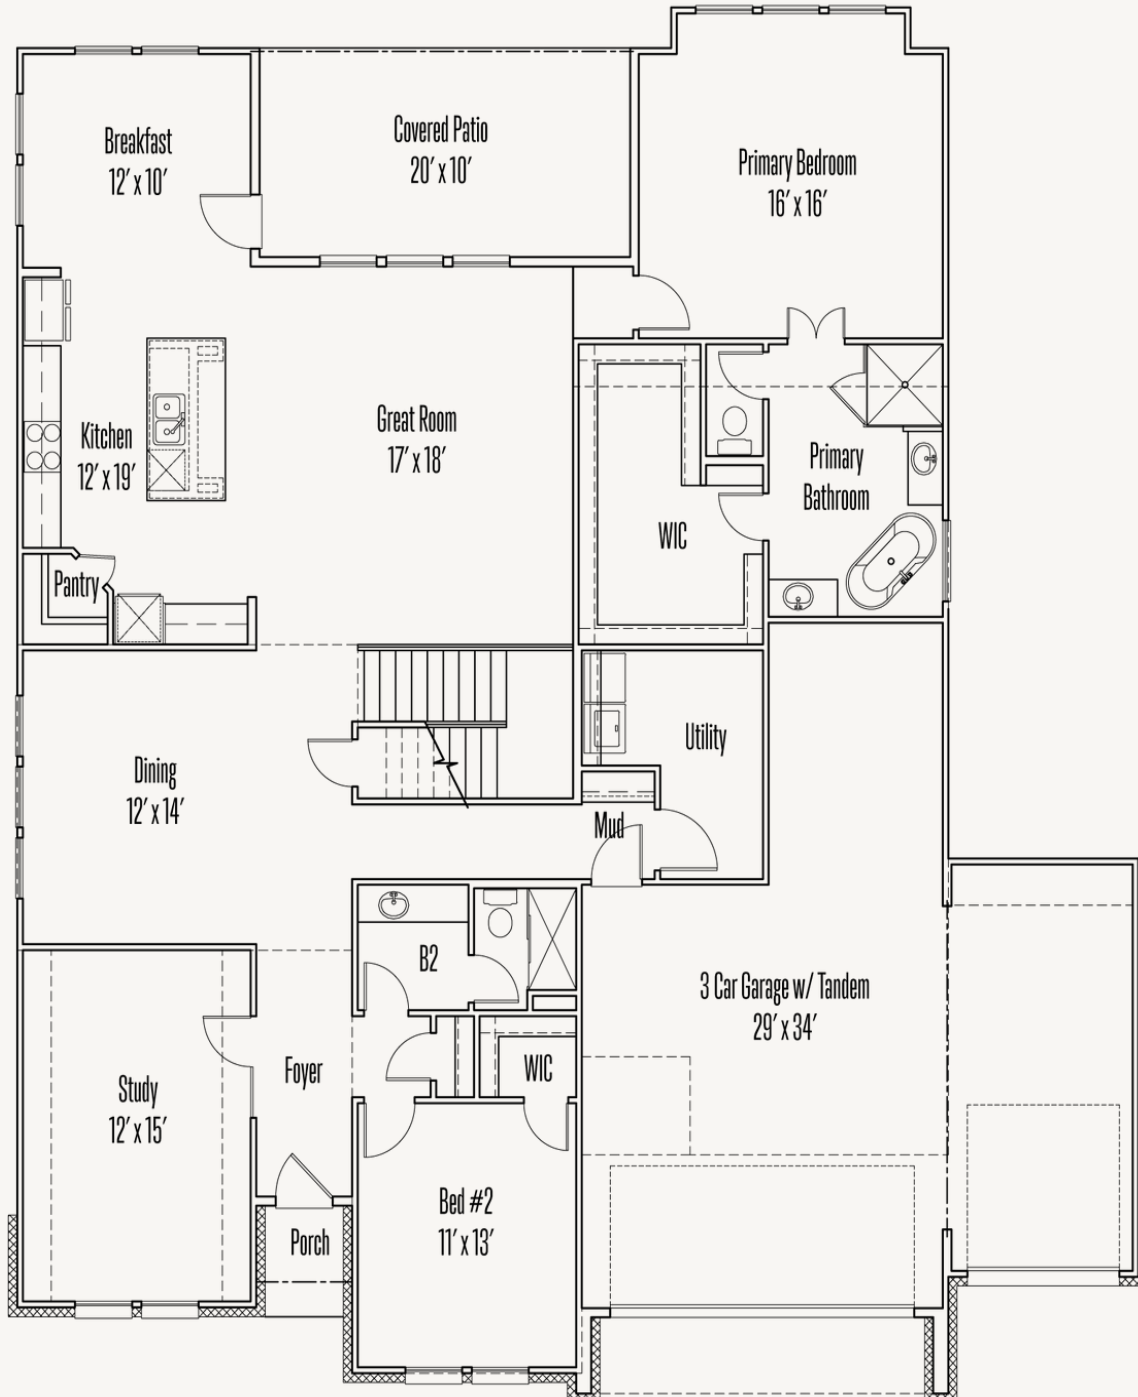

# 1618 CRYSTAL BRIDGES

EDWIN : 60-3646F.1

3,660 sq ft

5 Bedrooms

4 Bathrooms

2 Stories

4 Car Garage

KINDER RANCH : 70'S

## FIRST FLOOR

KINDER RANCH : 70'S

## SECOND FLOOR