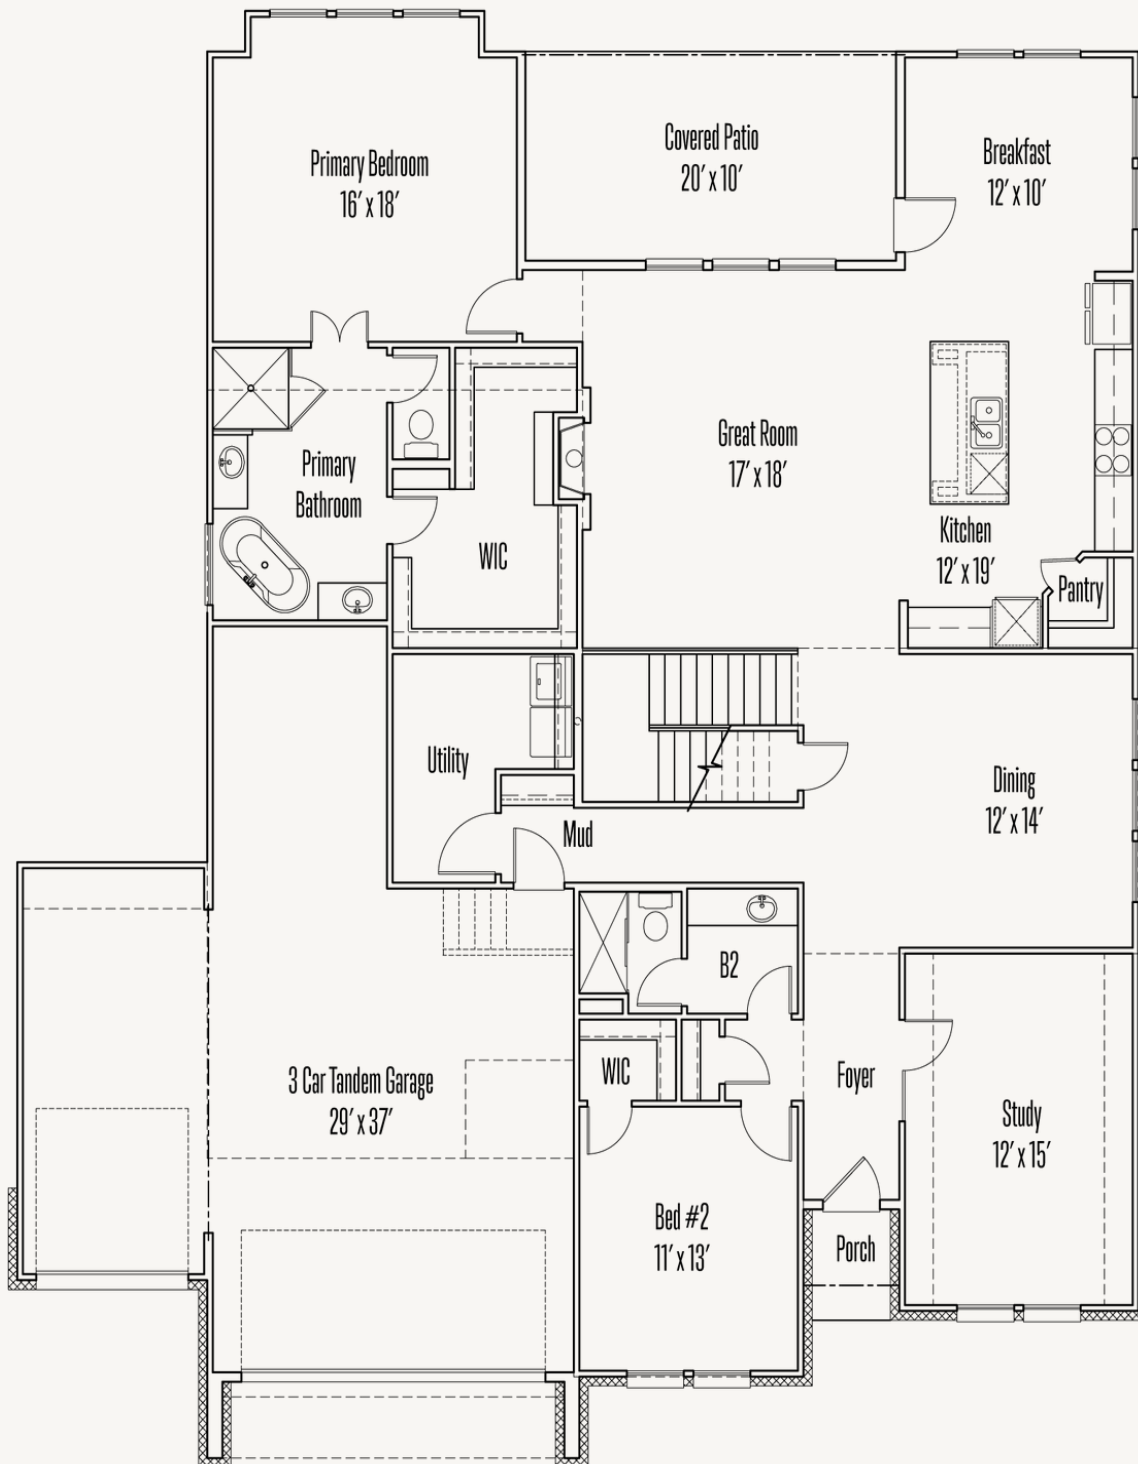

# 1619 KINDER RUN

EDWIN : 60-3646F.1

3,706 sq ft

5 Bedrooms

4 Bathrooms

2 Stories

4 Car Garage

KINDER RANCH : 70'S

## FIRST FLOOR

KINDER RANCH : 70'S

## SECOND FLOOR