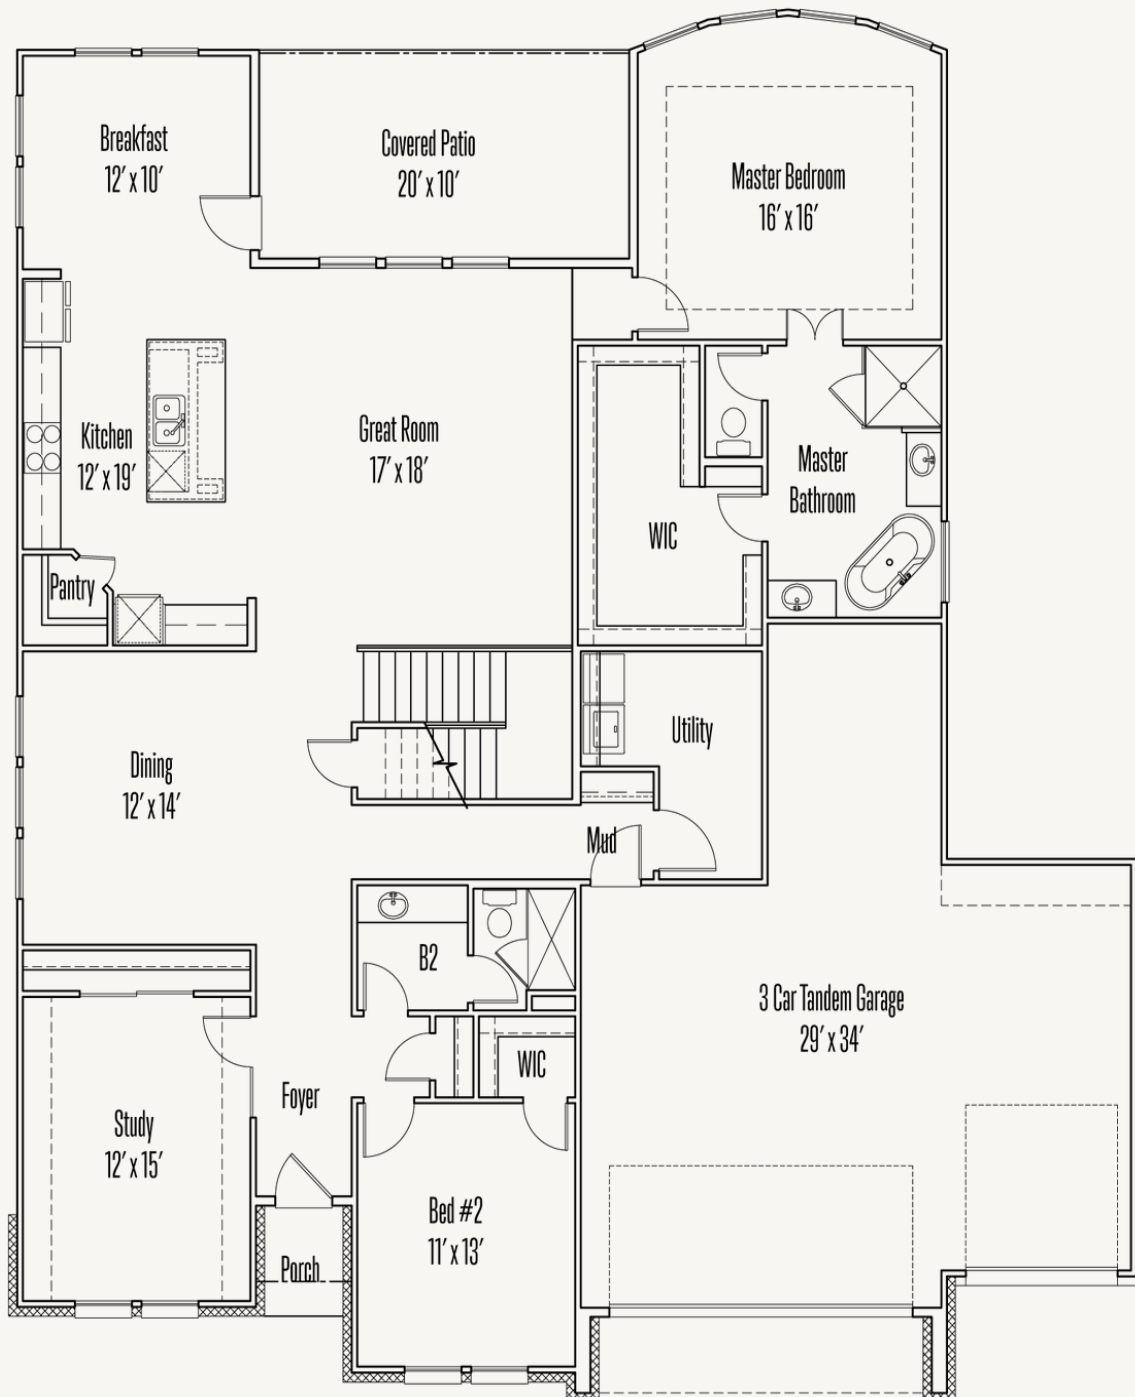

# 1717 KINDER RUN

EDWIN : 60-3646F.1

3,687 sq ft

5 Bedrooms

4 Bathrooms

2 Stories

3 Car Garage  
Plus Storage

KINDER RANCH : 70'S

## FIRST FLOOR

KINDER RANCH : 70'S

## SECOND FLOOR