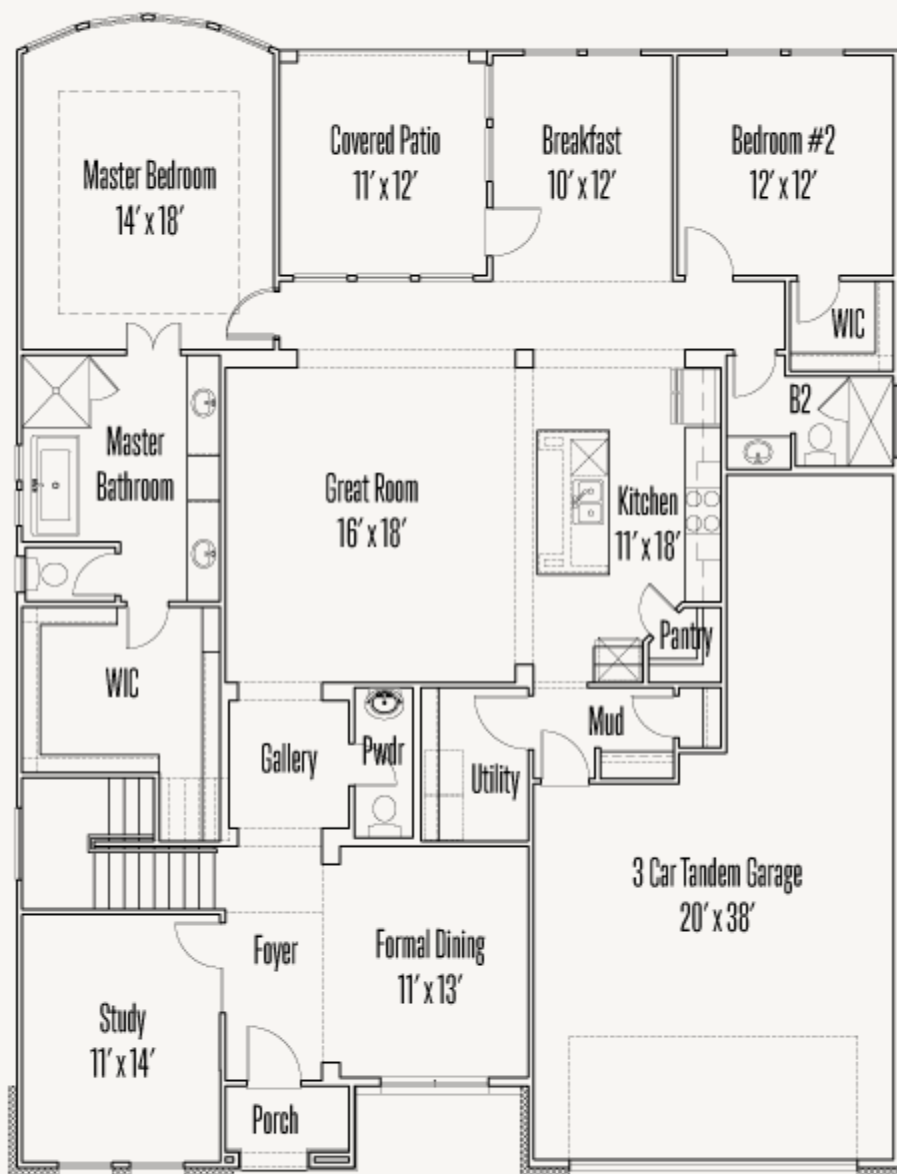

KINDER RANCH : 70'S

1725 CRYSTAL BRIDGES

WARREN : 60-3169F.1

3,172 sq ft

4 Bedrooms

4.5 Bathrooms

2 Stories

3 Car Garage

KINDER RANCH : 70'S

1725 CRYSTAL BRIDGES

WARREN : 60-3169F.1

FIRST FLOOR

KINDER RANCH : 70'S

1725 CRYSTAL BRIDGES

WARREN : 60-3169F.1

SECOND FLOOR