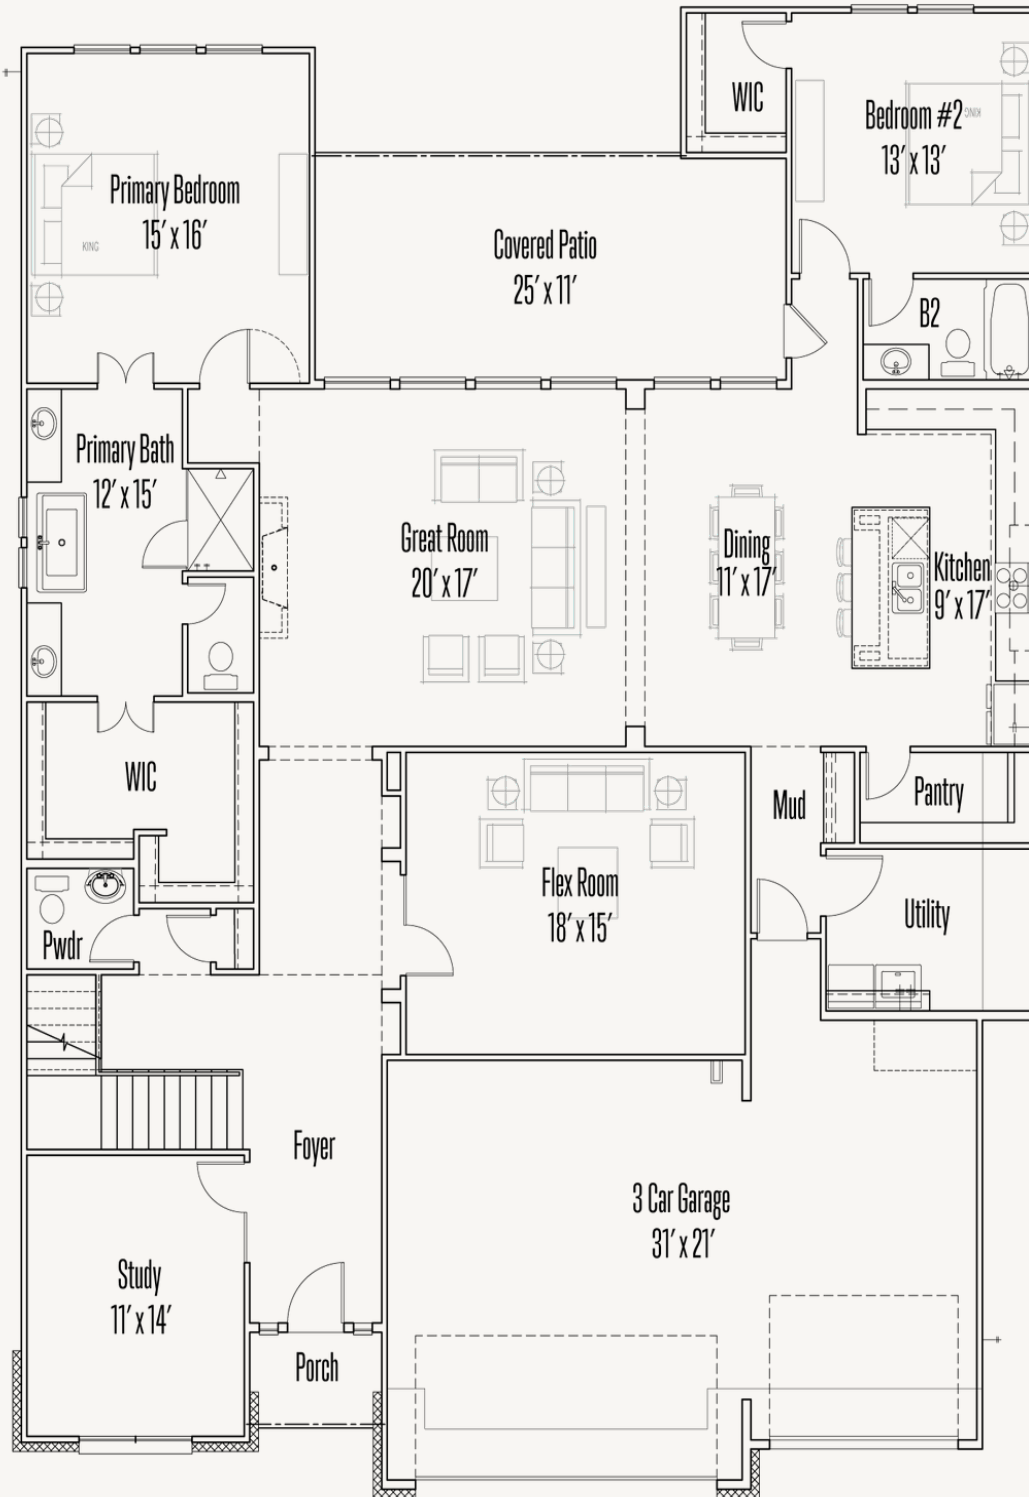

# ARCHER : 65-4144F.1

Elevation\_A

Elevation\_B

Elevation\_C

Elevation\_D

4,174 sq ft

5 Bedrooms

4.5  
Bathrooms

2 Stories

3 Car Garage

KINDER RANCH : 70'S

# ARCHER : 65-4144F.1

## FIRST FLOOR\_B

KINDER RANCH : 70'S