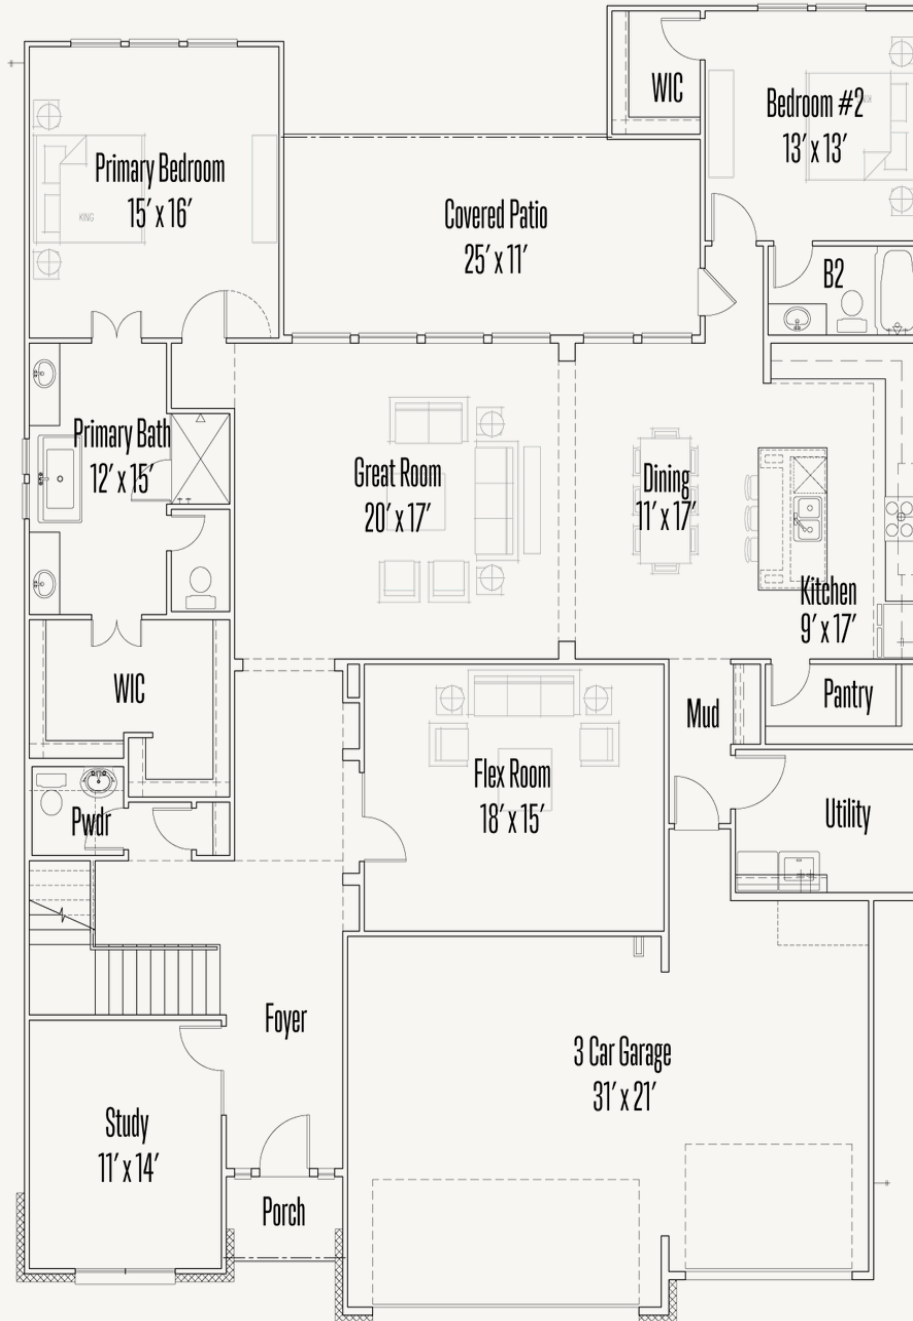

KINDER RANCH : 70'S

ARCHER : 65-4144F.1

Elevation_A

Elevation_B

Elevation C

Elevation_D

4,174 sq ft

5 Bedrooms

4.5
Bathrooms

2 Stories

3 Car Garage

KINDER RANCH : 70'S

ARCHER : 65-4144F.1

FIRST FLOOR_B

KINDER RANCH : 70'S

ARCHER : 65-4144F.1

SECOND FLOOR_B