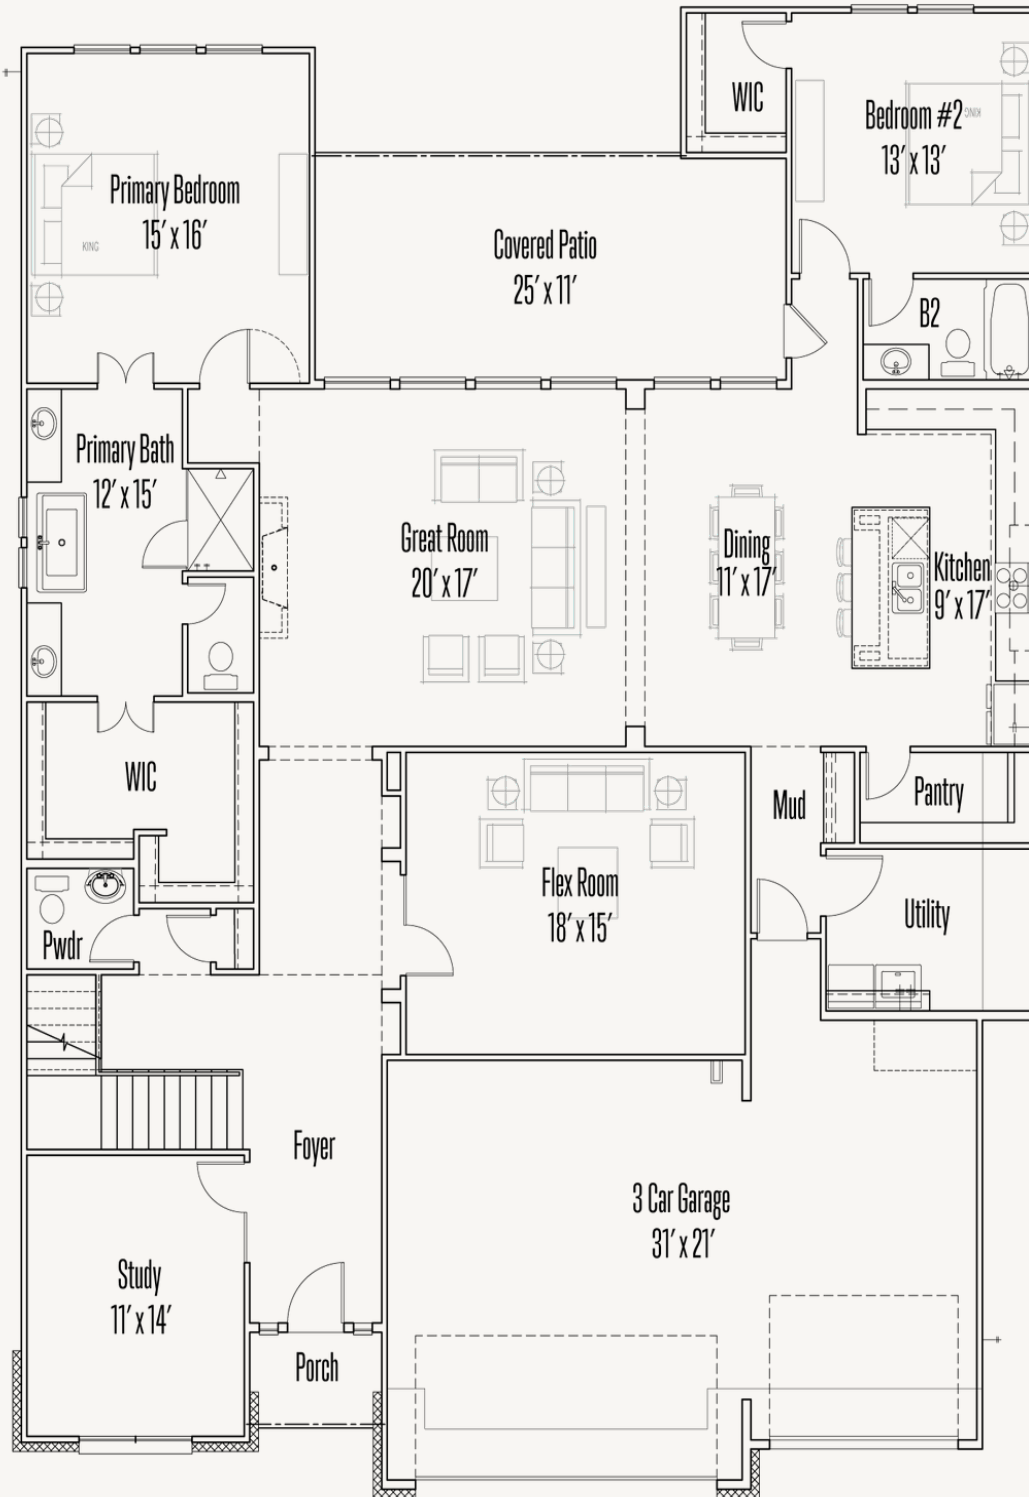

KINDER RANCH : 70'S

ARCHER : 65-4144F.1

Elevation_A

Elevation_B

Elevation C

Elevation_D

4,174 sq ft

5 Bedrooms

4.5
Bathrooms

2 Stories

3 Car Garage

KINDER RANCH : 70'S

ARCHER : 65-4144F.1

FIRST FLOOR_B

KINDER RANCH : 70'S

ARCHER : 65-4144F.1

SECOND FLOOR_B