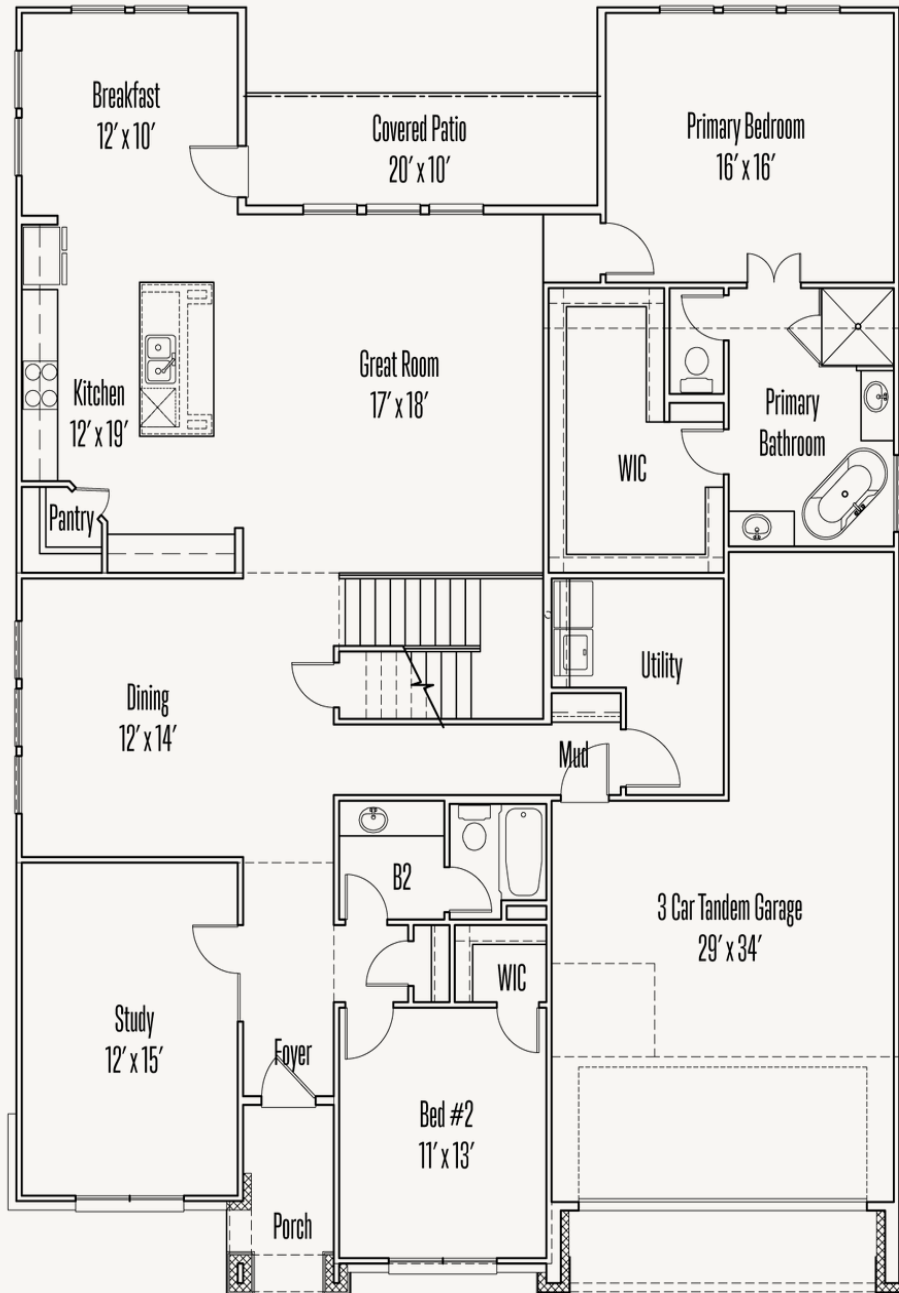

KINDER RANCH : 70'S

EDWIN : 60-3646F.1

Elevation A

Elevation B

Elevation C

3,660 sq ft

5 Bedrooms

4 Bathrooms

2 Stories

3 Car Garage

KINDER RANCH : 70'S

EDWIN : 60-3646F.1

FIRST FLOOR_A

KINDER RANCH : 70'S

EDWIN : 60-3646F.1

SECOND FLOOR_A