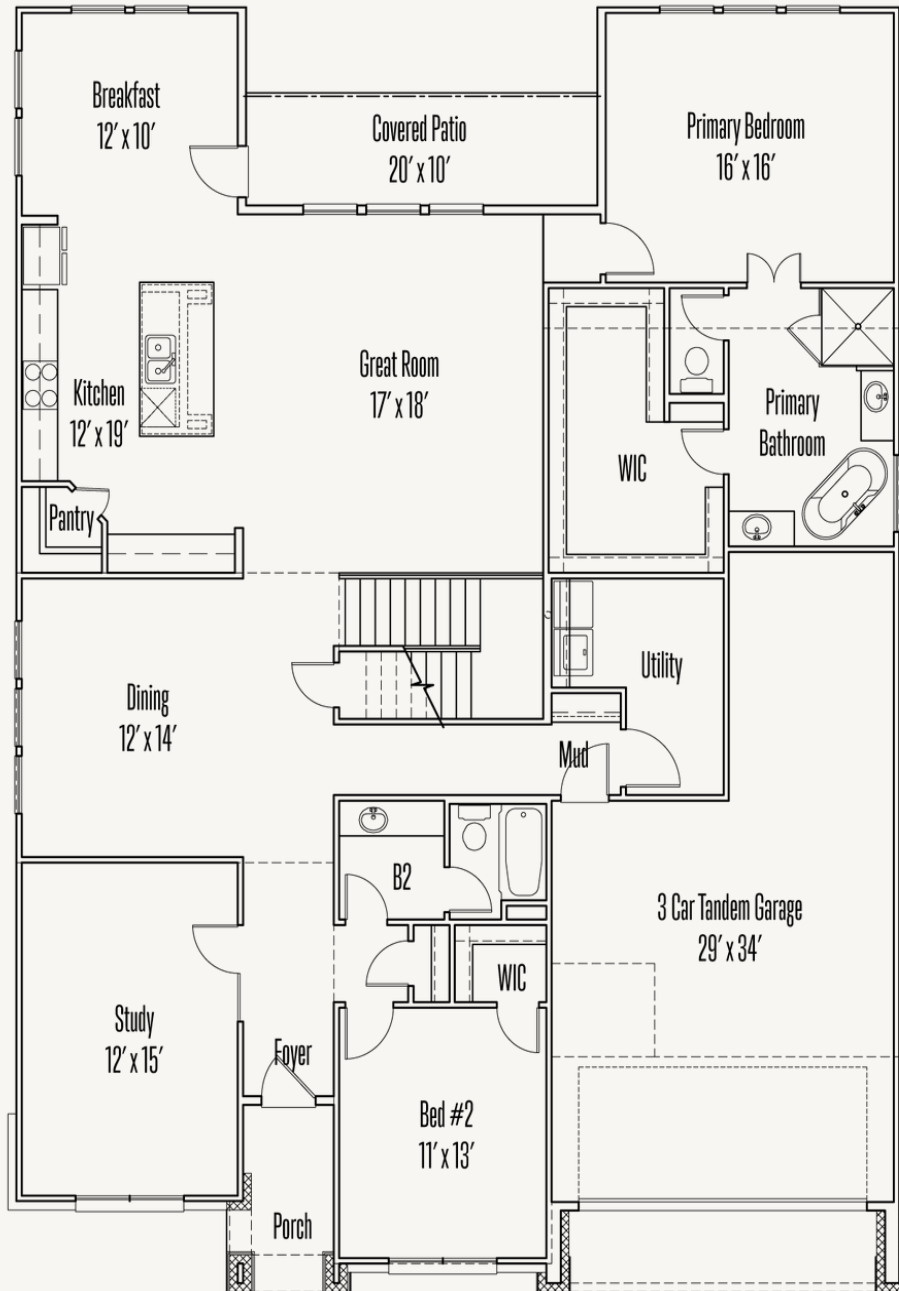

KINDER RANCH : 70'S

EDWIN : 60-3646F.1

Elevation A

Elevation B

Elevation C

3,660 sq ft

5 Bedrooms

4 Bathrooms

2 Stories

3 Car Garage

KINDER RANCH : 70'S

EDWIN : 60-3646F.1

FIRST FLOOR_A

KINDER RANCH : 70'S

EDWIN : 60-3646F.1

SECOND FLOOR_A