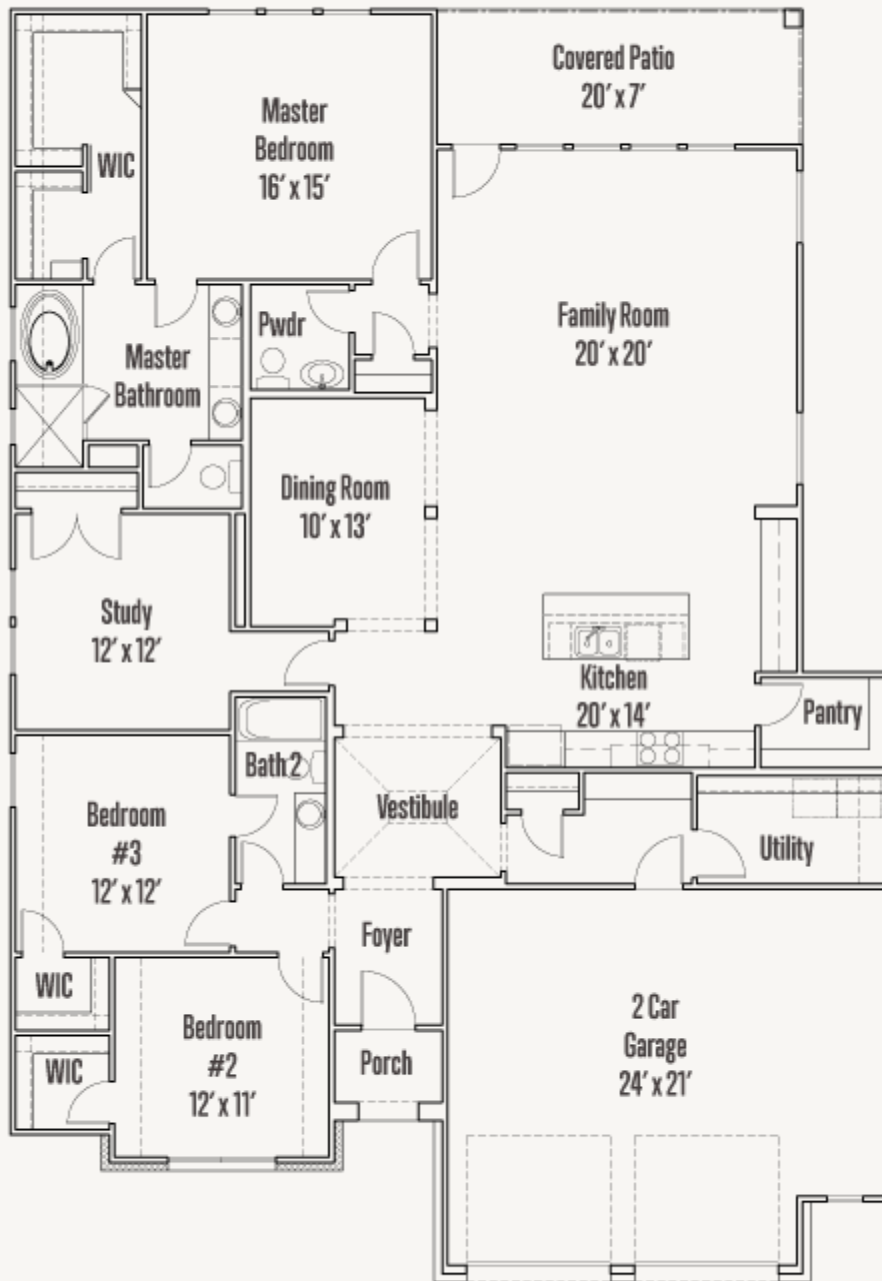

KINDER RANCH : 70'S

GIBBON : 55-2370F.1

Elevation B

2,378 sq ft

3 Bedrooms

2.5  
Bathrooms

1 Story

2 Car Garage

KINDER RANCH : 70'S

**GIBBON : 55-2370F.1**

FIRST FLOOR

KINDER RANCH : 70'S

GIBBON : 55-2370F.1

OPTIONS\_1

Optional Extended Covered Patio

Optional Bay at Master Bedroom

Optional Cabinets & Sink at Utility Room

Optional Fireplace at Great Room