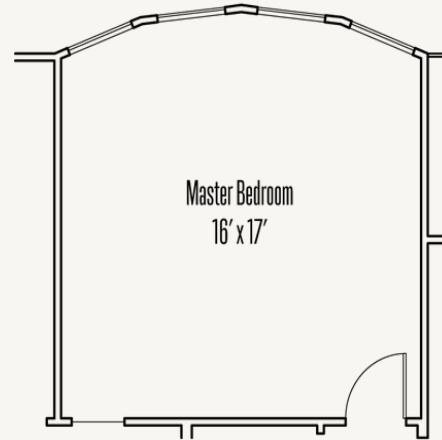

KINDER RANCH : 70'S

GIBBON : 55-2370F.1

Elevation B

2,378 sq ft

3 Bedrooms

2.5  
Bathrooms

1 Story

2 Car Garage

KINDER RANCH : 70'S

**GIBBON : 55-2370F.1**

FIRST FLOOR

KINDER RANCH : 70'S

GIBBON : 55-2370F.1

OPTIONS\_1

Optional Extended Covered Patio

Optional Bay at Master Bedroom