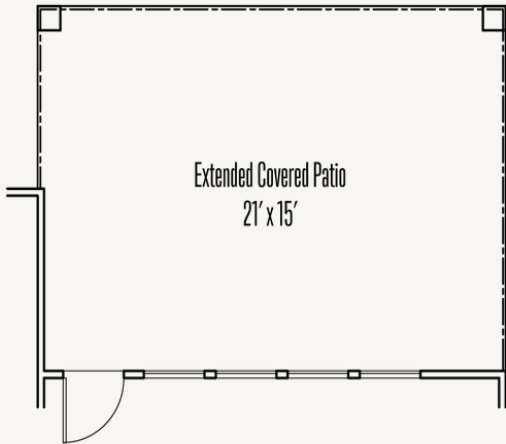

KINDER RANCH : 70'S

GIBBON : 55-2370F.1

Elevation B

2,378 sq ft

3 Bedrooms

2.5  
Bathrooms

1 Story

2 Car Garage

KINDER RANCH : 70'S

**GIBBON : 55-2370F.1**

FIRST FLOOR

KINDER RANCH : 70'S

GIBBON : 55-2370F.1

OPTIONS\_1

Optional Extended Covered Patio

Optional Bay at Master Bedroom