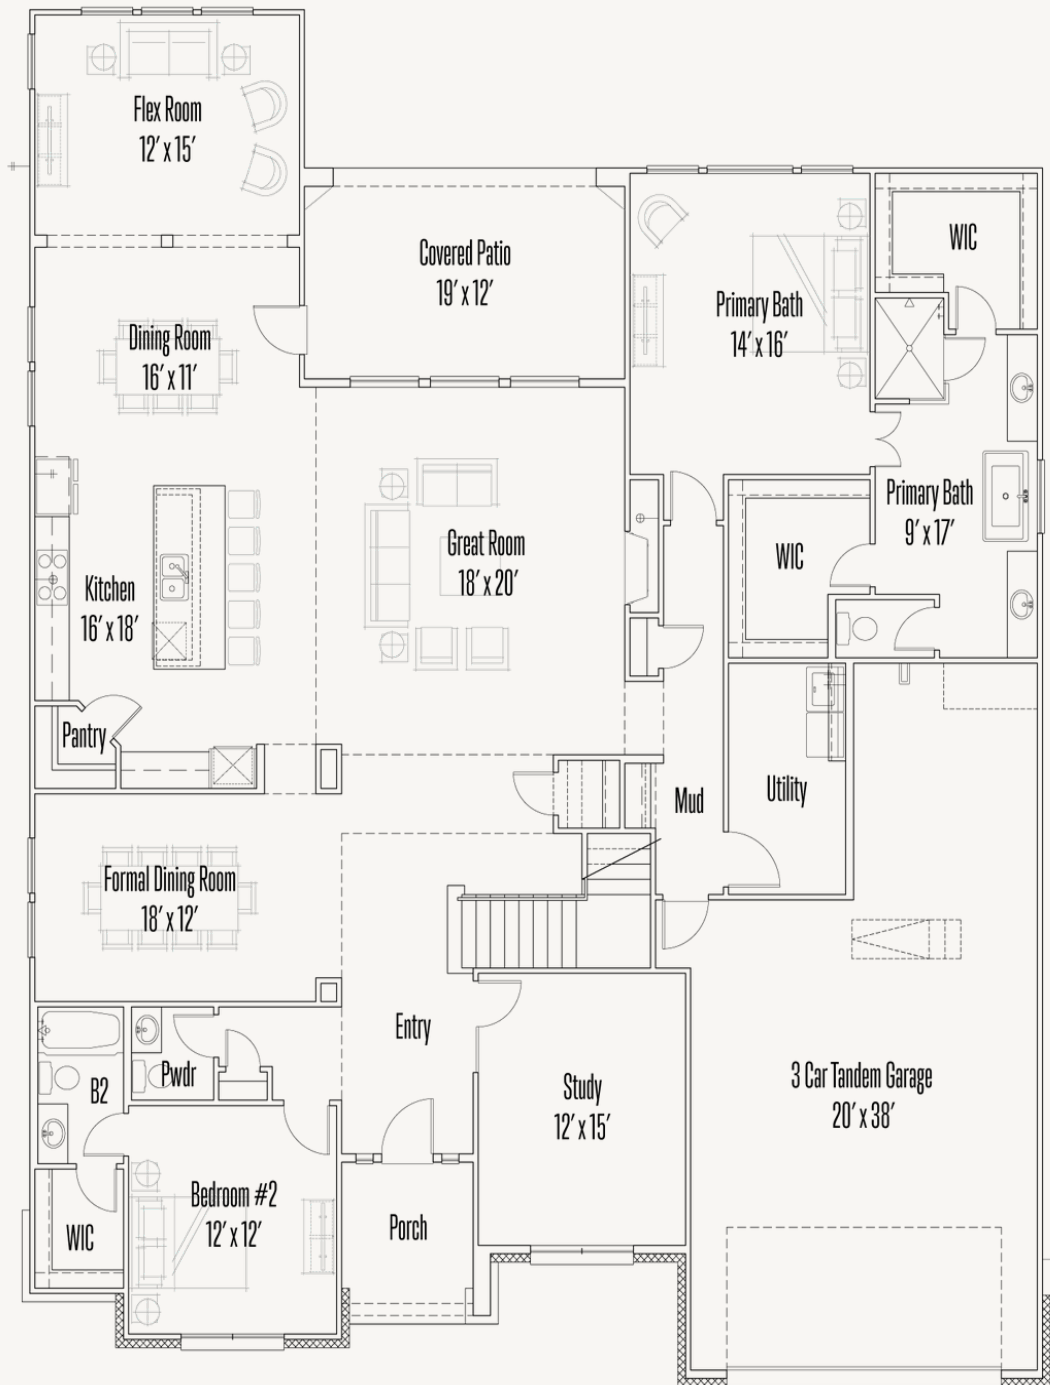

KINDER RANCH : 70'S

KENDALL : 70-3861F.1

Elevation_A

Elevation_B

Elevation_C

Elevation_D

3,893 sq ft

4 Bedrooms

3.5
Bathrooms

2 Stories

3 Car Garage

KINDER RANCH : 70'S

KENDALL : 70-3861F.1

FLOOR PLAN_A

KINDER RANCH : 70'S

KENDALL : 70-3861F.1

SECOND FLOOR_A