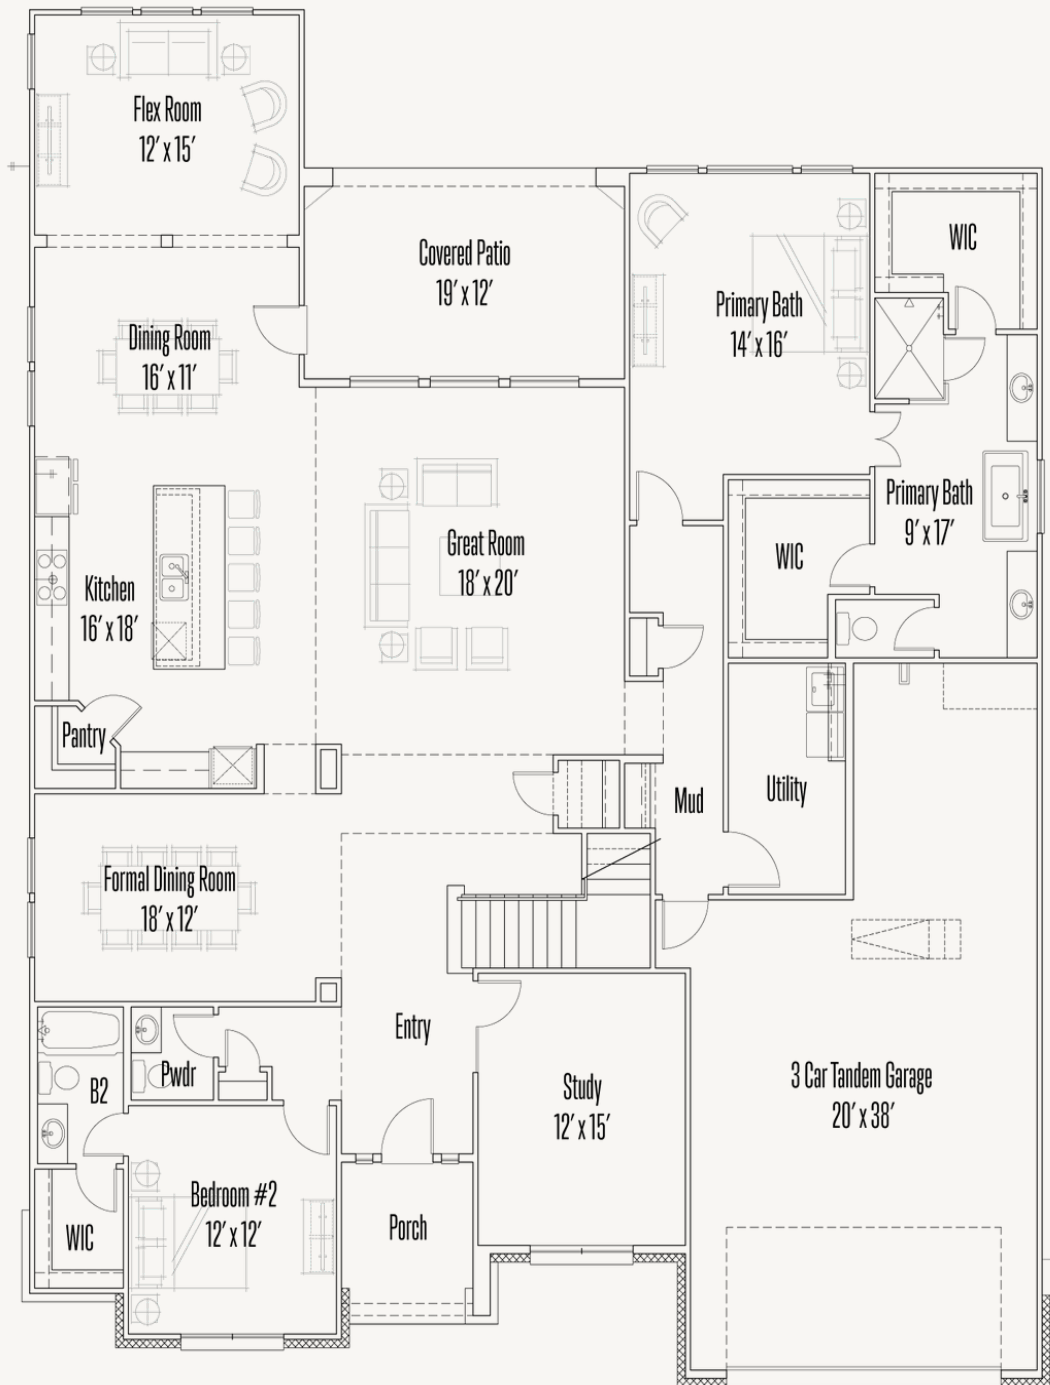

KINDER RANCH : 70'S

KENDALL : 70-3861F.1

Elevation\_A

Elevation\_B

Elevation\_C

Elevation\_D

3,893 sq ft

4 Bedrooms

3.5  
Bathrooms

2 Stories

3 Car Garage

KINDER RANCH : 70'S

KENDALL : 70-3861F.1

FIRST FLOOR\_A

KINDER RANCH : 70'S

KENDALL : 70-3861F.1

SECOND FLOOR\_A