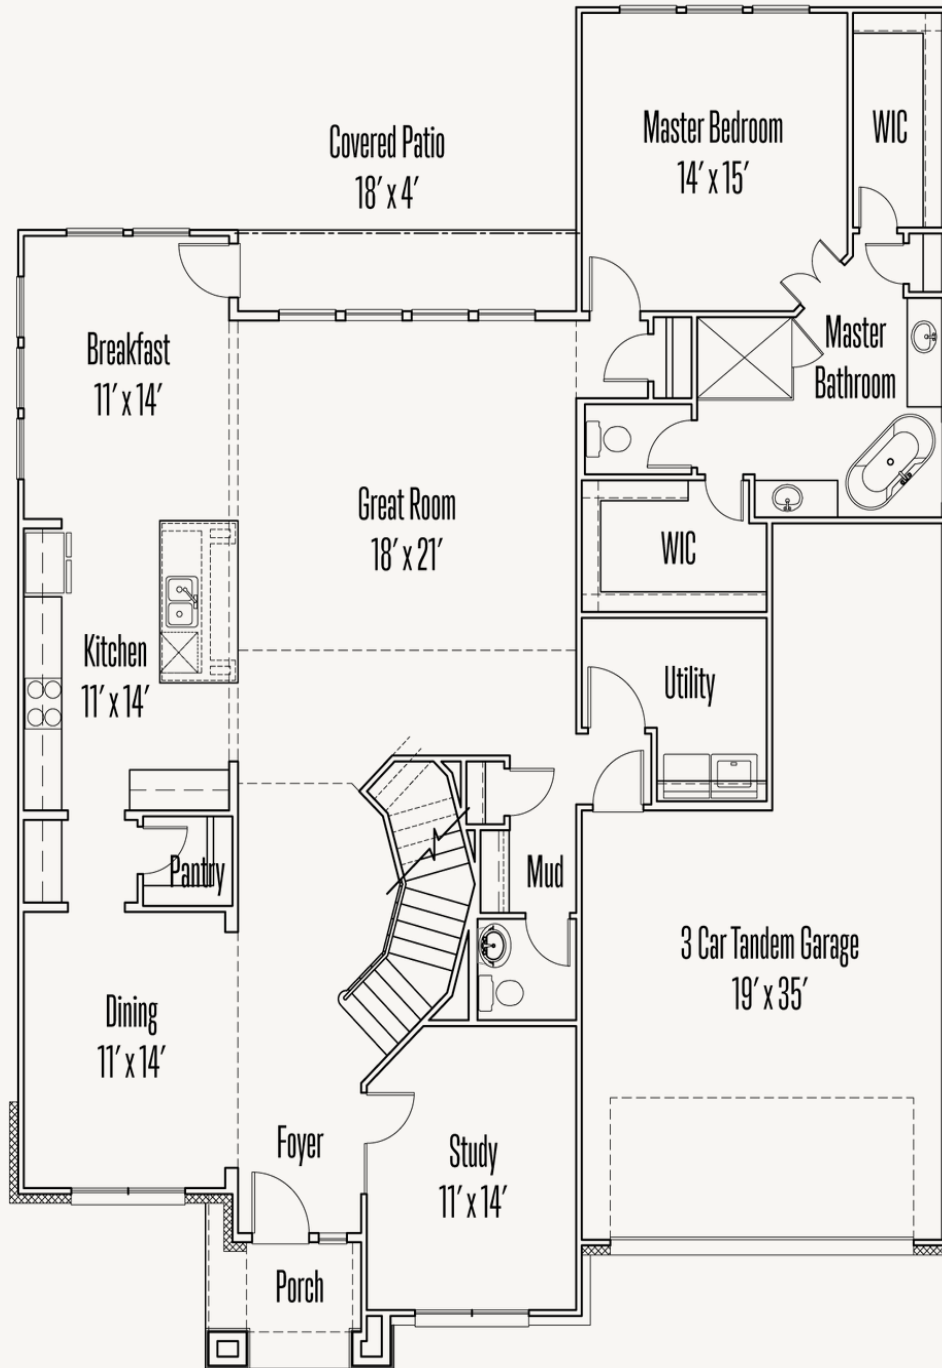

KINDER RANCH : 70'S

LAFAYETTE : 60-3428F.1

Elevation A

Elevation B

Elevation C

3,443 sq ft

4 Bedrooms

3.5
Bathrooms

2 Stories

3 Car Garage

KINDER RANCH : 70'S

LAFAYETTE : 60-3428F.1

FIRST FLOOR_A

KINDER RANCH : 70'S

LAFAYETTE : 60-3428F.1

SECOND FLOOR_A