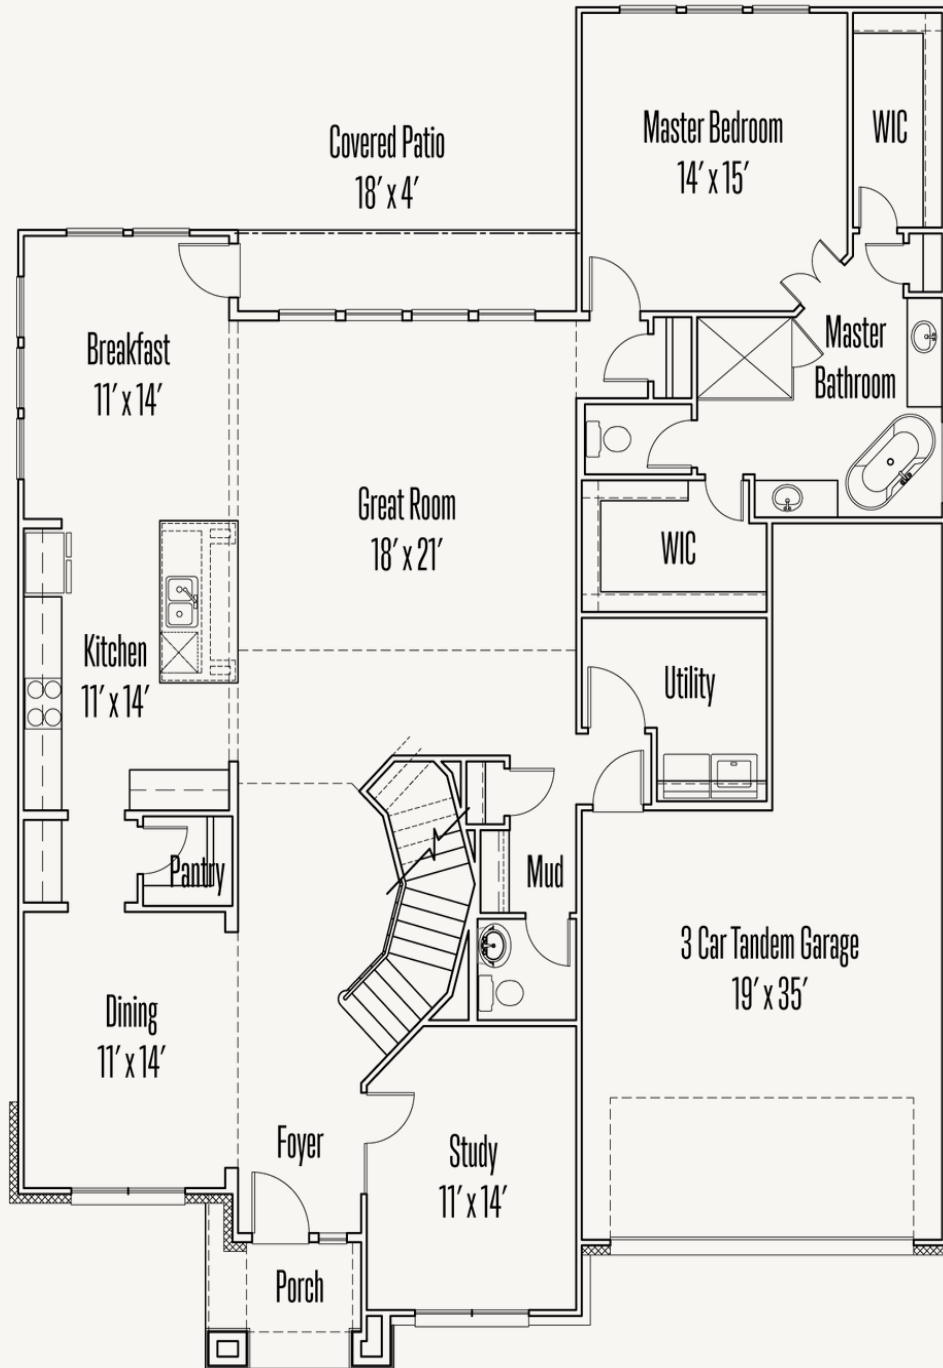

# LAFAYETTE : 60-3428F.1

Elevation A

Elevation B

Elevation C

3,443 sq ft

4 Bedrooms

3.5  
Bathrooms

2 Stories

3 Car Garage

KINDER RANCH : 70'S

# LAFAYETTE : 60-3428F.1

FIRST FLOOR\_A

KINDER RANCH : 70'S

## SECOND FLOOR\_A