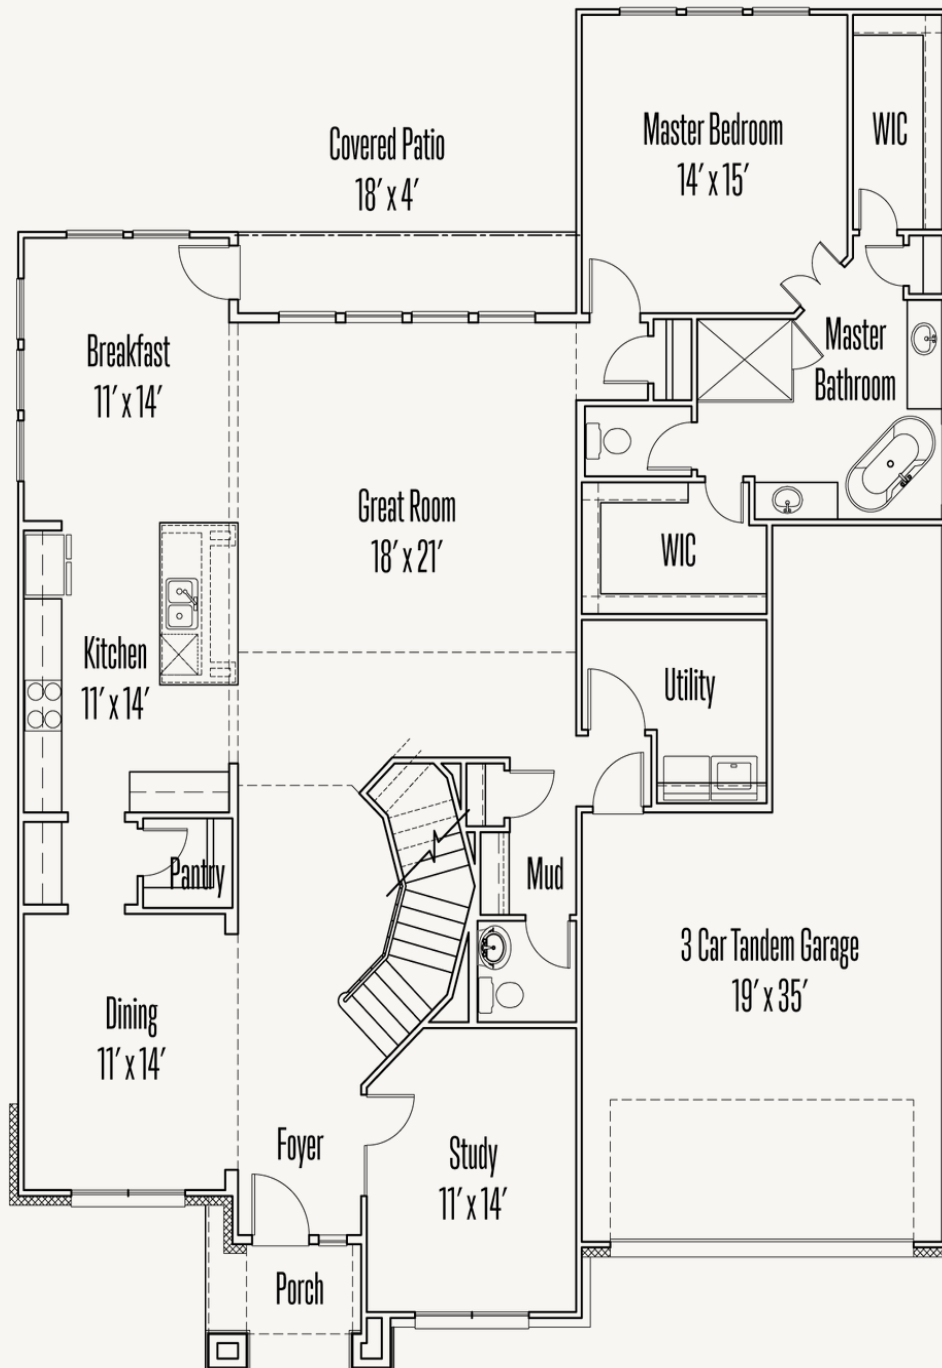

# LAFAYETTE : 60-3428F.1

Elevation A

Elevation B

Elevation C

3,443 sq ft

4 Bedrooms

3.5  
Bathrooms

2 Stories

3 Car Garage

KINDER RANCH : 70'S

# LAFAYETTE : 60-3428F.1

FIRST FLOOR\_A

KINDER RANCH : 70'S

## SECOND FLOOR\_A