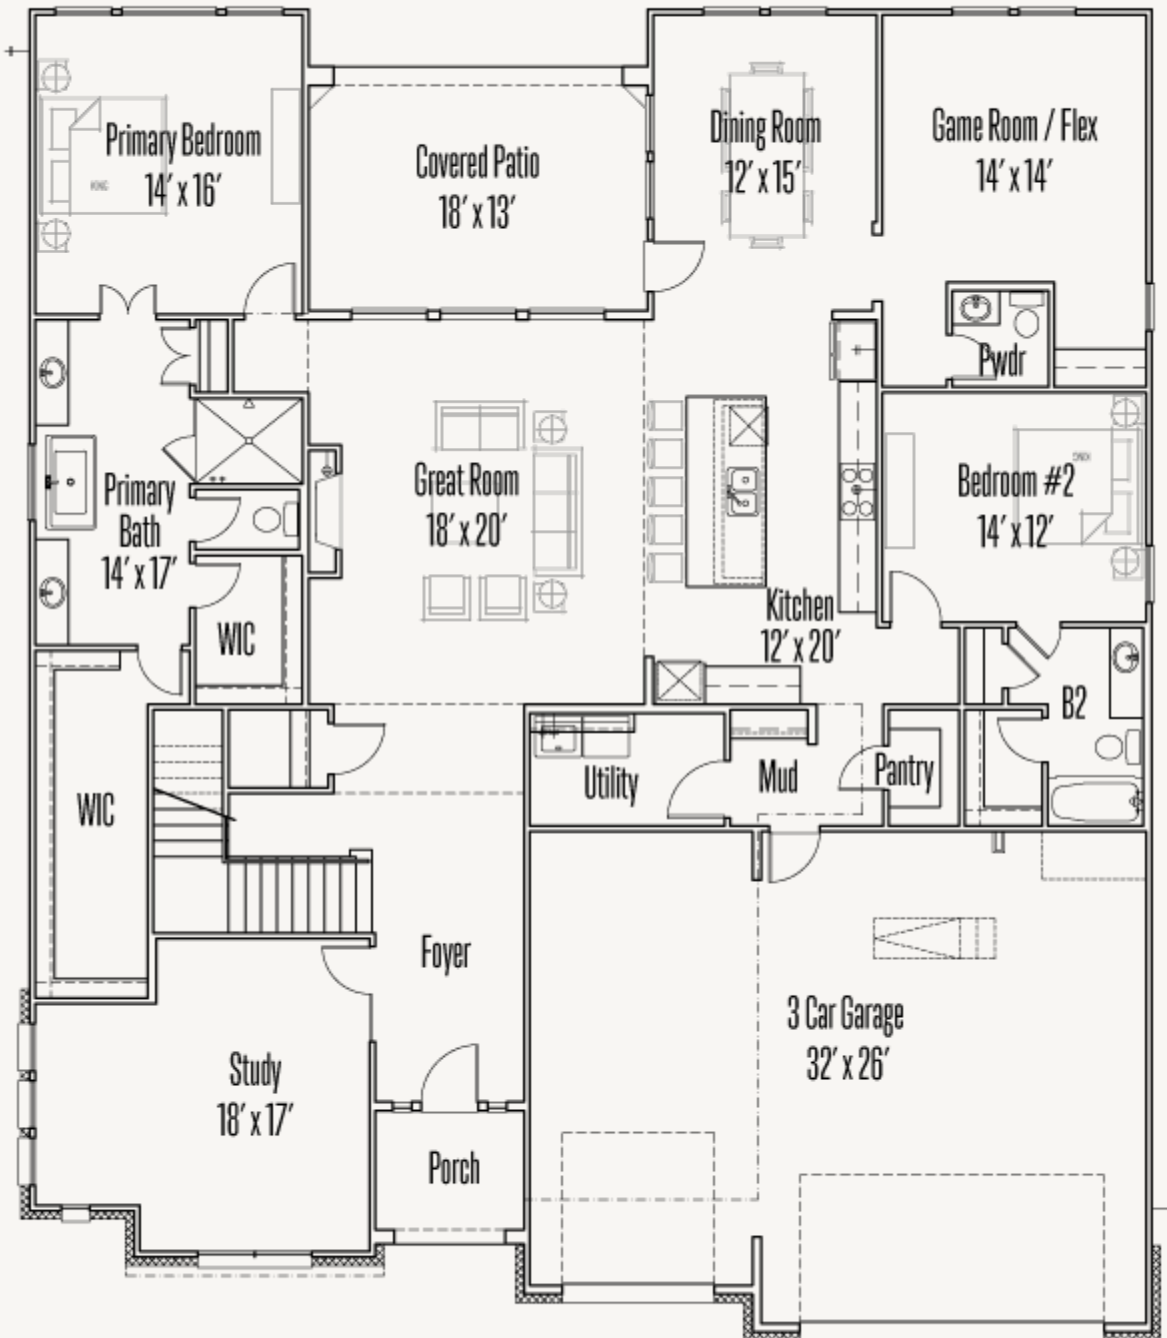

KINDER RANCH : 70'S

NAVARRO : 70-3906F.1

Elevation_A

Elevation_B

Elevation_C

3,941 sq ft

4 Bedrooms

4.5
Bathrooms

2 Stories

3 Car Garage

KINDER RANCH : 70'S

NAVARRO : 70-3906F.1

FIRST FLOOR_A

KINDER RANCH : 70'S

NAVARRO : 70-3906F.1

SECOND FLOOR_A