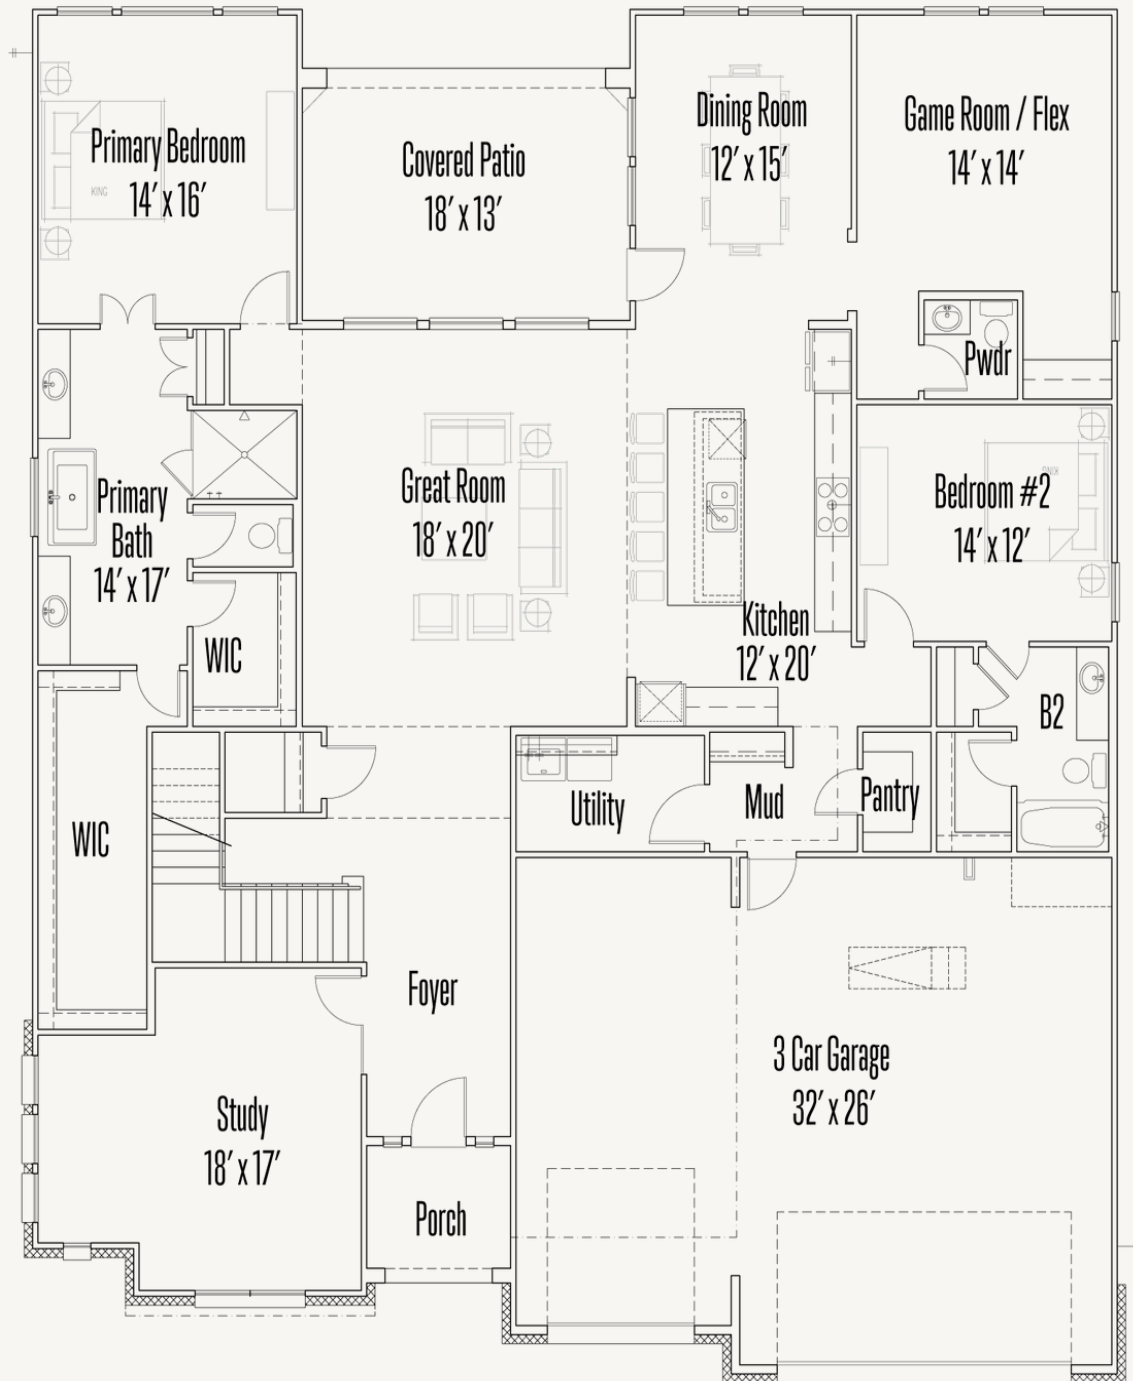

# NAVARRO : 70-3906F.1

Elevation\_A

Elevation\_B

Elevation\_C

3,941 sq ft

4 Bedrooms

4.5  
Bathrooms

2 Stories

3 Car Garage

KINDER RANCH : 70'S

# NAVARRO : 70-3906F.1

FLOOR PLAN\_A

KINDER RANCH : 70'S

## SECOND FLOOR\_A