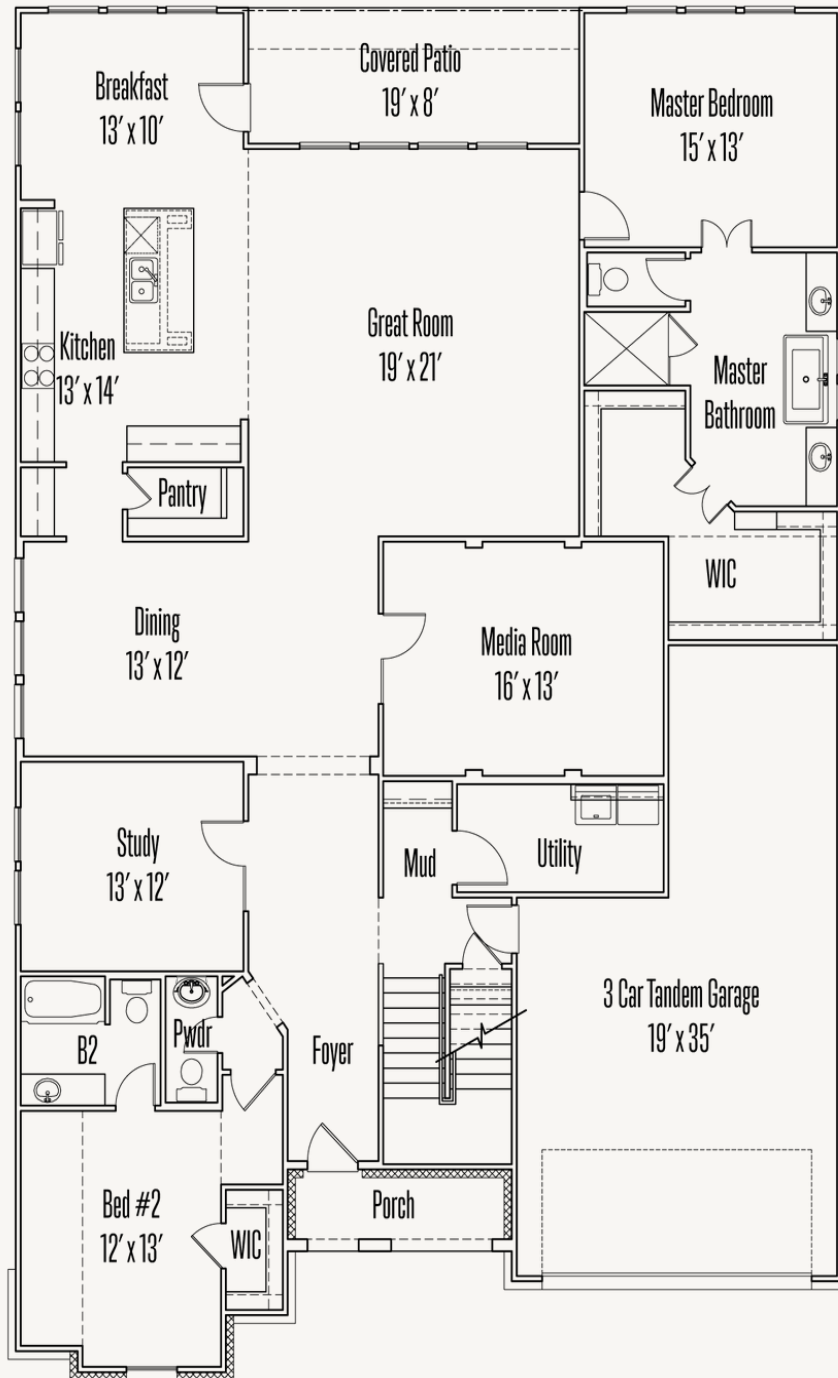

KINDER RANCH : 70'S

TAYLOR : 60-3628F.1

Elevation A

Elevation B

3,668 sq ft

4 Bedrooms

3.5  
Bathrooms

2 Stories

3 Car Garage

KINDER RANCH : 70'S

TAYLOR : 60-3628F.1

FIRST FLOOR\_B

KINDER RANCH : 70'S

TAYLOR : 60-3628F.1

SECOND FLOOR\_B