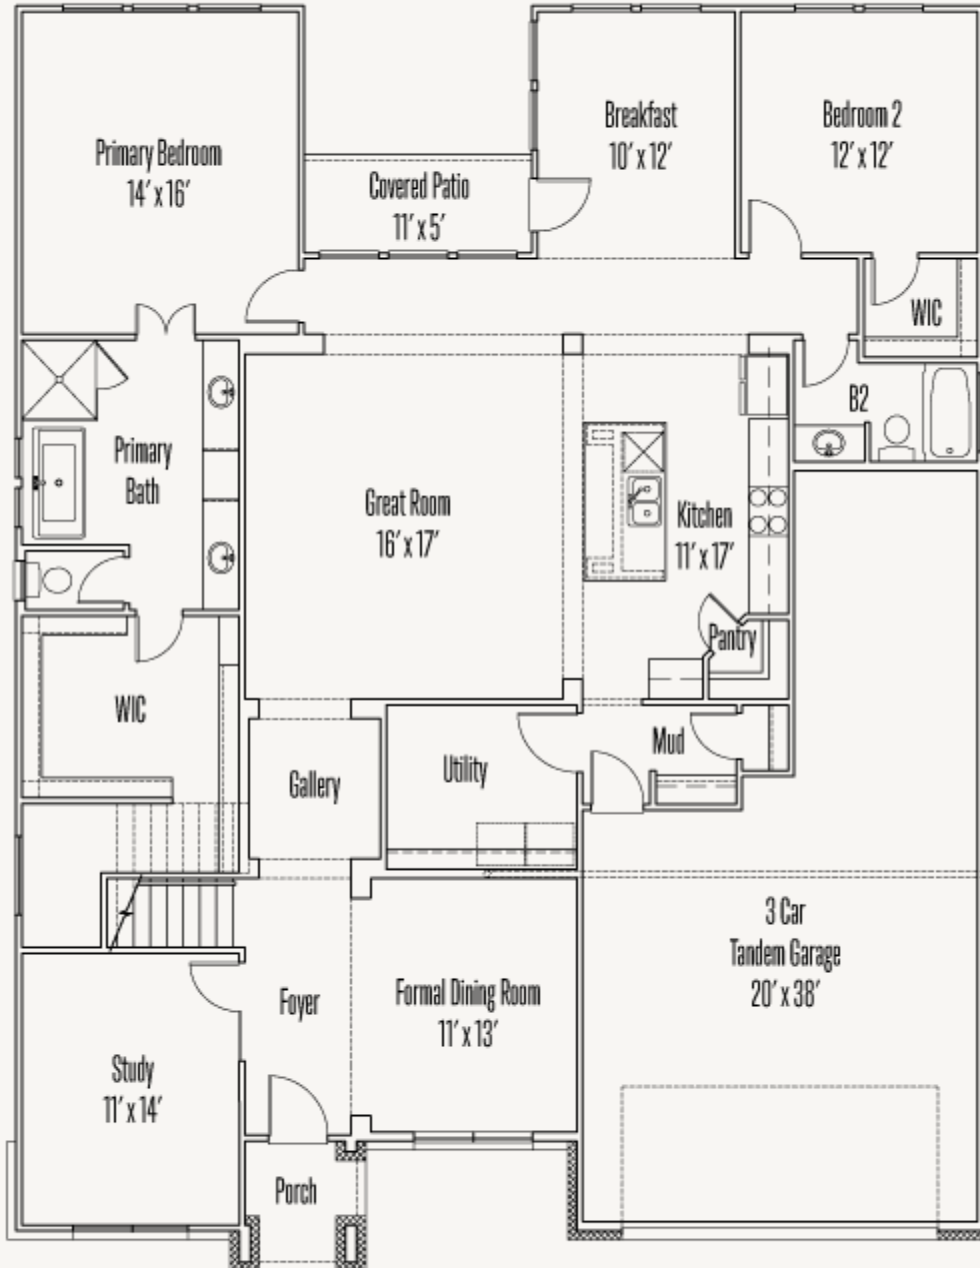

# WARREN : 60-3169F.1

Elevation A

Elevation B

Elevation C

3,188 sq ft

4 Bedrooms

3 Bathrooms

2 Stories

3 Car Garage

KINDER RANCH : 70'S

## FIRST FLOOR\_A

KINDER RANCH : 70'S

WARREN : 60-3169F.1

SECOND FLOOR\_A