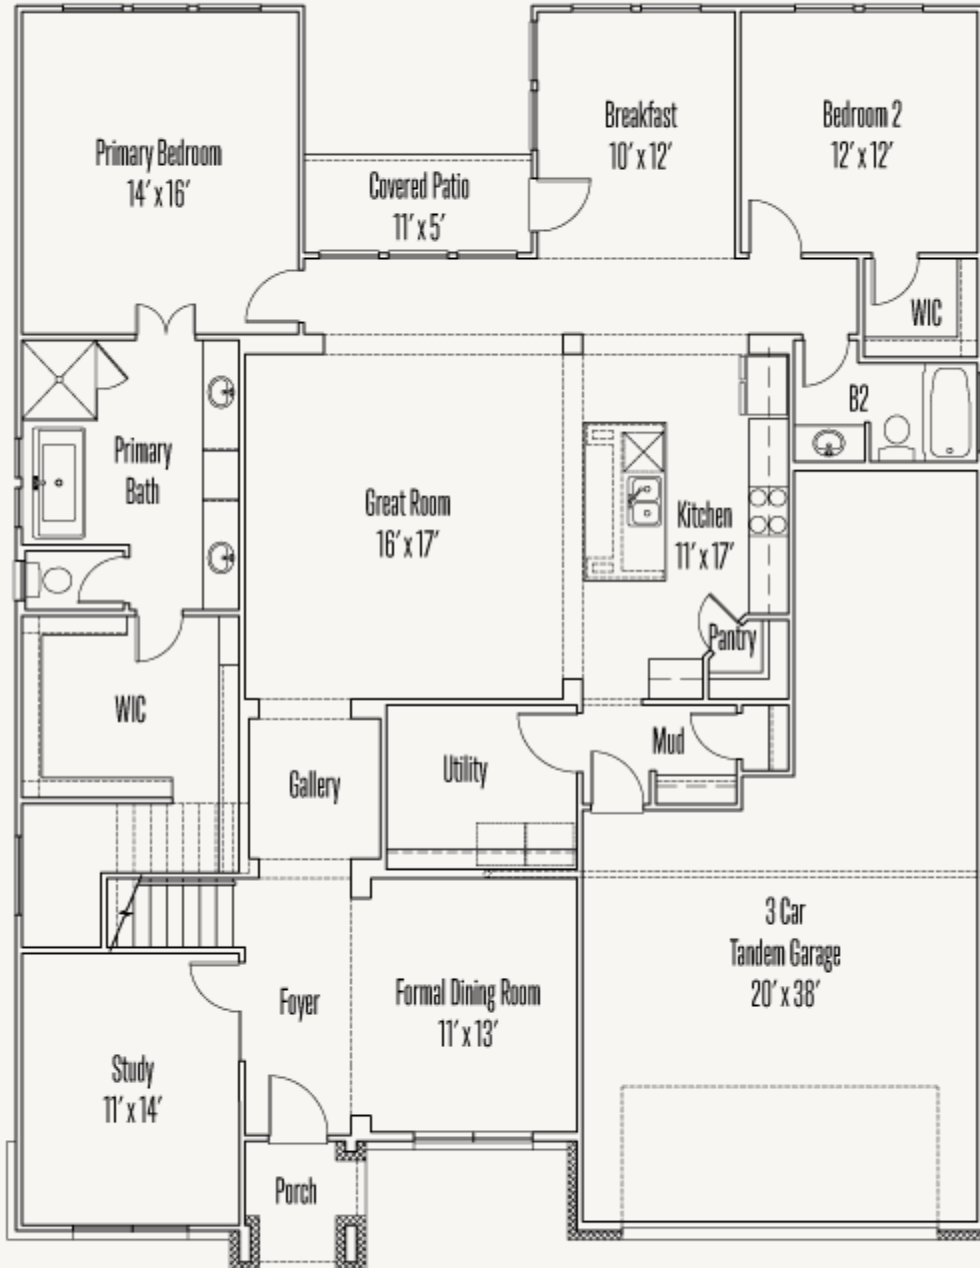

KINDER RANCH : 70'S

WARREN : 60-3169F.1

Elevation A

Elevation B

Elevation C

3,188 sq ft

4 Bedrooms

3 Bathrooms

2 Stories

3 Car Garage

KINDER RANCH : 70'S

WARREN : 60-3169F.1

FIRST FLOOR_A

KINDER RANCH : 70'S

WARREN : 60-3169F.1

SECOND FLOOR_A