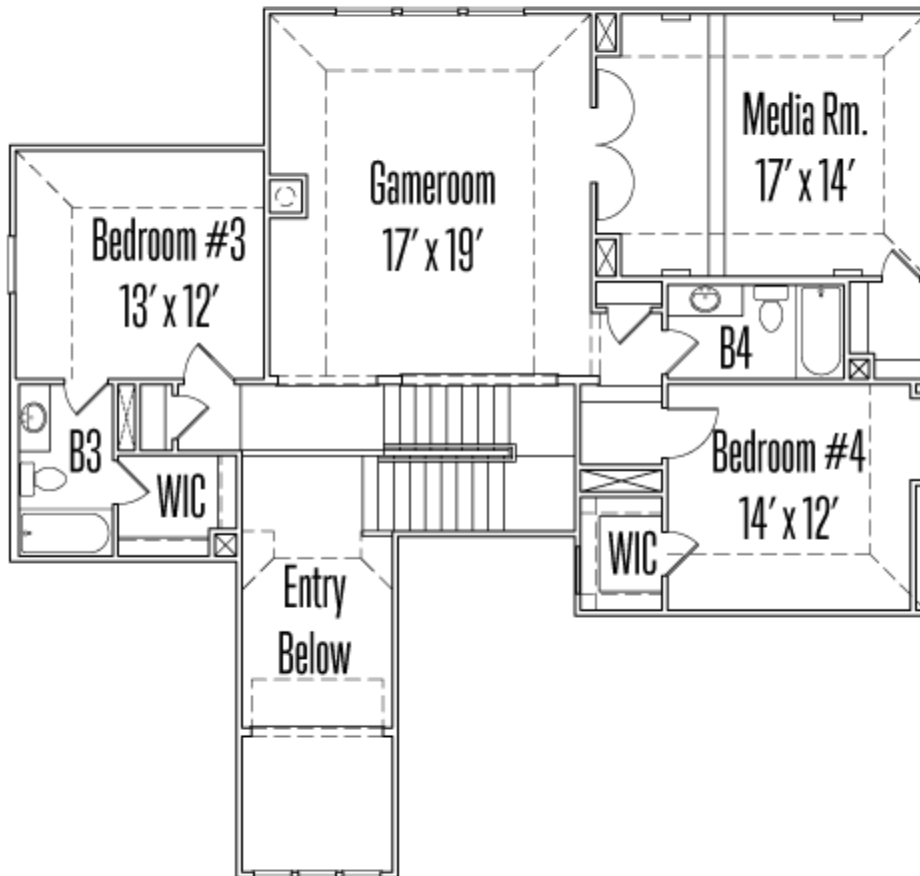

KINDER RANCH : 90'S

1903 SERAPIO

NONE

4,328 sq ft

5 Bedrooms

5 Bathrooms

3 Stories

3 Car Garage

KINDER RANCH : 90'S

1903 SERAPIO

NONE

FIRST FLOOR

KINDER RANCH : 90'S

1903 SERAPIO

NONE

SECOND FLOOR