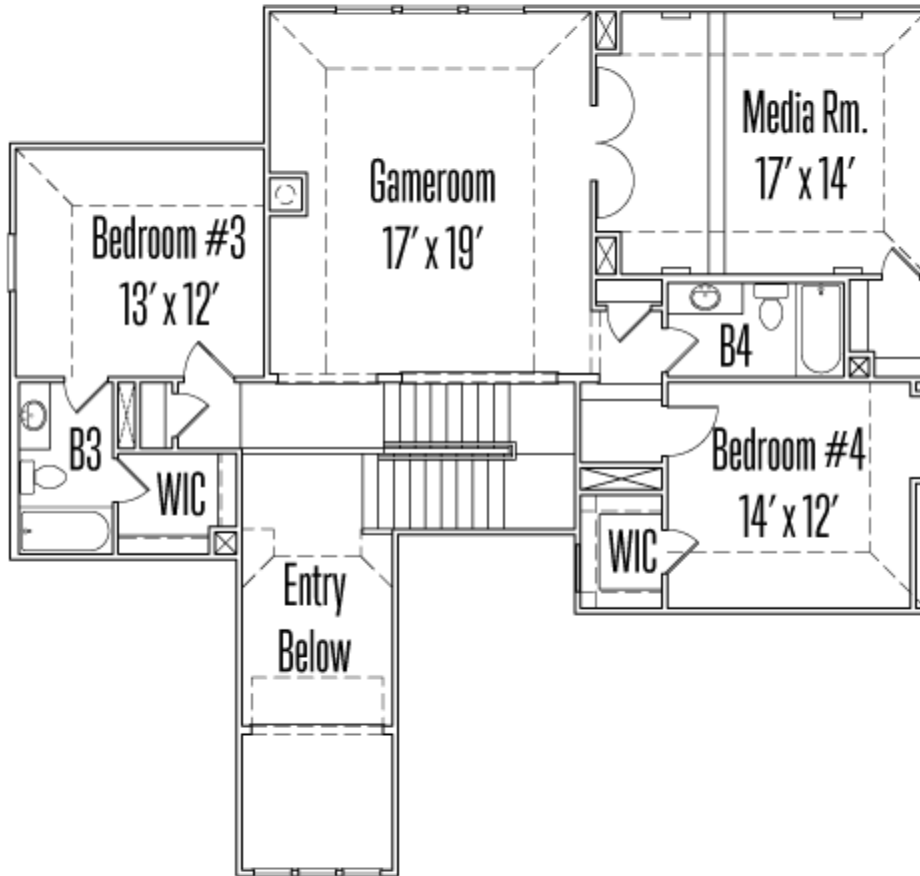

KINDER RANCH : 90'S

1903 SERAPIO

NONE

4,328 sq ft

5 Bedrooms

5 Bathrooms

3 Stories

3 Car Garage

KINDER RANCH : 90'S

1903 SERAPIO

NONE

FIRST FLOOR

KINDER RANCH : 90'S

1903 SERAPIO

NONE

SECOND FLOOR

KINDER RANCH : 90'S

1903 SERAPIO

NONE

GARAGE