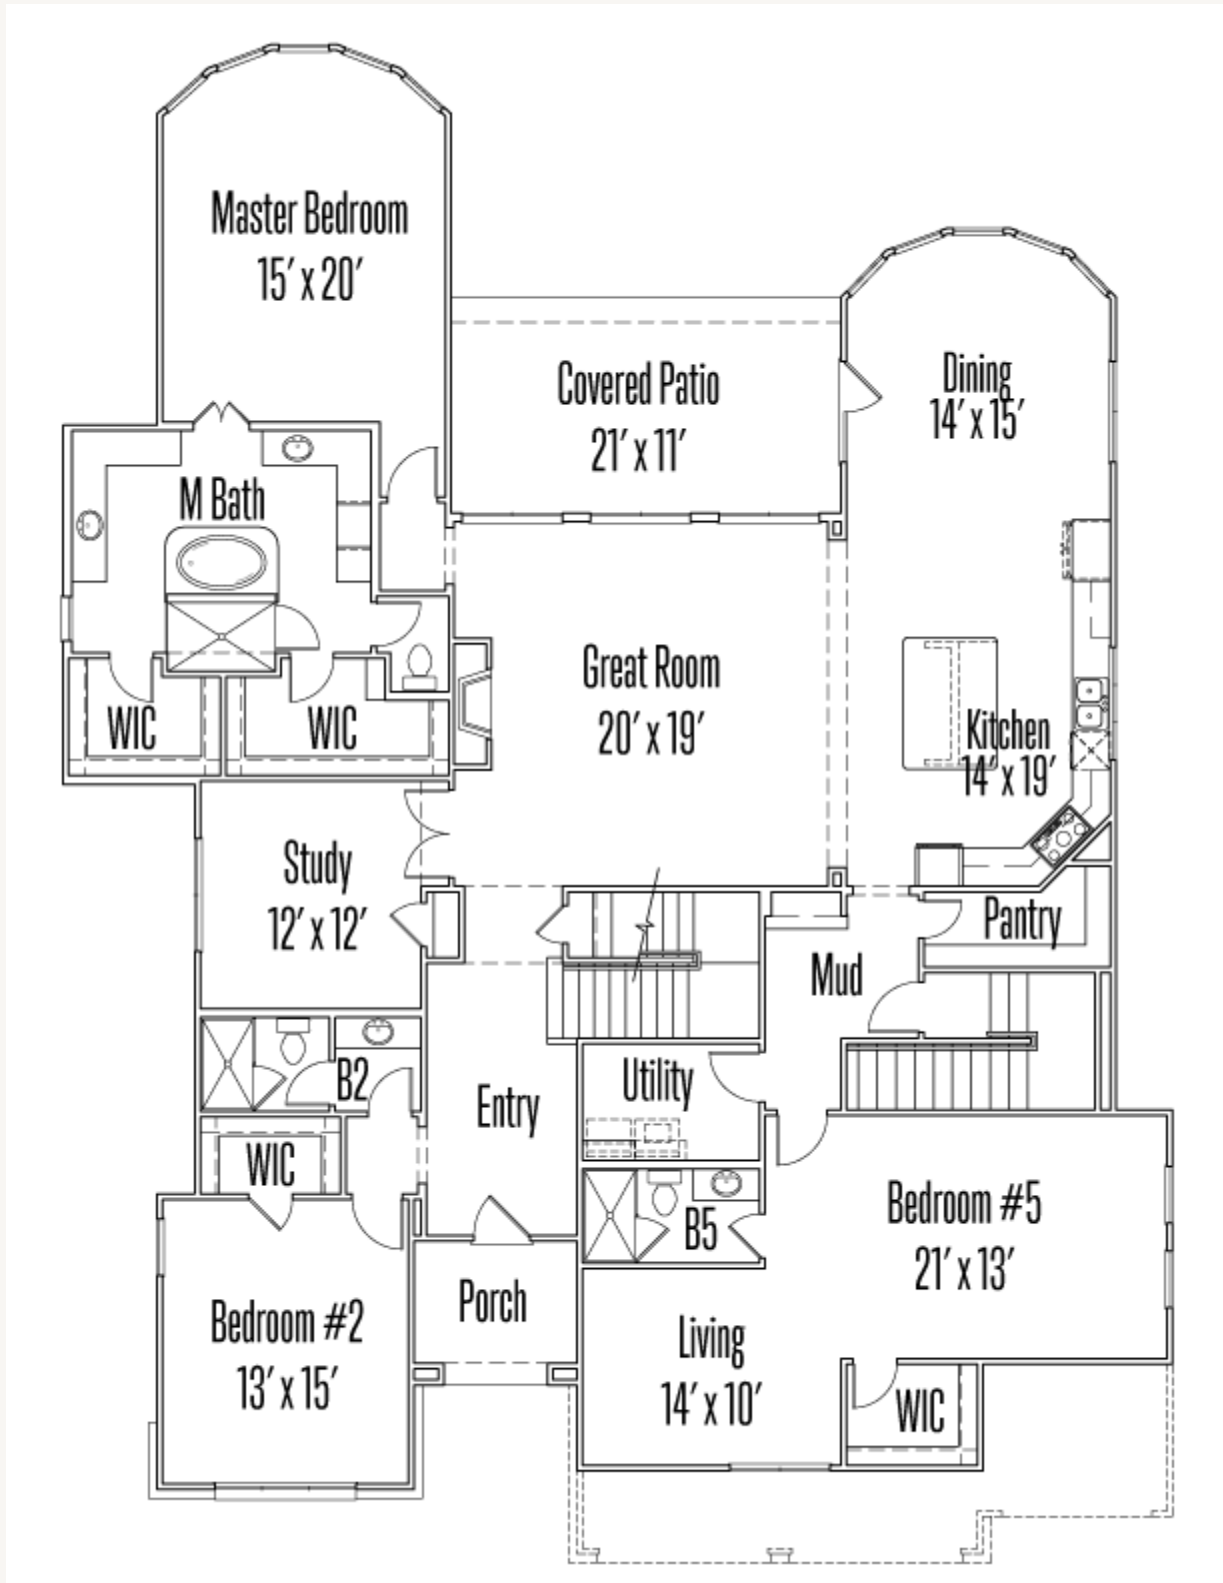

KINDER RANCH : 90'S

1903 SERAPIO

NONE

4,328 sq ft

5 Bedrooms

5 Bathrooms

3 Stories

3 Car Garage

KINDER RANCH : 90'S

1903 SERAPIO

NONE

FIRST FLOOR

KINDER RANCH : 90'S

1903 SERAPIO

NONE

SECOND FLOOR

KINDER RANCH : 90'S

1903 SERAPIO

NONE

GARAGE