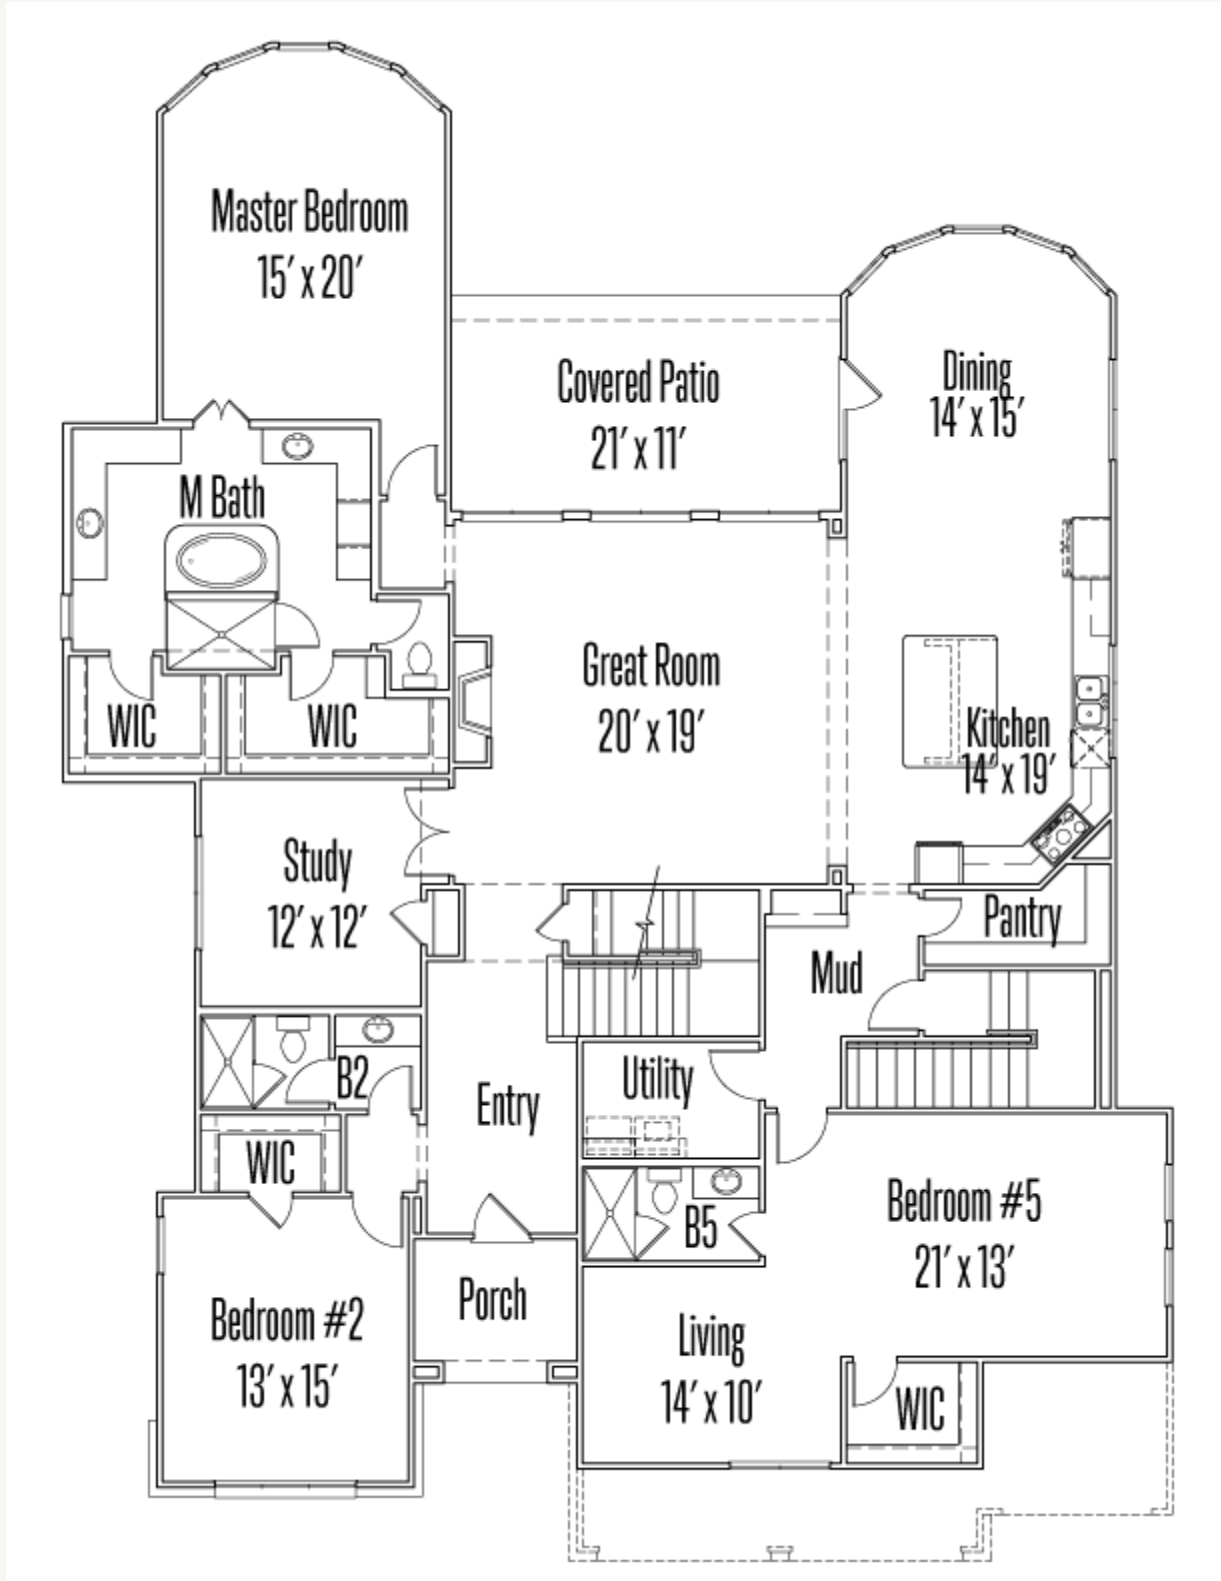

KINDER RANCH : 90'S

1903 SERAPIO

NONE

4,328 sq ft

5 Bedrooms

5 Bathrooms

3 Stories

3 Car Garage

KINDER RANCH : 90'S

1903 SERAPIO

NONE

FIRST FLOOR

KINDER RANCH : 90'S

1903 SERAPIO

NONE

SECOND FLOOR

KINDER RANCH : 90'S

1903 SERAPIO

NONE

GARAGE