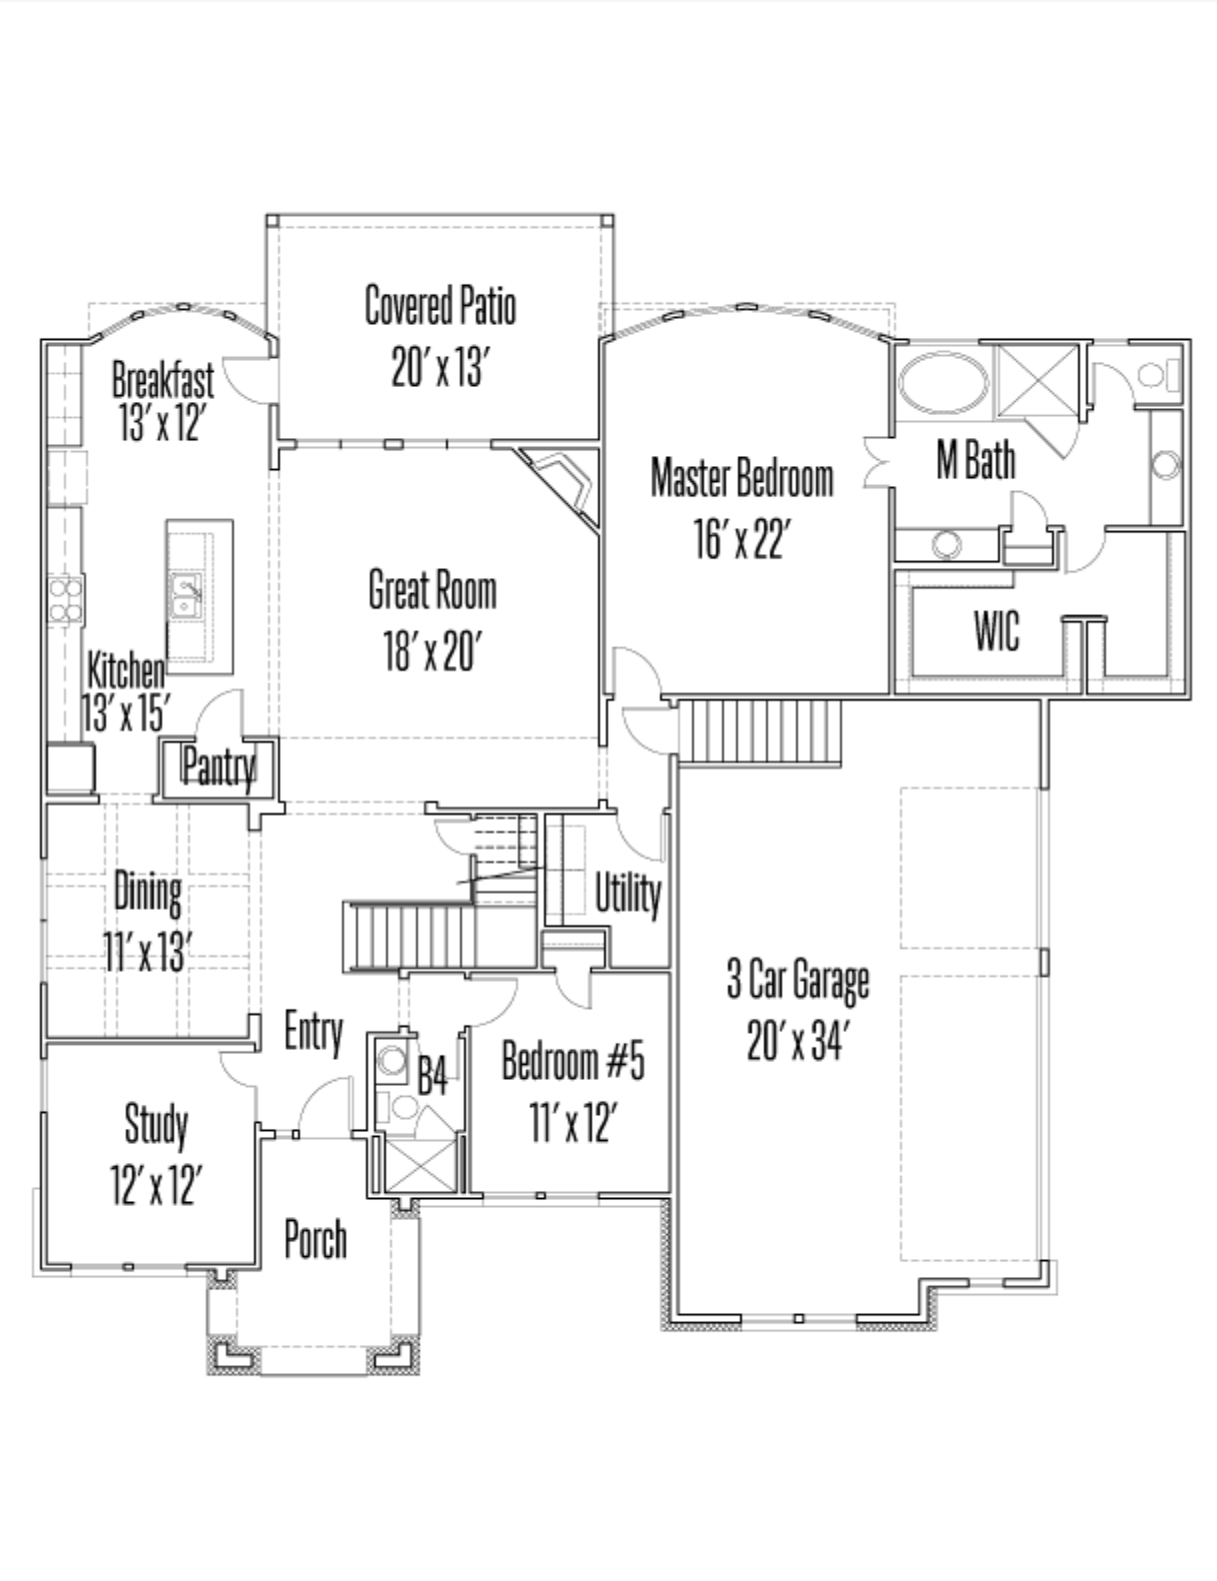

# 28711 ESTIN HEIGHT

HUME : 90-6554S.1

3,981 sq ft

5 Bedrooms

4 Bathrooms

2 Stories

3 Car Garage

KINDER RANCH : 90'S

# 28711 ESTIN HEIGHT

HUME : 90-6554S.1

## FIRST FLOOR

KINDER RANCH : 90'S

## SECOND FLOOR