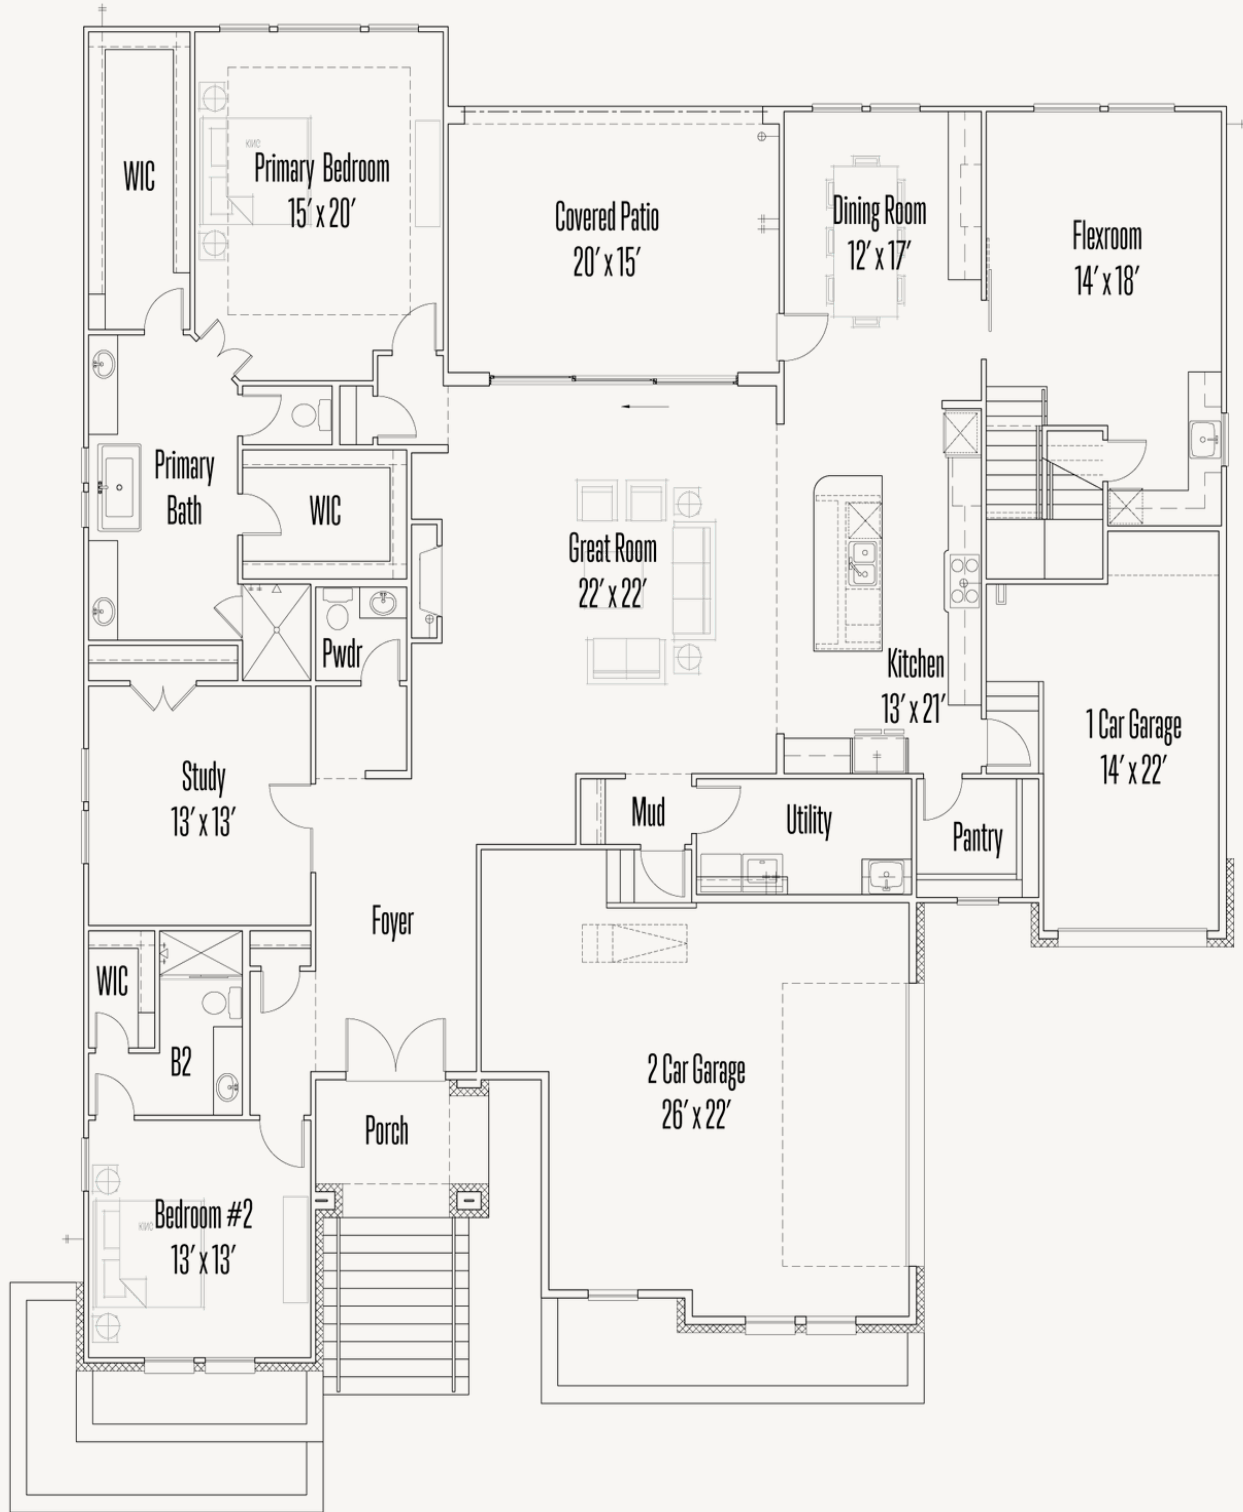

# 28717 LINDAL WELL

TRINITY : 80-4613SF.1

Price Coming Soon

4,659 sq ft

5 Bedrooms

5.5 Bathrooms

2 Stories

3 Car Garage

KINDER RANCH : 90'S

## FIRST FLOOR

KINDER RANCH : 90'S

## SECOND FLOOR