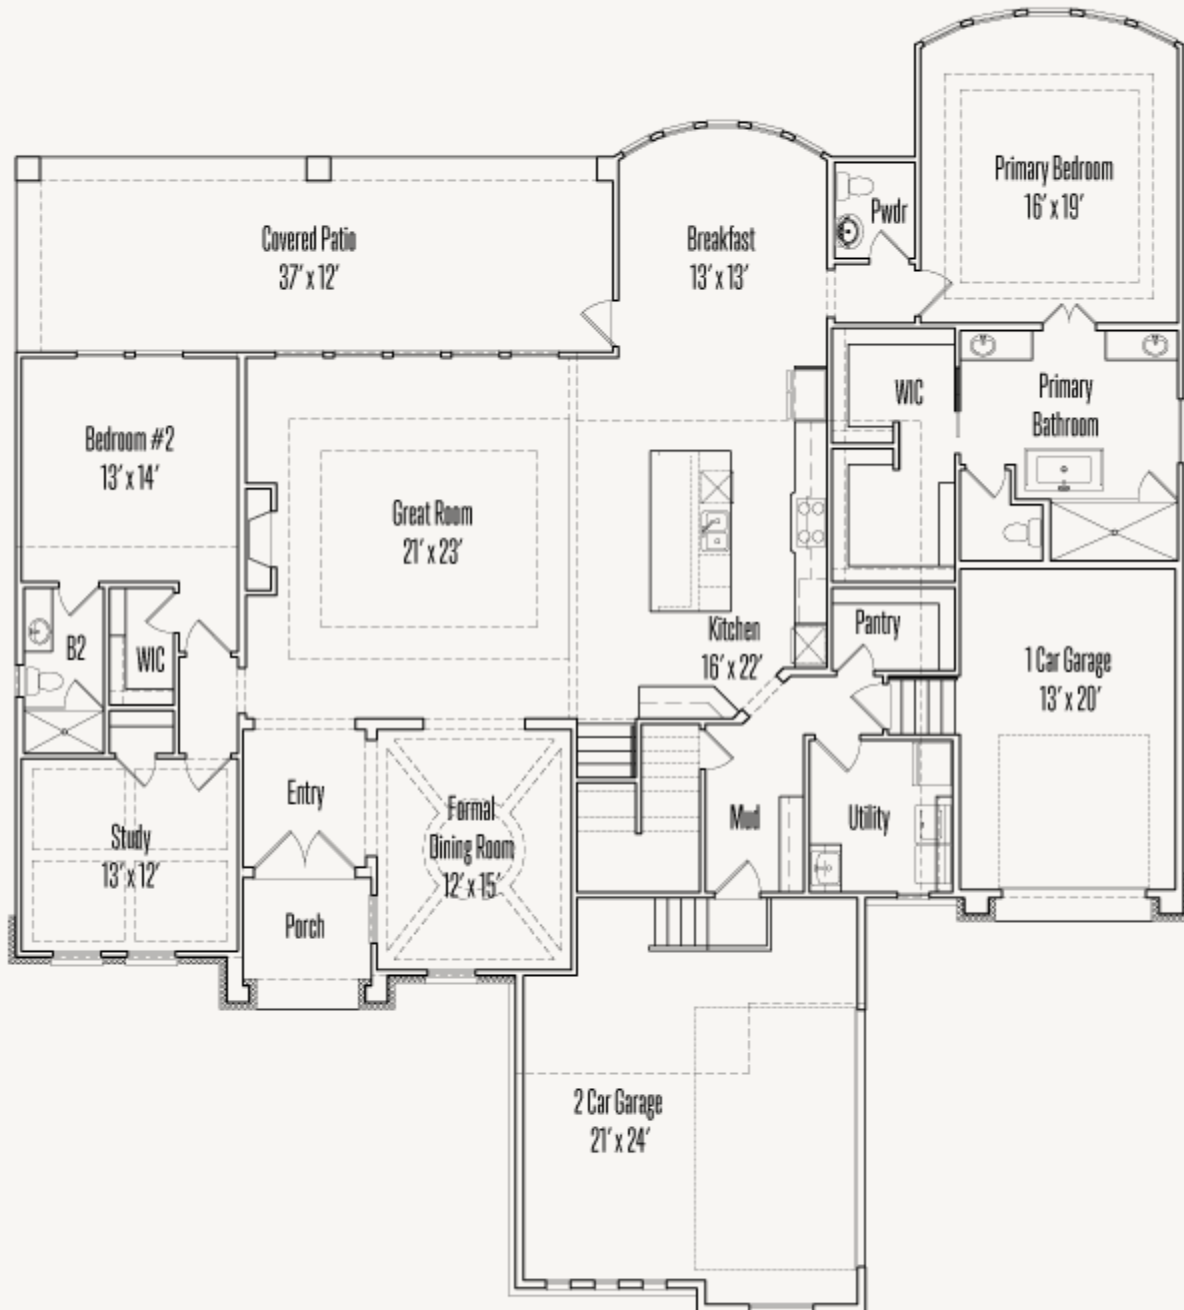

KINDER RANCH : 90'S

28721 LINDAL WELL

HOWELL : 90-4636SF.1

4,708 sq ft

5 Bedrooms

4.5 Bathrooms

2 Stories

3 Car Garage

KINDER RANCH : 90'S

28721 LINDAL WELL

HOWELL : 90-4636SF.1

FIRST FLOOR

KINDER RANCH : 90'S

28721 LINDAL WELL

HOWELL : 90-4636SF.1

SECOND FLOOR