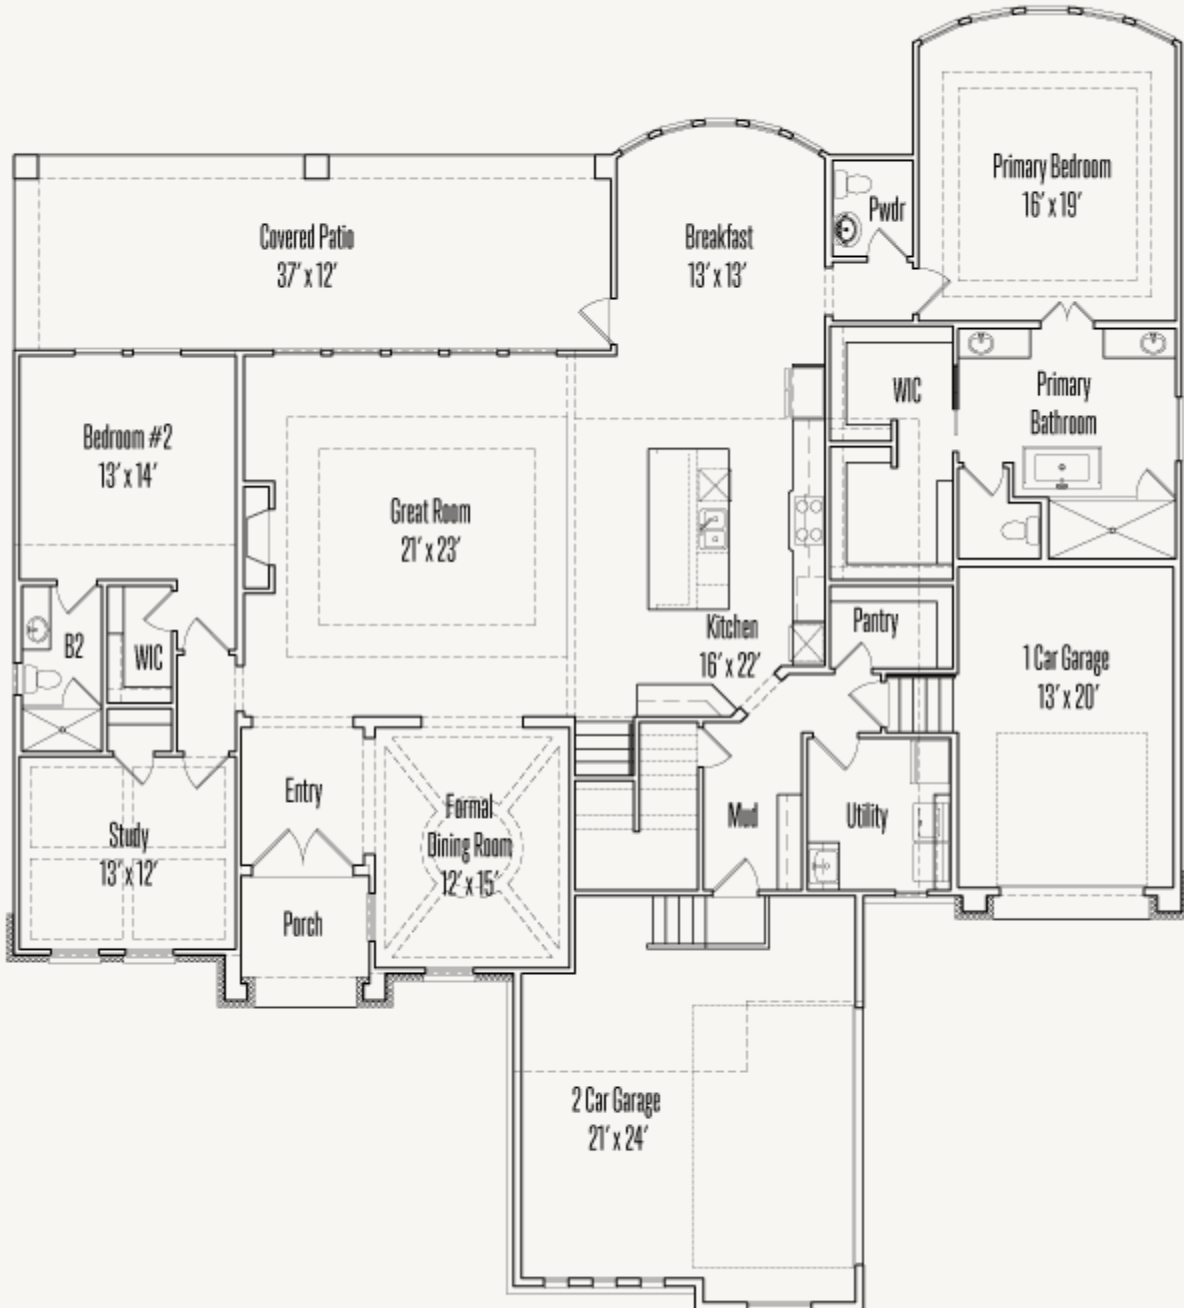

KINDER RANCH : 90'S

28721 LINDAL WELL

HOWELL : 90-4636SF.1

~~Was: \$1,053,978~~
Now: \$1,024,900

4,708 sq ft

5 Bedrooms

4.5 Bathrooms

2 Stories

3 Car Garage

KINDER RANCH : 90'S

28721 LINDAL WELL

HOWELL : 90-4636SF.1

FIRST FLOOR

KINDER RANCH : 90'S

28721 LINDAL WELL

HOWELL : 90-4636SF.1

SECOND FLOOR