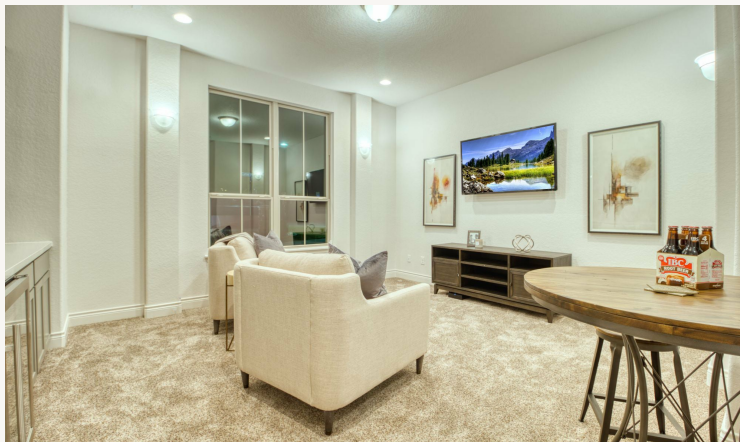

KINDER RANCH : 90'S

28726 ESTIN HEIGHT

FRANCIS : 85-3527SF.1

3,586 sq ft

4 Bedrooms

3.5 Bathrooms

1 Story

3 Car Garage