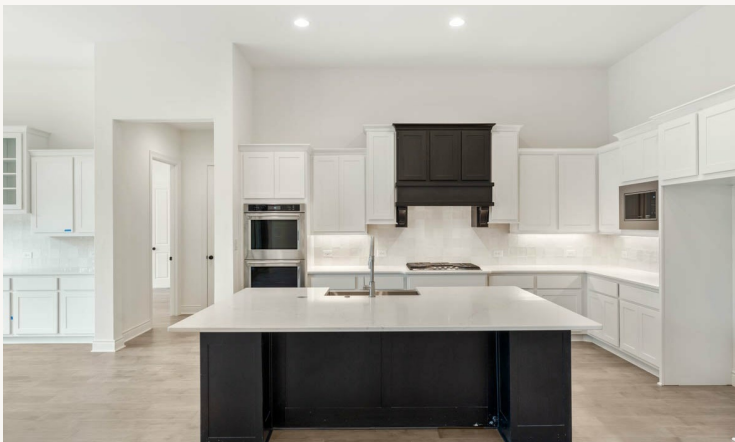

KINDER RANCH : 90'S

28729 LINDAL WELL

FRANCIS : 85-3527SF.1

Was: ~~\$1,031,900~~

Now: \$943,900

3,584 sq ft

4 Bedrooms

3.5 Bathrooms