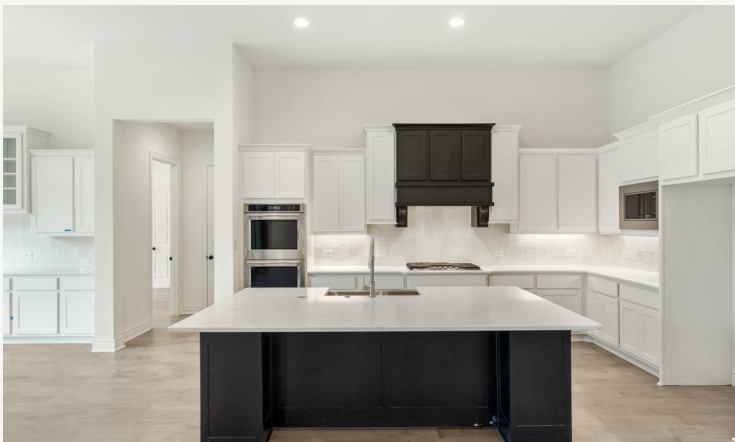

KINDER RANCH : 90'S

28729 LINDAL WELL

FRANCIS : 85-3527SF.1

Was: ~~\$1,031,900~~

Now: \$939,900

3,584 sq ft

4 Bedrooms

3.5 Bathrooms