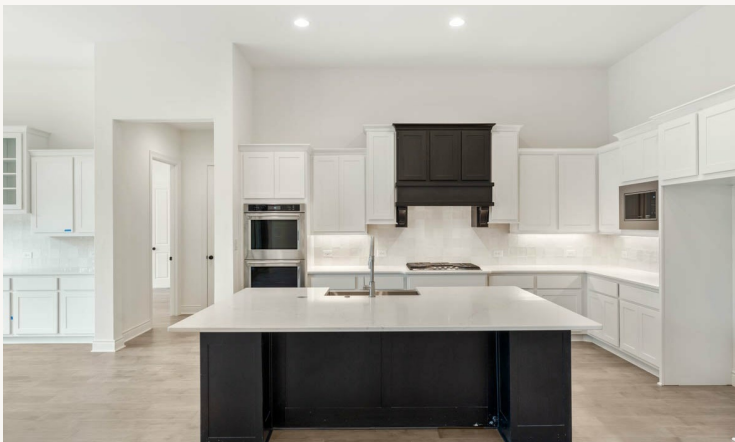

KINDER RANCH : 90'S

28729 LINDAL WELL

FRANCIS : 85-3527SF.1

Was: ~~\$1,031,900~~

Now: \$922,900

3,584 sq ft

4 Bedrooms

3.5 Bathrooms