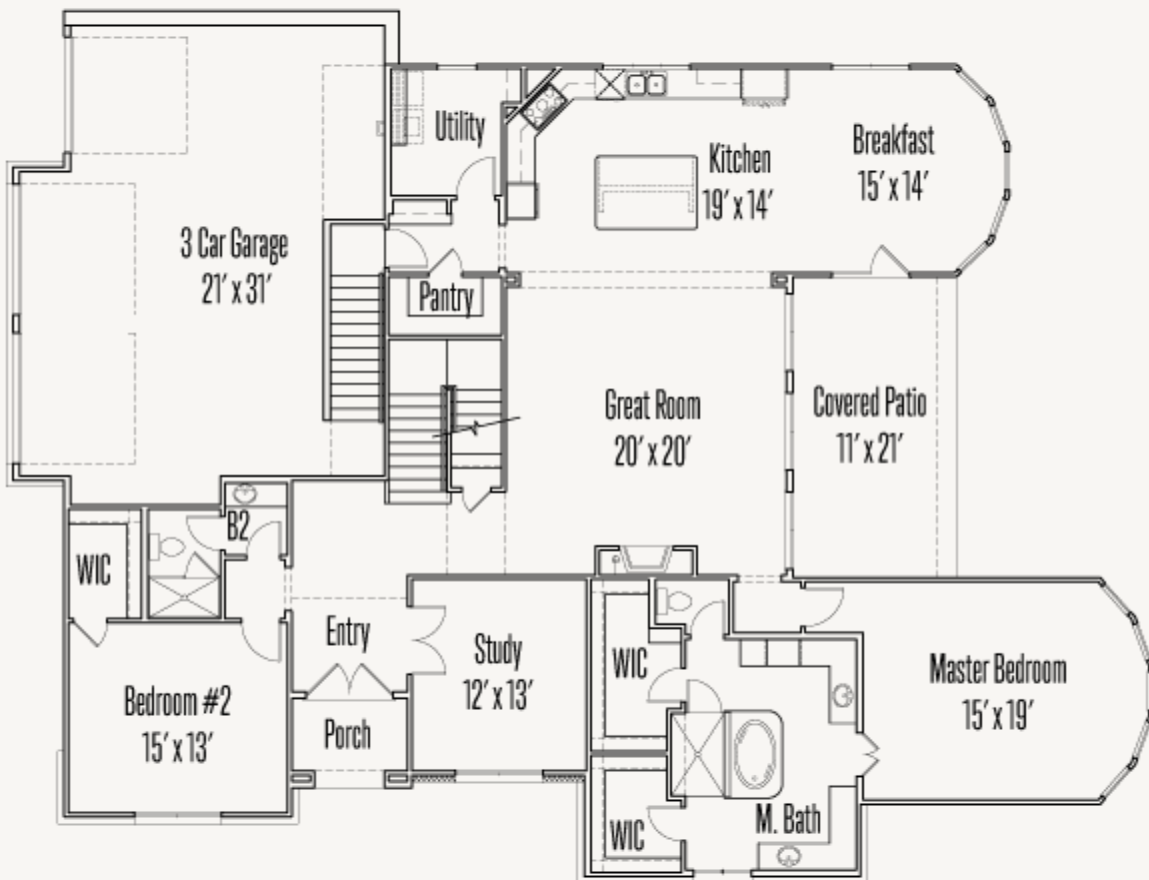

KINDER RANCH : 90'S

28737 LINDEL WELL

NONE

3,818 sq ft

4 Bedrooms

4 Bathrooms

2 Stories

3 Car Garage

KINDER RANCH : 90'S

28737 LINDEL WELL

NONE

FIRST FLOOR

KINDER RANCH : 90'S

28737 LINDEL WELL

NONE

SECOND FLOOR