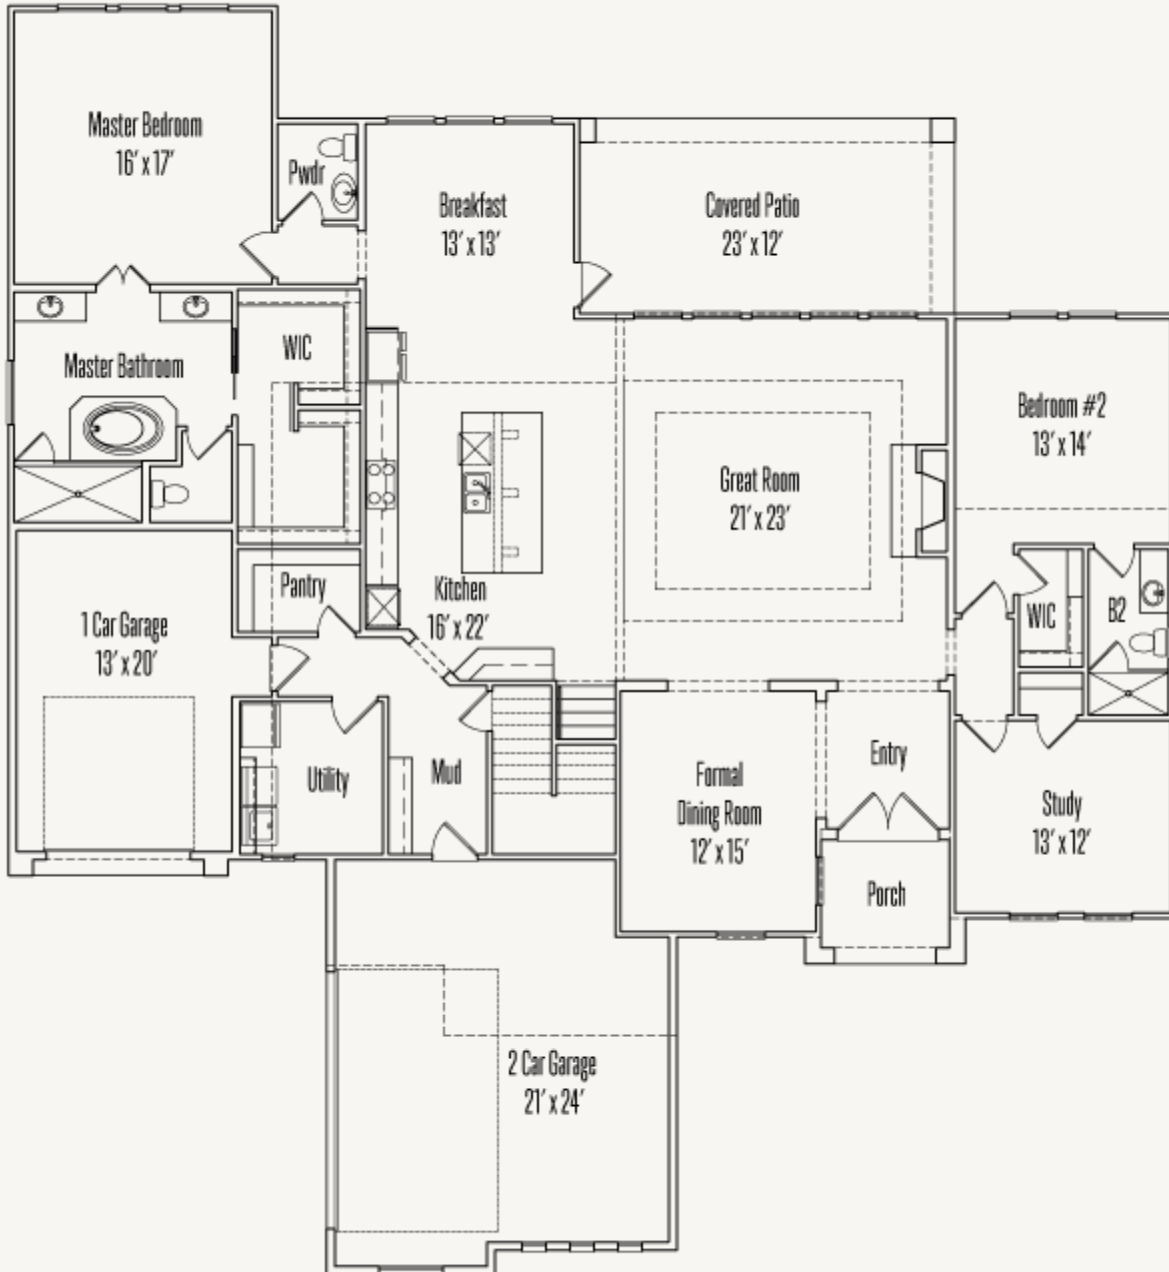

KINDER RANCH : 90'S

HOWELL : 90-4636SF.1

Elevation A

Elevation B

Elevation C

4,636 sq ft

5 Bedrooms

4.5
Bathrooms

2 Stories

3 Car Garage

KINDER RANCH : 90'S

HOWELL : 90-4636SF.1

FIRST FLOOR

KINDER RANCH : 90'S

HOWELL : 90-4636SF.1

SECOND FLOOR