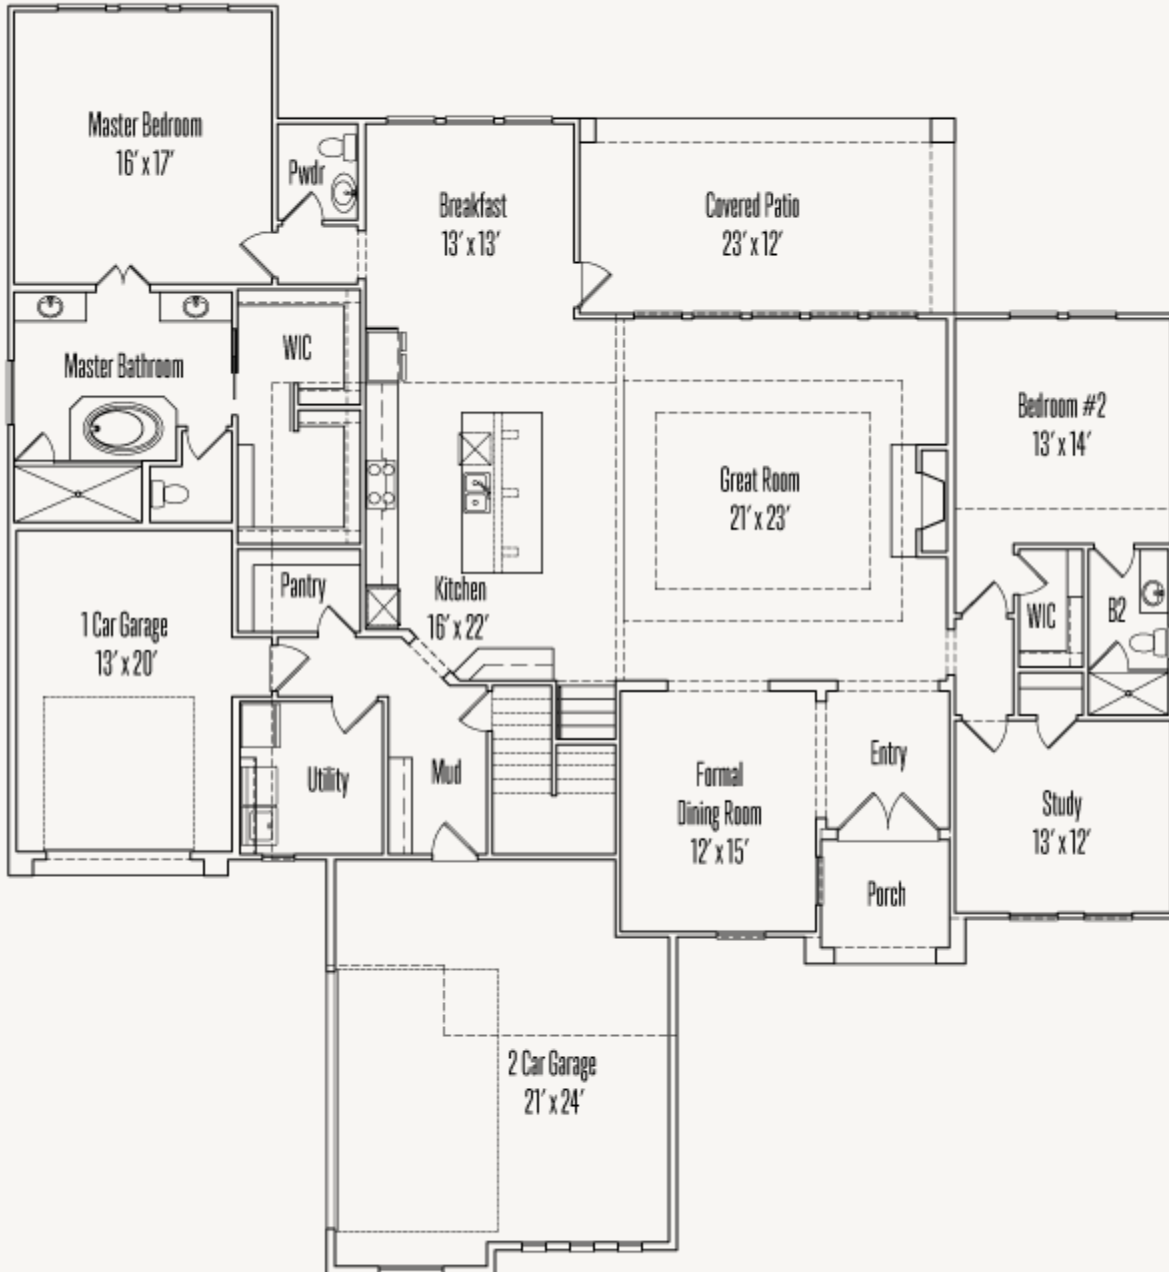

KINDER RANCH : 90'S

HOWELL : 90-4636SF.1

Elevation A

Elevation B

Elevation C

4,636 sq ft

5 Bedrooms

4.5  
Bathrooms

2 Stories

3 Car Garage

KINDER RANCH : 90'S

HOWELL : 90-4636SF.1

FIRST FLOOR

KINDER RANCH : 90'S

HOWELL : 90-4636SF.1

SECOND FLOOR