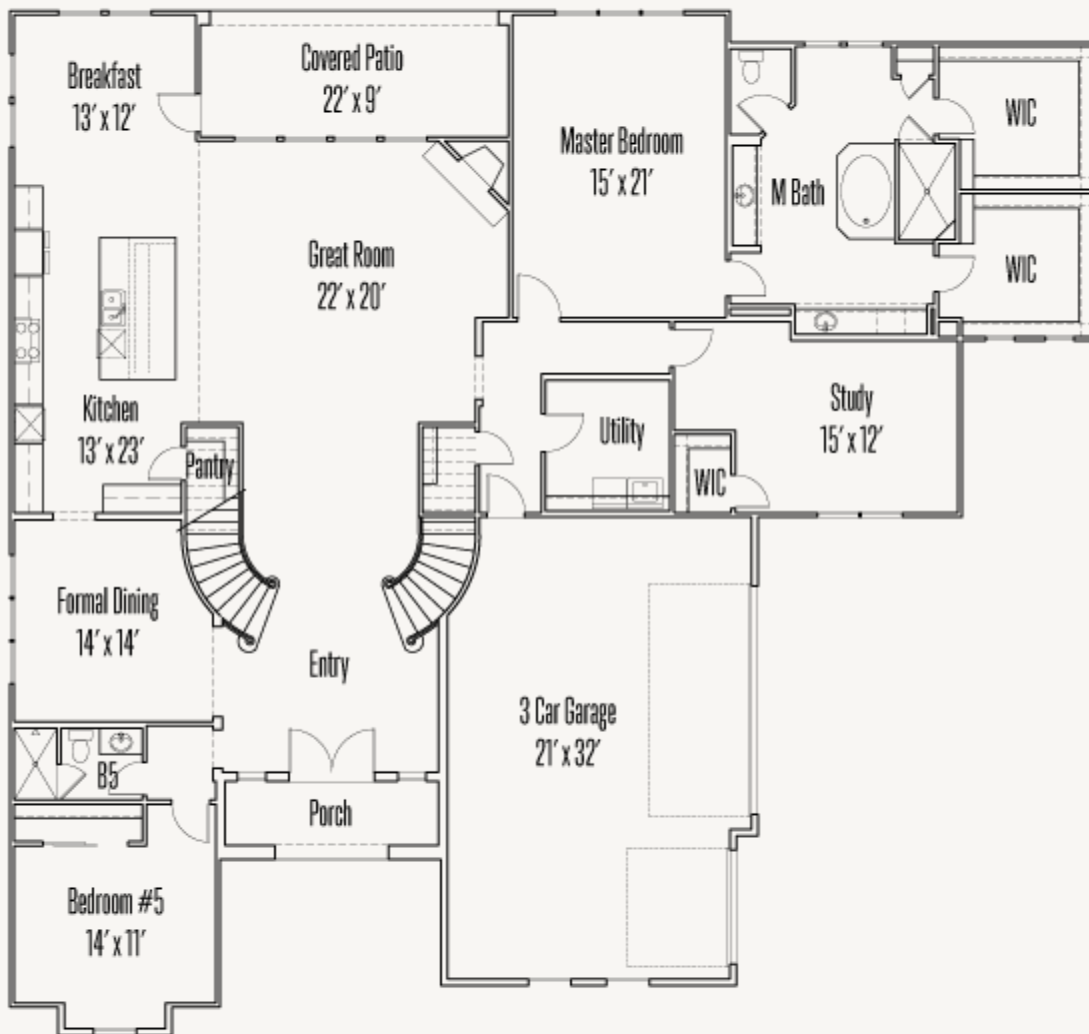

KINDER RANCH : 90'S

WAYLES : 90-4983S.1

Elevation A

Elevation B

Elevation C

4,983 sq ft

5 Bedrooms

4 Bathrooms

2 Stories

3 Car Garage

KINDER RANCH : 90'S

WAYLES : 90-4983S.1

FIRST FLOOR

KINDER RANCH : 90'S

WAYLES : 90-4983S.1

SECOND FLOOR