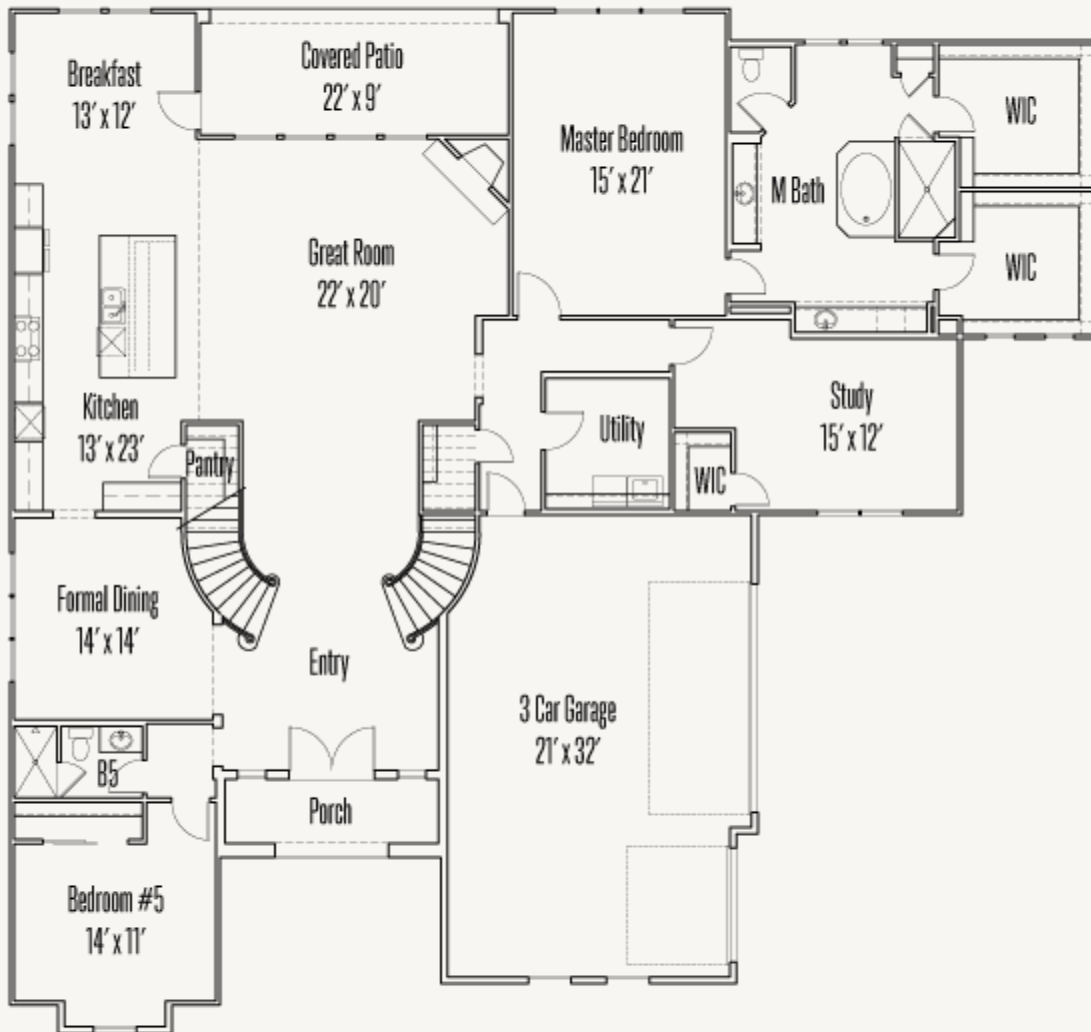

KINDER RANCH : 90'S

WAYLES : 90-4983S.1

Elevation A

Elevation B

Elevation C

4,983 sq ft

5 Bedrooms

4 Bathrooms

2 Stories

3 Car Garage

KINDER RANCH : 90'S

WAYLES : 90-4983S.1

FIRST FLOOR

KINDER RANCH : 90'S

WAYLES : 90-4983S.1

SECOND FLOOR