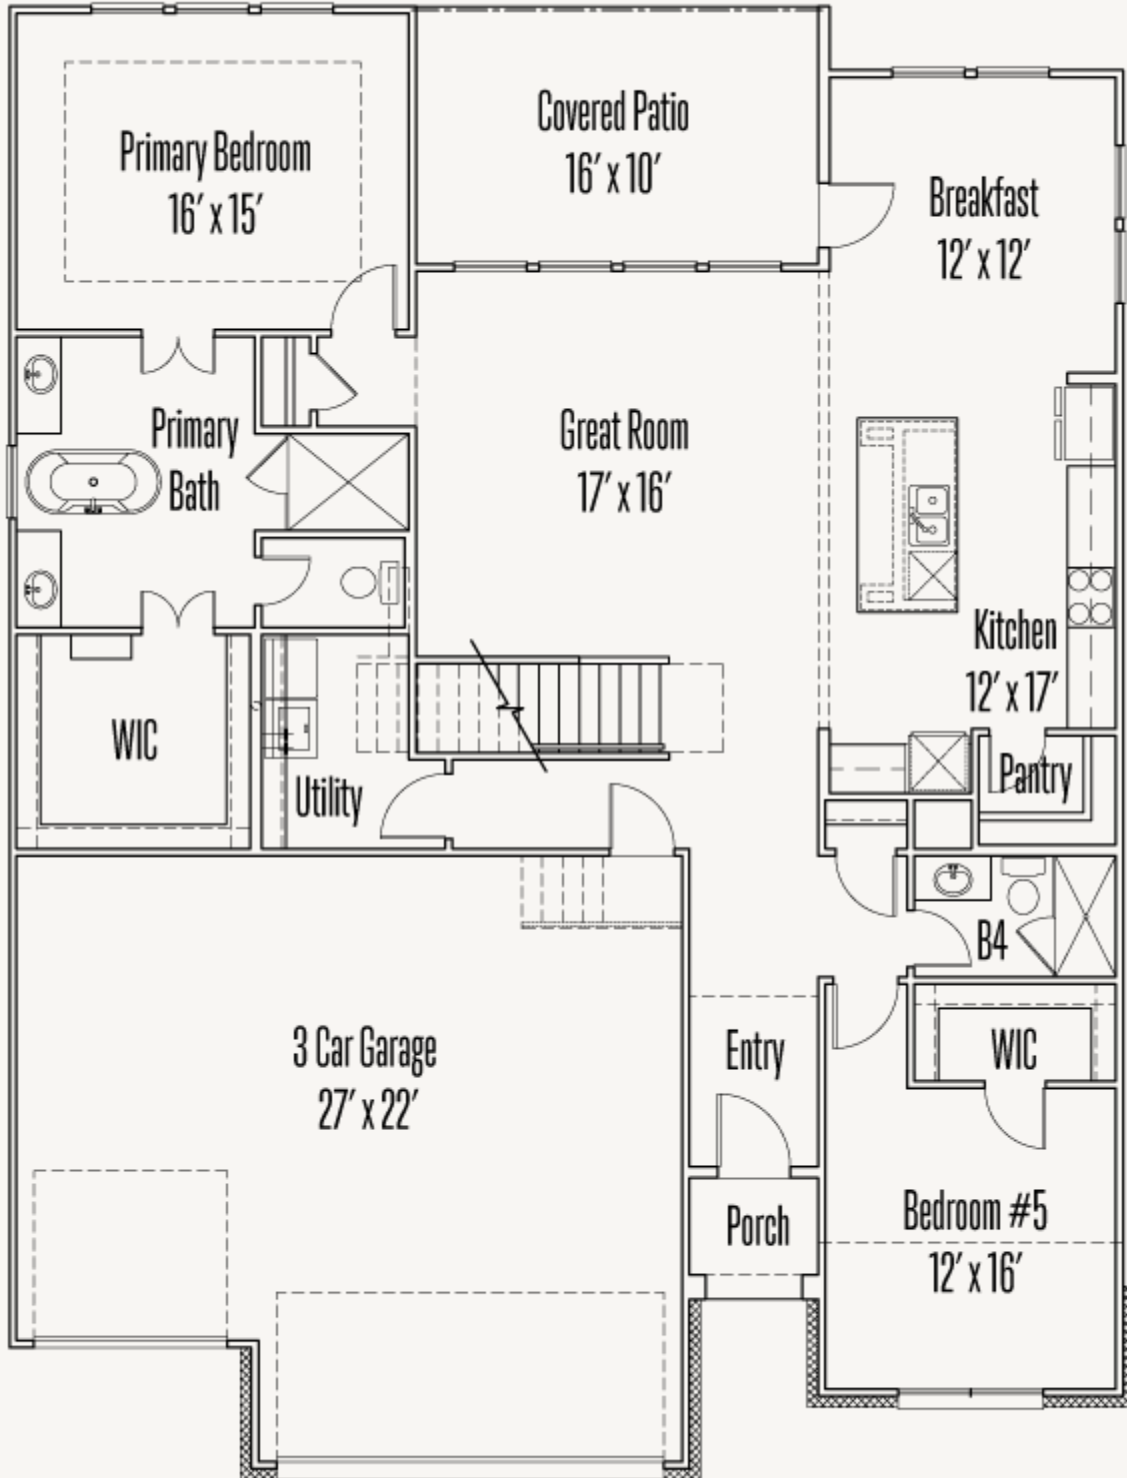

# 25707 MADISON RANCH

ABBEY : 60-2758F.1

2,815 sq ft

5 Bedrooms

4 Bathrooms

2 Stories

3 Car Garage

RIVER ROCK RANCH

# 25707 MADISON RANCH

ABBEY : 60-2758F.1

## FIRST FLOOR

RIVER ROCK RANCH

## SECOND FLOOR