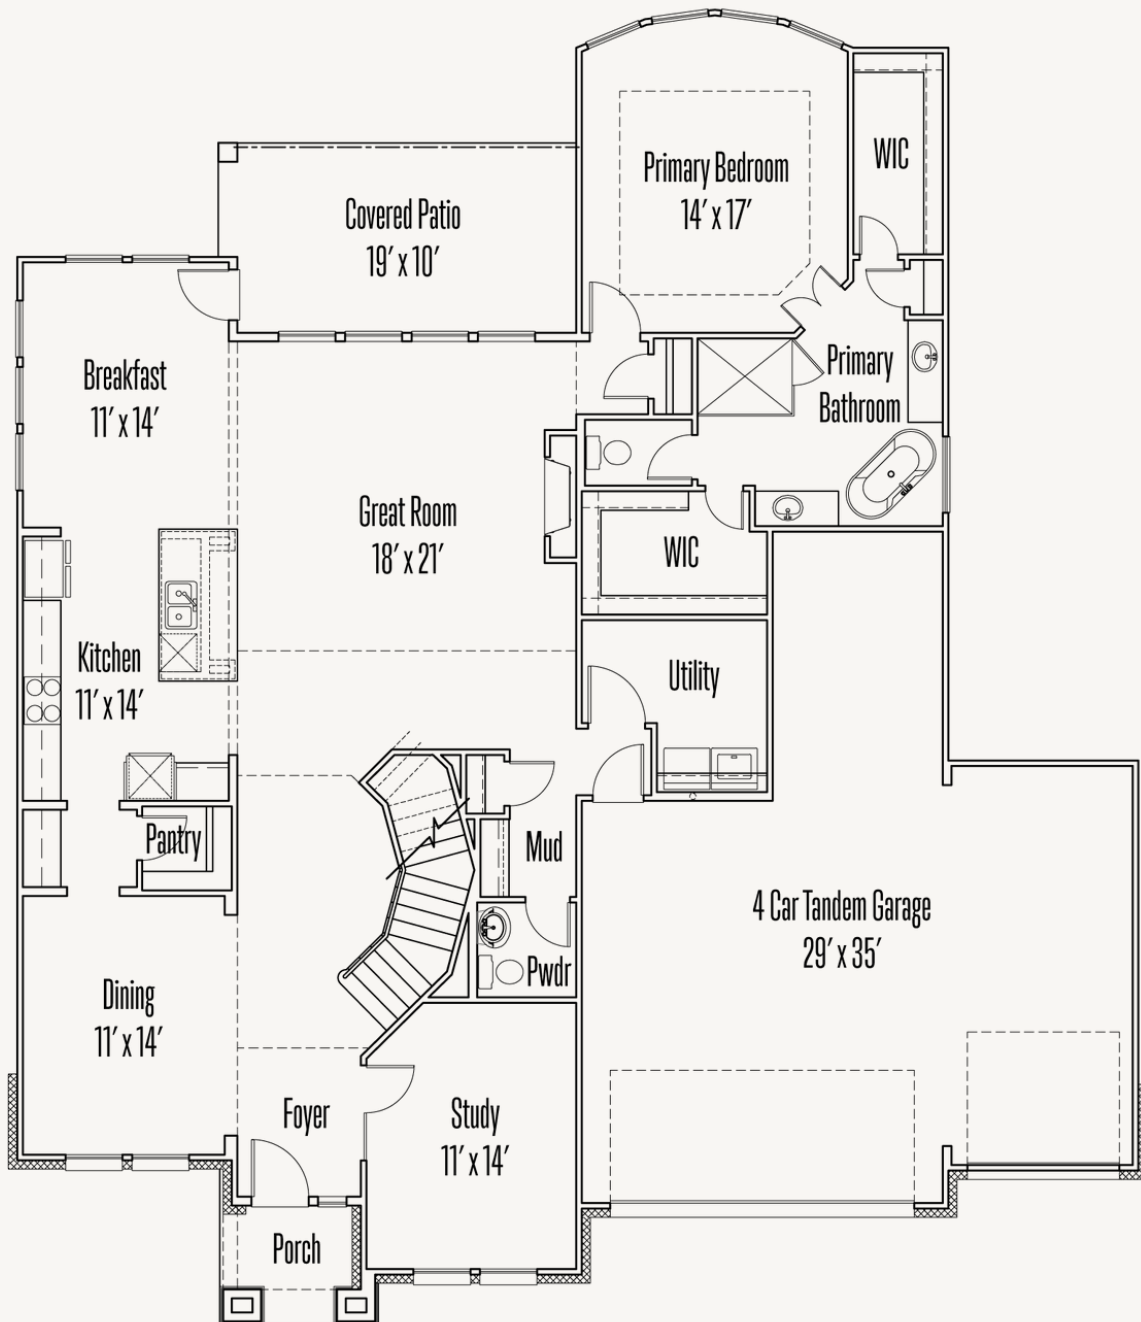

RIVER ROCK RANCH

9004 RAVEN POINTE

LAFAYETTE : 60-3428F.1

3,481 sq ft

4 Bedrooms

3.5 Bathrooms

2 Stories

4 Car Garage

RIVER ROCK RANCH

9004 RAVEN POINTE

LAFAYETTE : 60-3428F.1

FIRST FLOOR

RIVER ROCK RANCH

9004 RAVEN POINTE

LAFAYETTE : 60-3428F.1

SECOND FLOOR