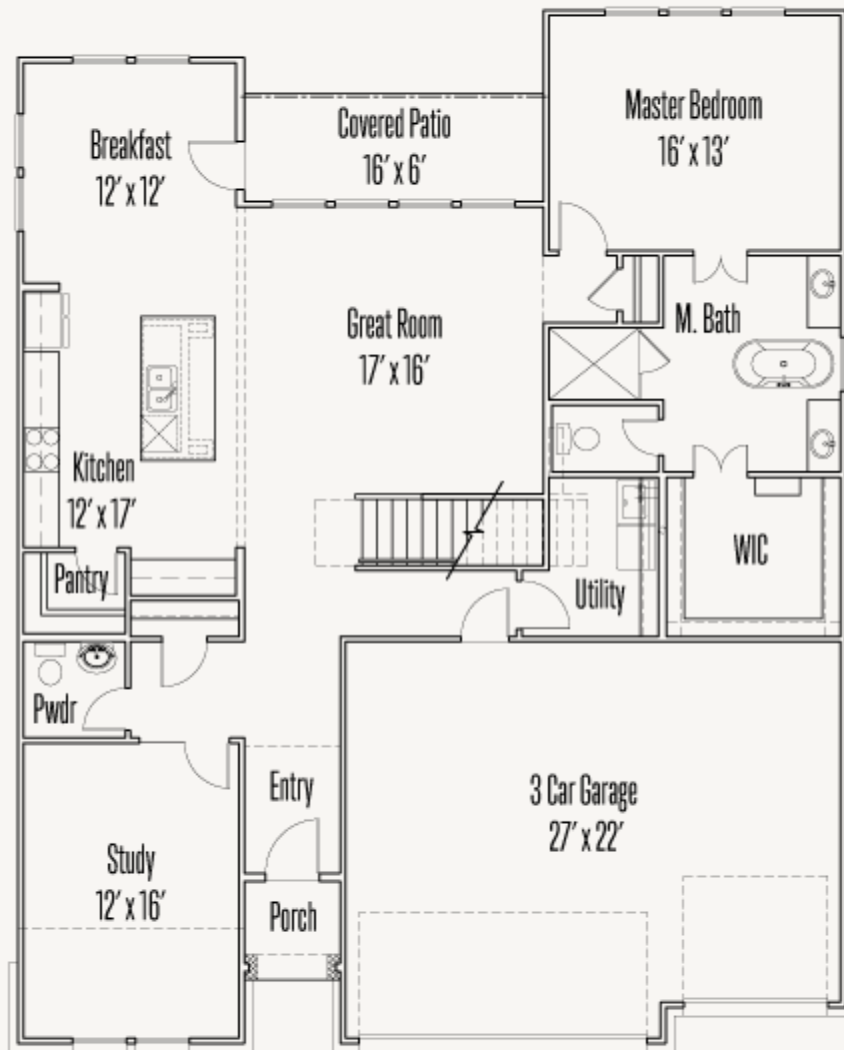

RIVER ROCK RANCH

ABBEY : 60-2758F.1

Elevation A

Elevation B

2,768 sq ft

4 Bedrooms

2.5
Bathrooms

2 Stories

3 Car Garage

RIVER ROCK RANCH

ABBEY : 60-2758F.1

FIRST FLOOR

RIVER ROCK RANCH

ABBEY : 60-2758F.1

SECOND FLOOR