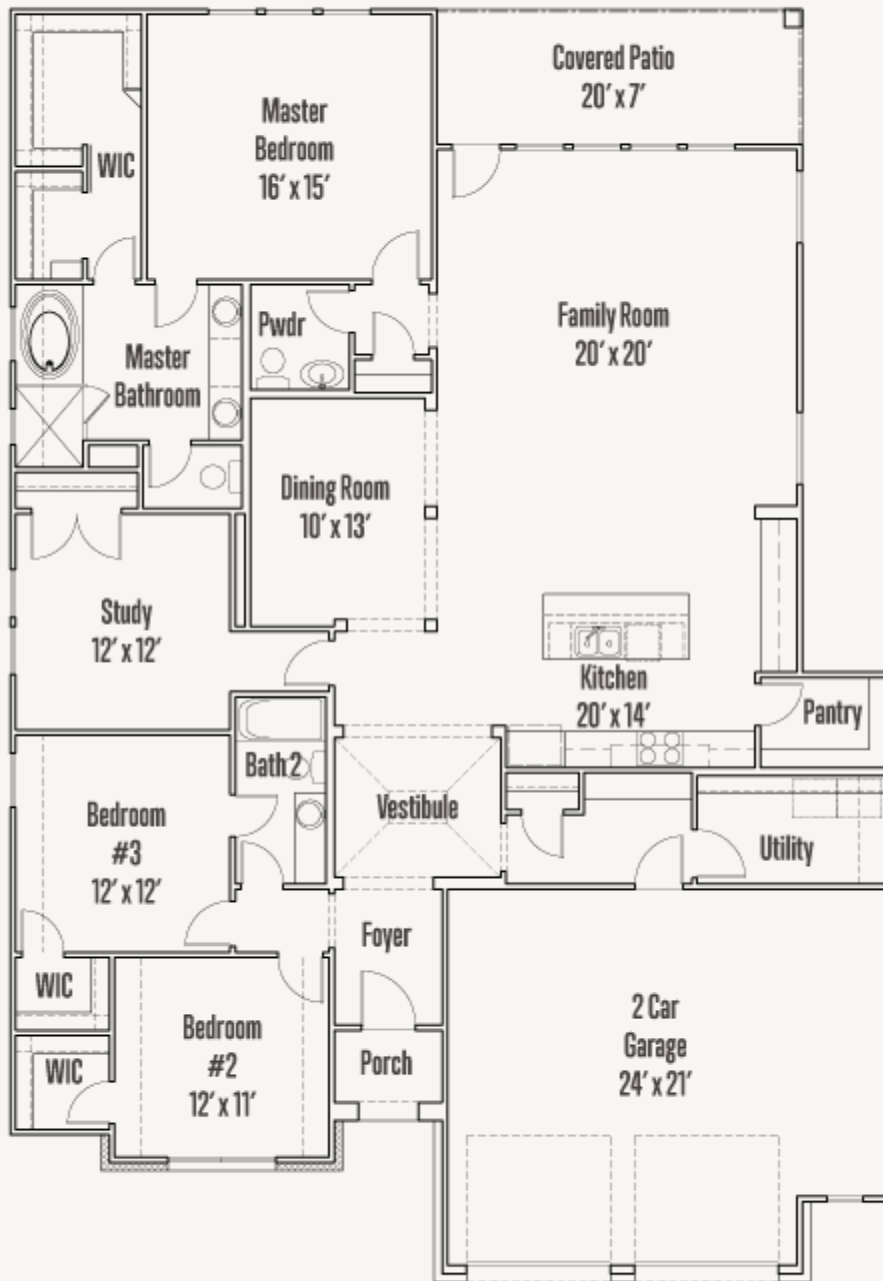

RIVER ROCK RANCH

GIBBON : 55-2370F.1

Elevation B

2,378 sq ft

3 Bedrooms

2.5
Bathrooms

1 Story

2 Car Garage

RIVER ROCK RANCH

GIBBON : 55-2370F.1

FIRST FLOOR

RIVER ROCK RANCH

GIBBON : 55-2370F.1

OPTIONS_1

Optional Extended Covered Patio

Optional Bay at Master Bedroom

Optional Cabinets & Sink at Utility Room

Optional Fireplace at Great Room