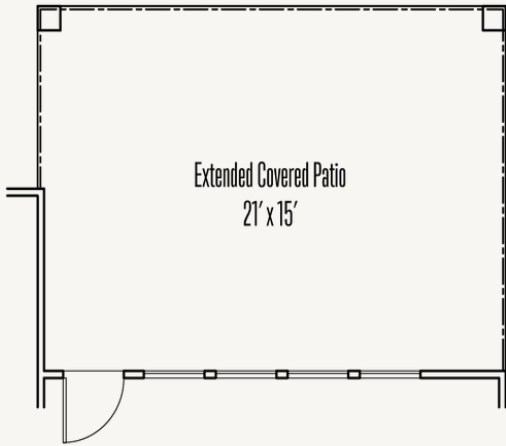

RIVER ROCK RANCH

GIBBON : 55-2370F.1

Elevation B

2,378 sq ft

3 Bedrooms

2.5
Bathrooms

1 Story

2 Car Garage

RIVER ROCK RANCH

GIBBON : 55-2370F.1

FIRST FLOOR

RIVER ROCK RANCH

GIBBON : 55-2370F.1

OPTIONS_1

Optional Extended Covered Patio

Optional Bay at Master Bedroom