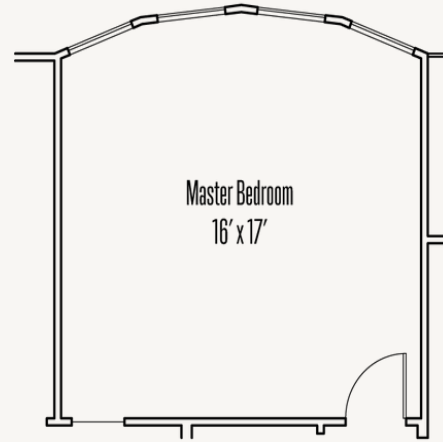

RIVER ROCK RANCH

GIBBON : 55-2370F.1

Elevation B

2,378 sq ft

3 Bedrooms

2.5
Bathrooms

1 Story

2 Car Garage

RIVER ROCK RANCH

GIBBON : 55-2370F.1

FIRST FLOOR

RIVER ROCK RANCH

GIBBON : 55-2370F.1

OPTIONS_1

Optional Extended Covered Patio

Optional Bay at Master Bedroom