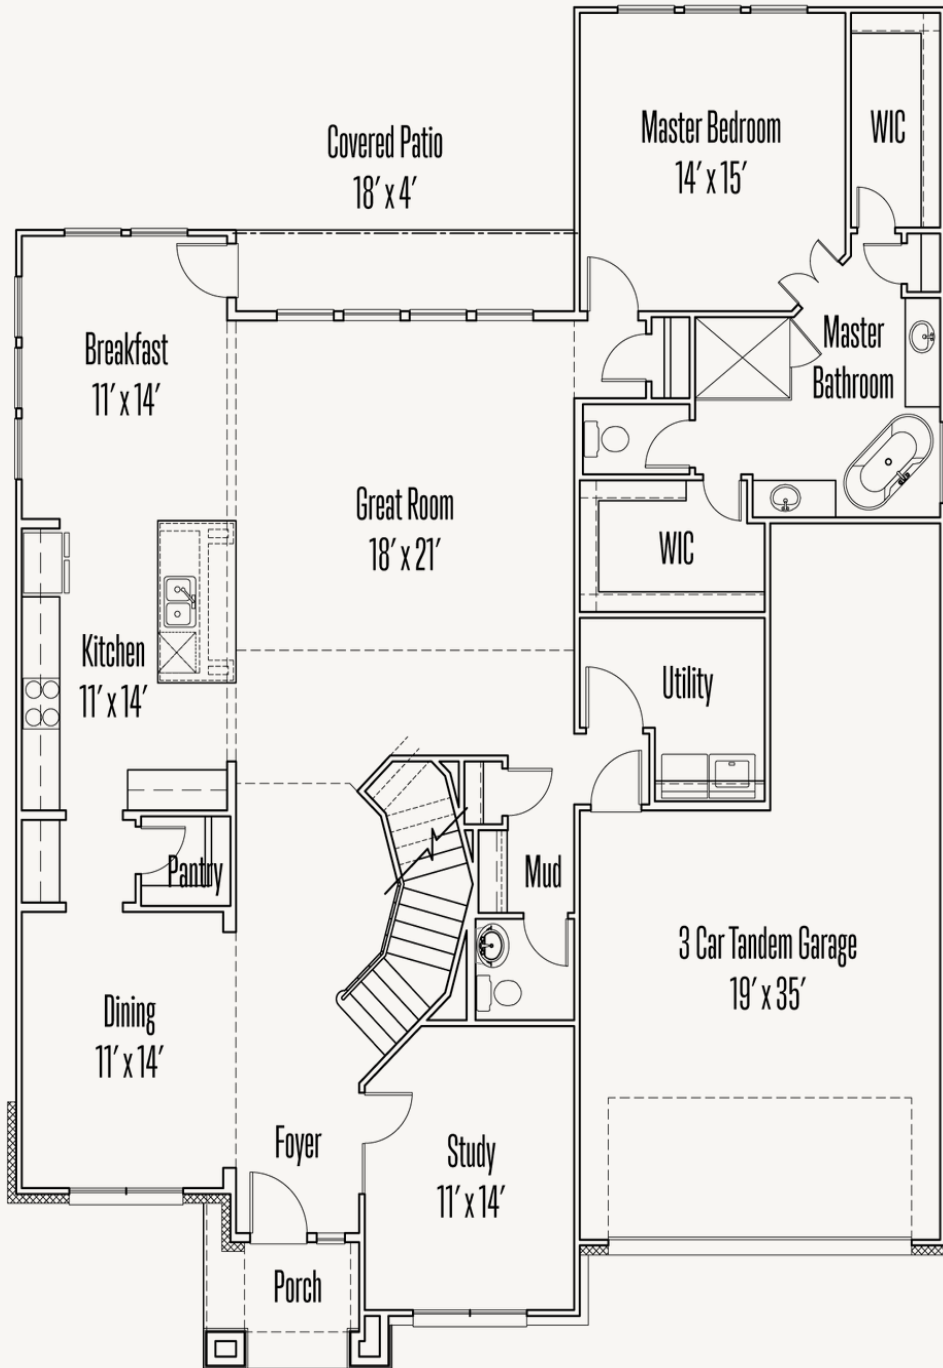

RIVER ROCK RANCH

LAFAYETTE : 60-3428F.1

Elevation A

Elevation B

Elevation C

3,443 sq ft

4 Bedrooms

3.5
Bathrooms

2 Stories

3 Car Garage

RIVER ROCK RANCH

LAFAYETTE : 60-3428F.1

FIRST FLOOR_A

RIVER ROCK RANCH

LAFAYETTE : 60-3428F.1

SECOND FLOOR_A