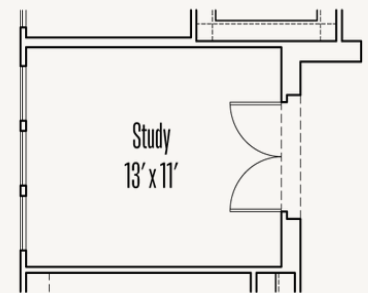

RIVER ROCK RANCH

NEWTON : 60-2572F.1

Elevation A

Elevation E

Elevation F

2,611 sq ft

4 Bedrooms

3 Bathrooms

1 Story

3 Car Garage

RIVER ROCK RANCH

NEWTON : 60-2572F.1

FLOOR PLAN\_A

RIVER ROCK RANCH

NEWTON : 60-2572F.1

OPTIONS\_1

Optional Extended Bed #2 and Bedroom #4

Optional Spa Master Bath #2

Optional Spa Master Bath ilo Bed #4

Optional Fireplace at Great Room

Optional Study ilo Formal Dining Room

RIVER ROCK RANCH

NEWTON : 60-2572F.1

OPTIONS\_2

Optional Extended Covered Patio

Optional Bed #5 and Bath #4 ilo Game Room

Optional Bay at Master Bedroom

Optional Flex Room ilo Game Room