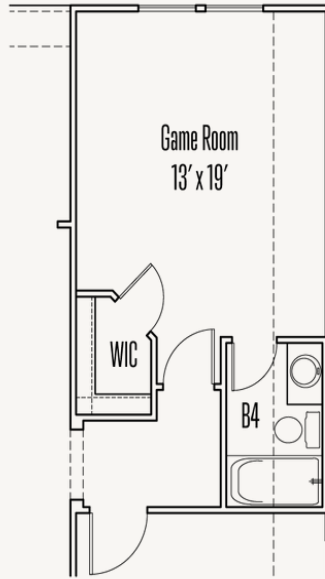

RIVER ROCK RANCH

NEWTON : 60-2572F.1

Elevation A

Elevation E

Elevation F

2,611 sq ft

4 Bedrooms

3 Bathrooms

1 Story

3 Car Garage

RIVER ROCK RANCH

NEWTON : 60-2572F.1

FLOOR PLAN\_A

RIVER ROCK RANCH

NEWTON : 60-2572F.1

OPTIONS\_1

Optional Extended Bed #2 and Bedroom #4

Optional Spa Master Bath #2

Optional Spa Master Bath ilo Bed #4

Optional Fireplace at Great Room

Optional Study ilo Formal Dining Room

RIVER ROCK RANCH

NEWTON : 60-2572F.1

OPTIONS\_2

Optional Extended Covered Patio

Optional Bed #5 and Bath #4 ilo Game Room

Optional Bay at Master Bedroom

Optional Flex Room ilo Game Room