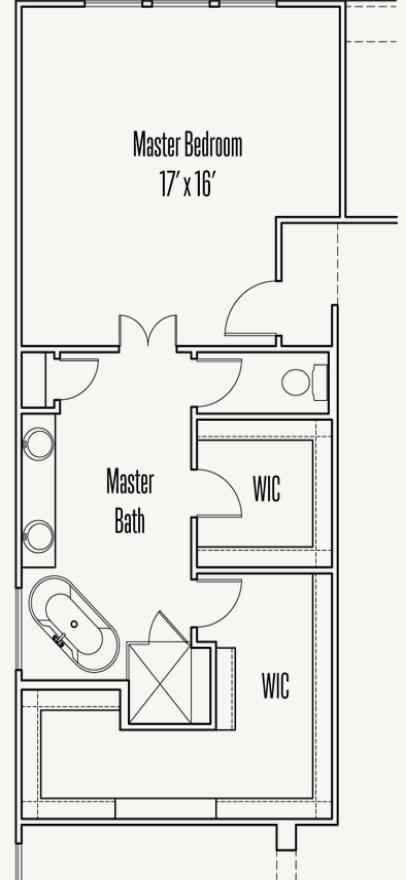

RIVER ROCK RANCH

NEWTON : 60-2572F.1

Elevation A

Elevation E

Elevation F

2,611 sq ft

4 Bedrooms

3 Bathrooms

1 Story

3 Car Garage

RIVER ROCK RANCH

NEWTON : 60-2572F.1

FLOOR PLAN\_A

RIVER ROCK RANCH

NEWTON : 60-2572F.1

OPTIONS\_1

Optional Extended Bed #2 and Bedroom #4

Optional Spa Master Bath #2

Optional Spa Master Bath ilo Bed #4

Optional Fireplace at Great Room

Optional Study ilo Formal Dining Room

RIVER ROCK RANCH

NEWTON : 60-2572F.1

OPTIONS\_2

Optional Extended Covered Patio

Optional Bed #5 and Bath #4 ilo Game Room

Optional Bay at Master Bedroom

Optional Flex Room ilo Game Room