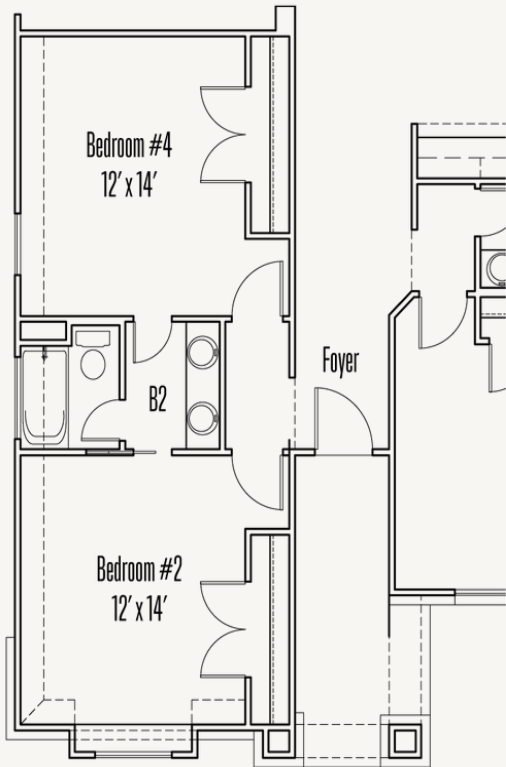

RIVER ROCK RANCH

NEWTON : 60-2572F.1

Elevation A

Elevation E

Elevation F

2,611 sq ft

4 Bedrooms

3 Bathrooms

1 Story

3 Car Garage

RIVER ROCK RANCH

NEWTON : 60-2572F.1

FLOOR PLAN\_A

RIVER ROCK RANCH

NEWTON : 60-2572F.1

OPTIONS\_1

Optional Extended Bed #2 and Bedroom #4

Optional Spa Master Bath #2

Optional Spa Master Bath ilo Bed #4

Optional Fireplace at Great Room

Optional Study ilo Formal Dining Room

RIVER ROCK RANCH

NEWTON : 60-2572F.1

OPTIONS\_2

Optional Extended Covered Patio

Optional Bed #5 and Bath #4 ilo Game Room

Optional Bay at Master Bedroom

Optional Flex Room ilo Game Room