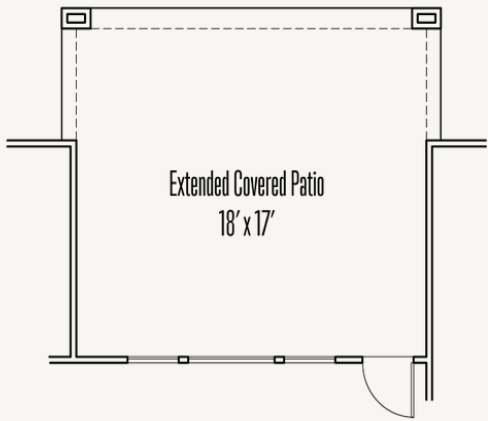

RIVER ROCK RANCH

NEWTON : 60-2572F.1

Elevation A

Elevation E

Elevation F

2,611 sq ft

4 Bedrooms

3 Bathrooms

1 Story

3 Car Garage

RIVER ROCK RANCH

NEWTON : 60-2572F.1

FLOOR PLAN\_A

RIVER ROCK RANCH

NEWTON : 60-2572F.1

OPTIONS\_1

Optional Extended Bed #2 and Bedroom #4

Optional Spa Master Bath #2

Optional Spa Master Bath ilo Bed #4

Optional Fireplace at Great Room

Optional Study ilo Formal Dining Room

RIVER ROCK RANCH

NEWTON : 60-2572F.1

OPTIONS\_2

Optional Extended Covered Patio

Optional Bed #5 and Bath #4 ilo Game Room

Optional Bay at Master Bedroom

Optional Flex Room ilo Game Room