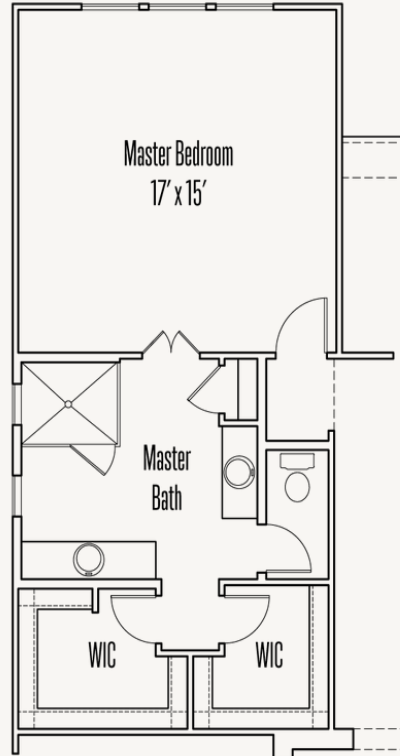

RIVER ROCK RANCH

NEWTON : 60-2572F.1

Elevation A

Elevation E

Elevation F

2,611 sq ft

4 Bedrooms

3 Bathrooms

1 Story

3 Car Garage

RIVER ROCK RANCH

NEWTON : 60-2572F.1

FLOOR PLAN\_A

RIVER ROCK RANCH

NEWTON : 60-2572F.1

OPTIONS\_1

Optional Extended Bed #2 and Bedroom #4

Optional Spa Master Bath #2

Optional Spa Master Bath ilo Bed #4

Optional Fireplace at Great Room

Optional Study ilo Formal Dining Room

RIVER ROCK RANCH

NEWTON : 60-2572F.1

OPTIONS\_2

Optional Extended Covered Patio

Optional Bed #5 and Bath #4 ilo Game Room

Optional Bay at Master Bedroom

Optional Flex Room ilo Game Room