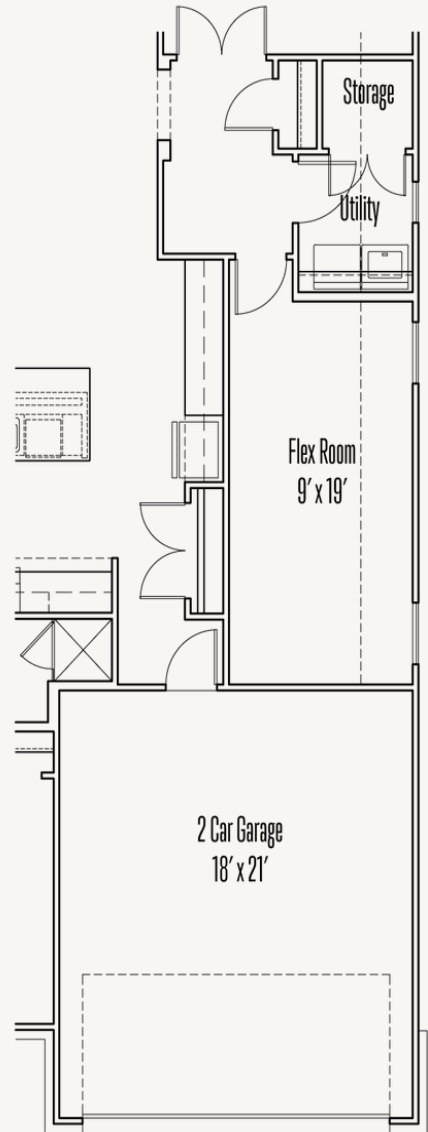

RIVER ROCK RANCH

NEWTON : 60-2572F.1

Elevation A

Elevation E

Elevation F

2,611 sq ft

4 Bedrooms

3 Bathrooms

1 Story

3 Car Garage

RIVER ROCK RANCH

NEWTON : 60-2572F.1

FLOOR PLAN\_A

RIVER ROCK RANCH

NEWTON : 60-2572F.1

OPTIONS\_1

Optional Extended Bed #2 and Bedroom #4

Optional Spa Master Bath #2

Optional Spa Master Bath ilo Bed #4

Optional Fireplace at Great Room

Optional Study ilo Formal Dining Room

RIVER ROCK RANCH

NEWTON : 60-2572F.1

OPTIONS\_2

Optional Extended Covered Patio

Optional Bed #5 and Bath #4 ilo Game Room

Optional Bay at Master Bedroom

Optional Flex Room ilo Game Room