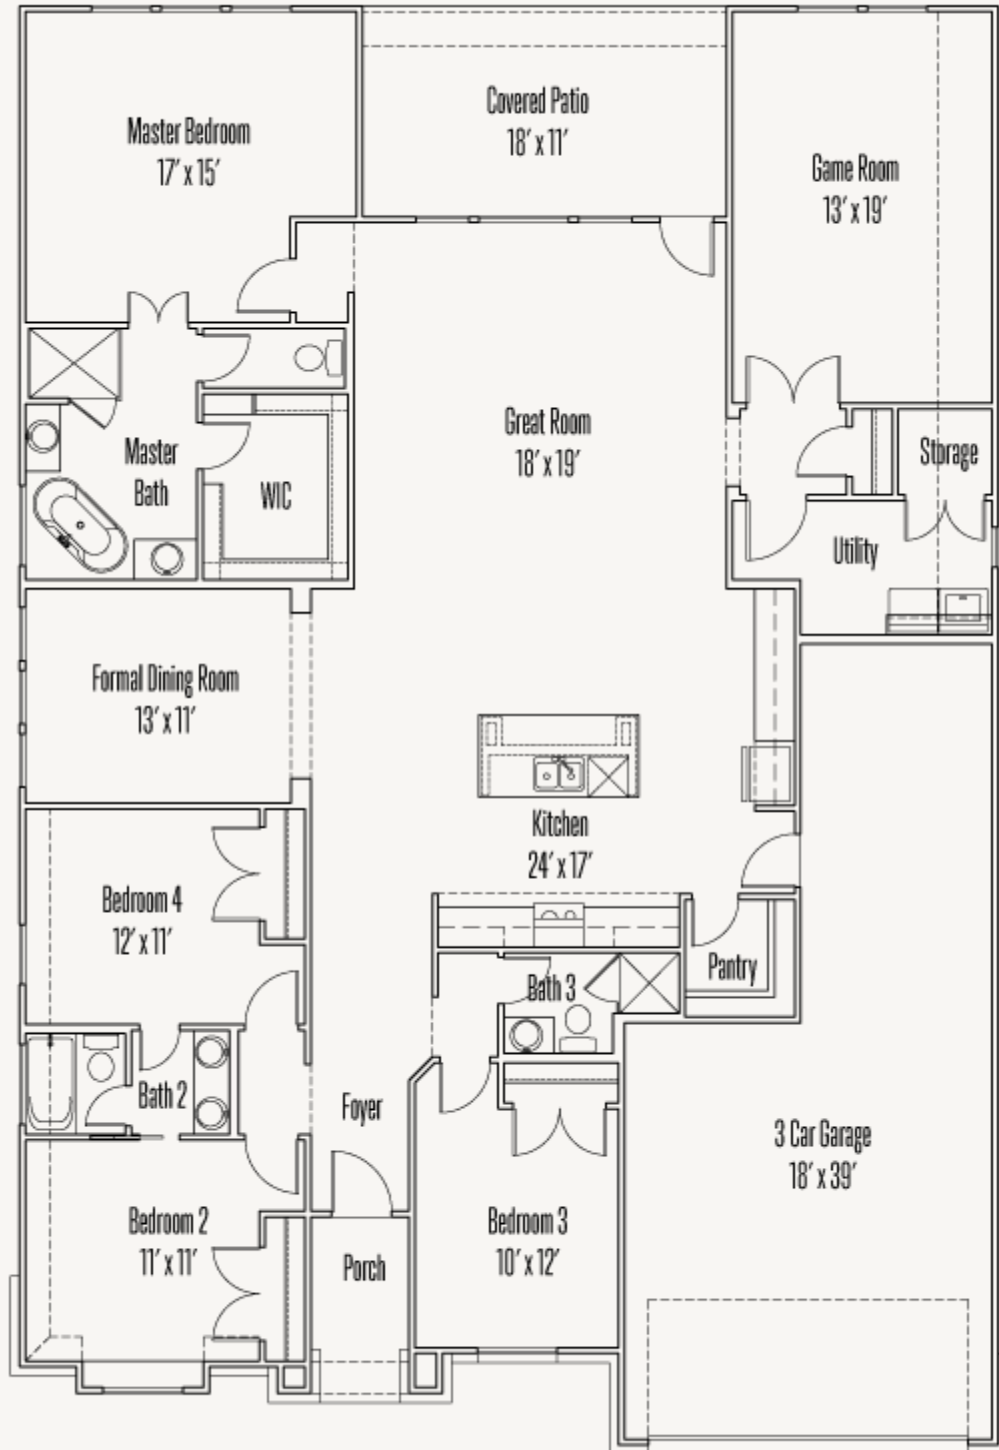

RIVER ROCK RANCH

NEWTON : 60-2572F.1

Elevation A

Elevation E

Elevation F

2,611 sq ft

4 Bedrooms

3 Bathrooms

1 Story

3 Car Garage

RIVER ROCK RANCH

NEWTON : 60-2572F.1

FLOOR PLAN\_A

RIVER ROCK RANCH

NEWTON : 60-2572F.1

OPTIONS\_1

Optional Extended Bed #2 and Bedroom #4

Optional Spa Master Bath #2

Optional Spa Master Bath ilo Bed #4

Optional Fireplace at Great Room

Optional Study ilo Formal Dining Room

RIVER ROCK RANCH

NEWTON : 60-2572F.1

OPTIONS\_2

Optional Extended Covered Patio

Optional Bed #5 and Bath #4 ilo Game Room

Optional Bay at Master Bedroom

Optional Flex Room ilo Game Room