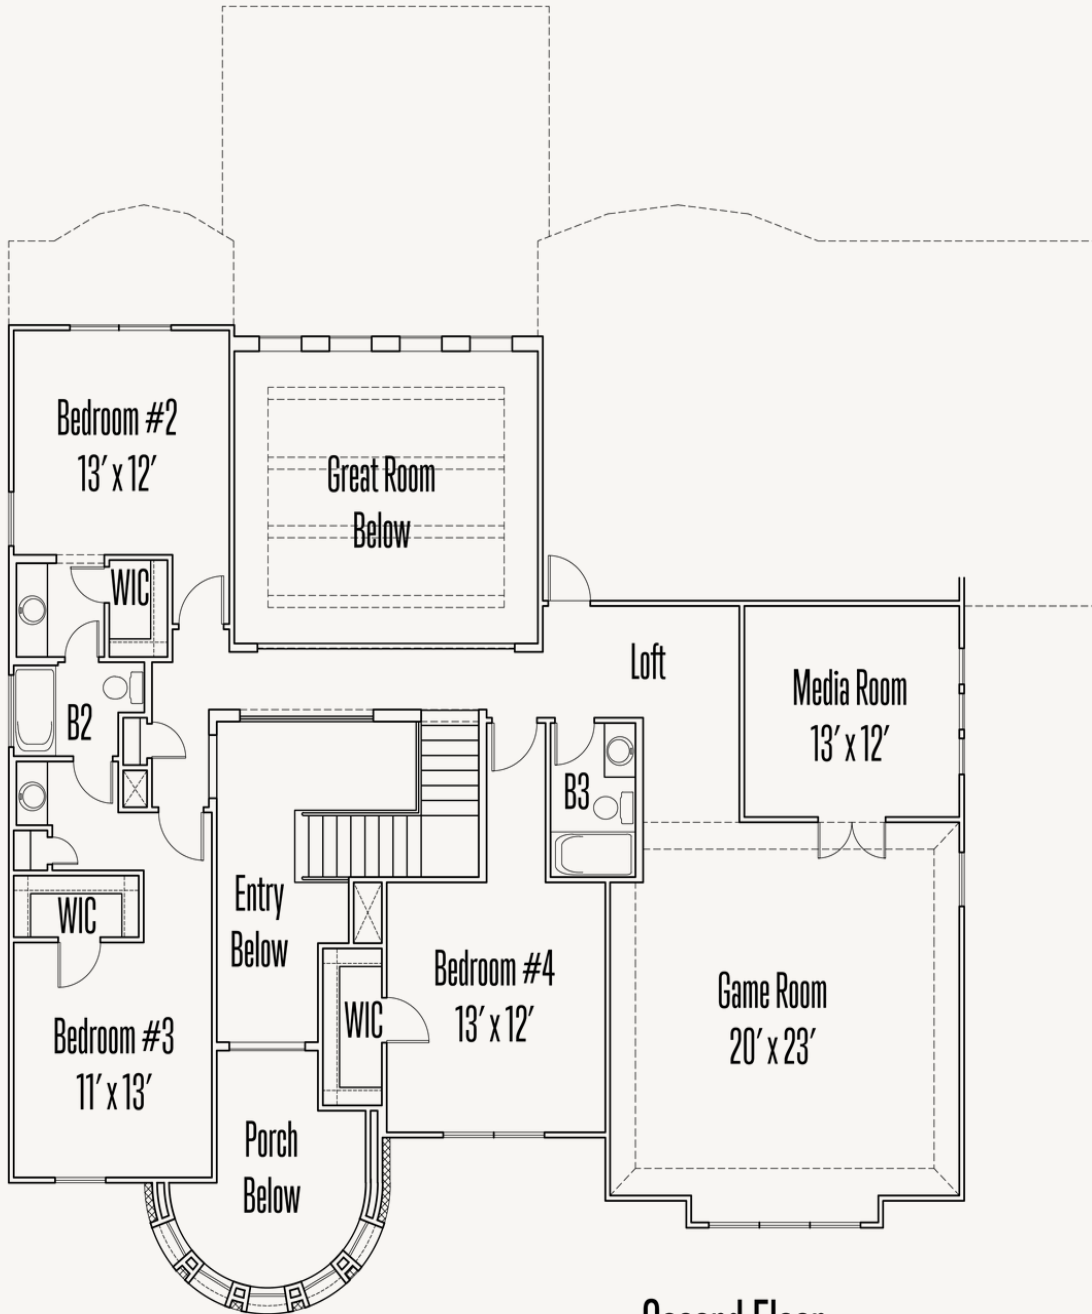

SHAVANO HIGHLANDS : 90'S

18326 POWDER MILL

HUME : 90-6554S.1

4,021 sq ft

5 Bedrooms

4 Bathrooms

2 Stories

3 Car Garage

SHAVANO HIGHLANDS : 90'S

18326 POWDER MILL

HUME : 90-6554S.1

FIRST FLOOR

First Floor

SHAVANO HIGHLANDS : 90'S

18326 POWDER MILL

HUME : 90-6554S.1

SECOND FLOOR

Second Floor