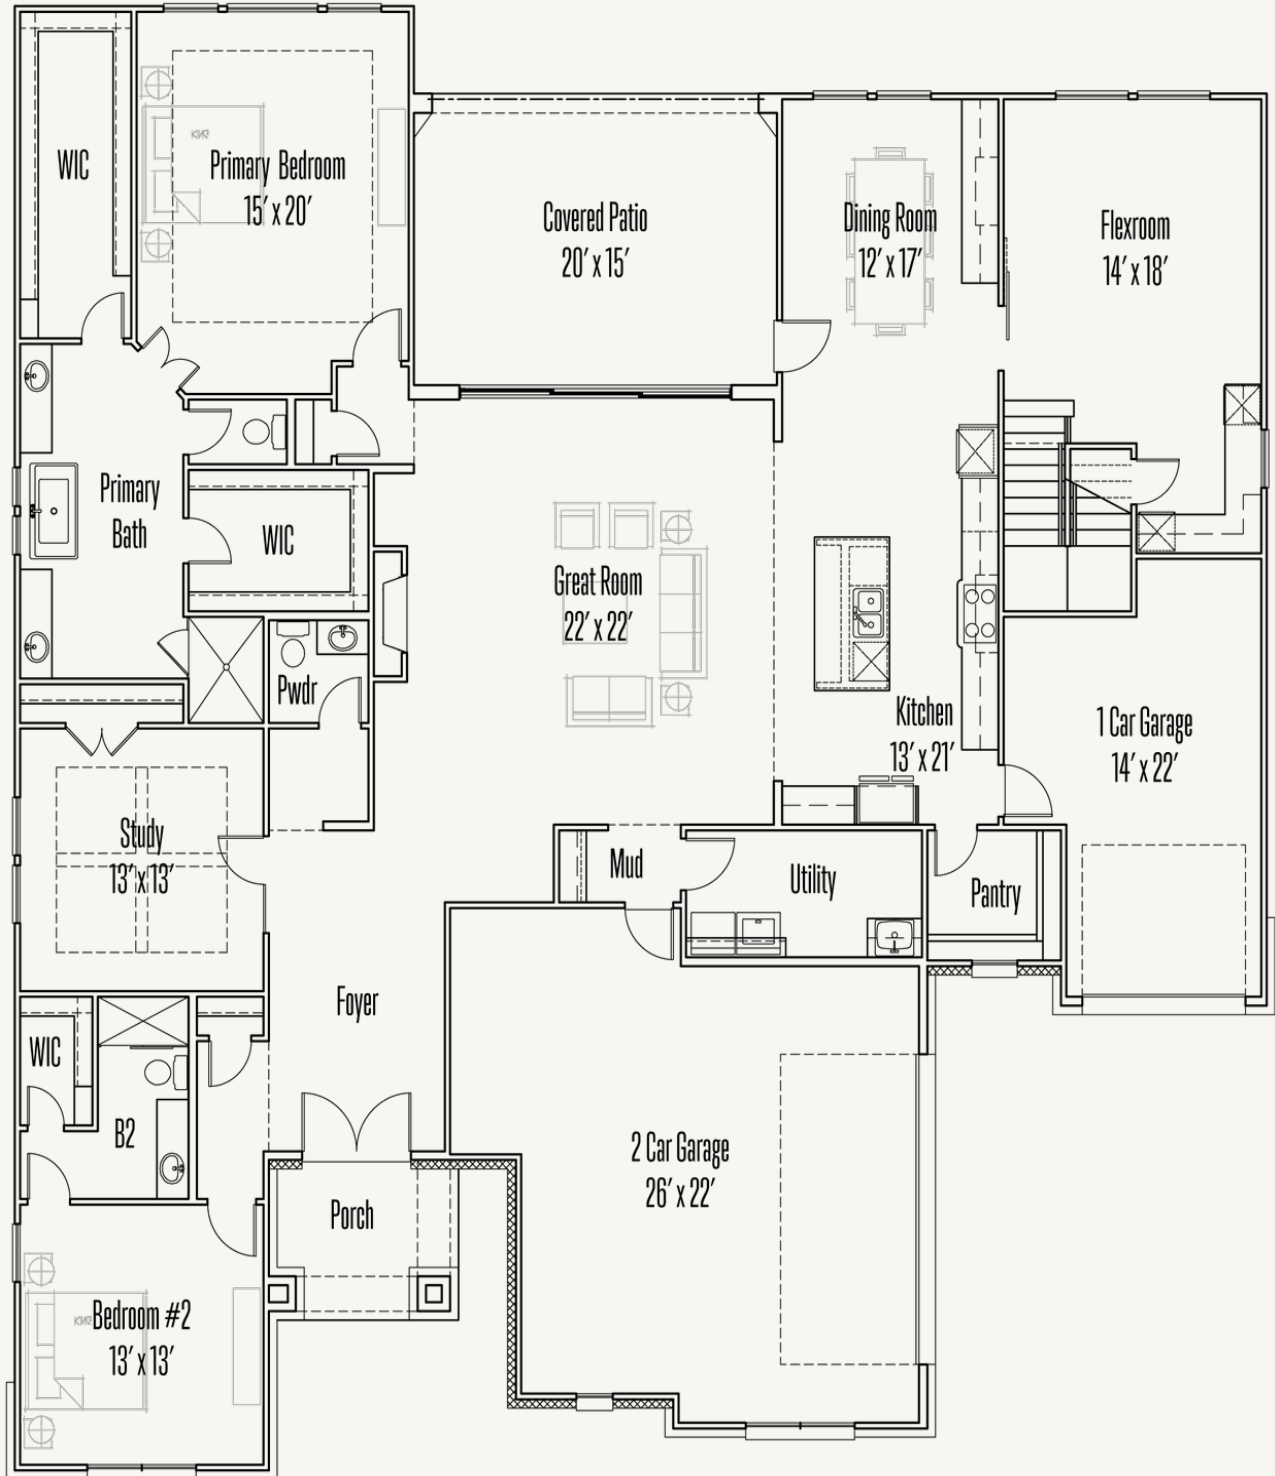

SHAVANO HIGHLANDS : 90'S

3802 WOOD CREEK

TRINITY : 80-4613SF.1

4,665 sq ft

5 Bedrooms

5.5 Bathrooms

2 Stories

3 Car Garage
Plus Storage

SHAVANO HIGHLANDS : 90'S

3802 WOOD CREEK

TRINITY : 80-4613SF.1

FIRST FLOOR

SHAVANO HIGHLANDS : 90'S

3802 WOOD CREEK

TRINITY : 80-4613SF.1

SECOND FLOOR