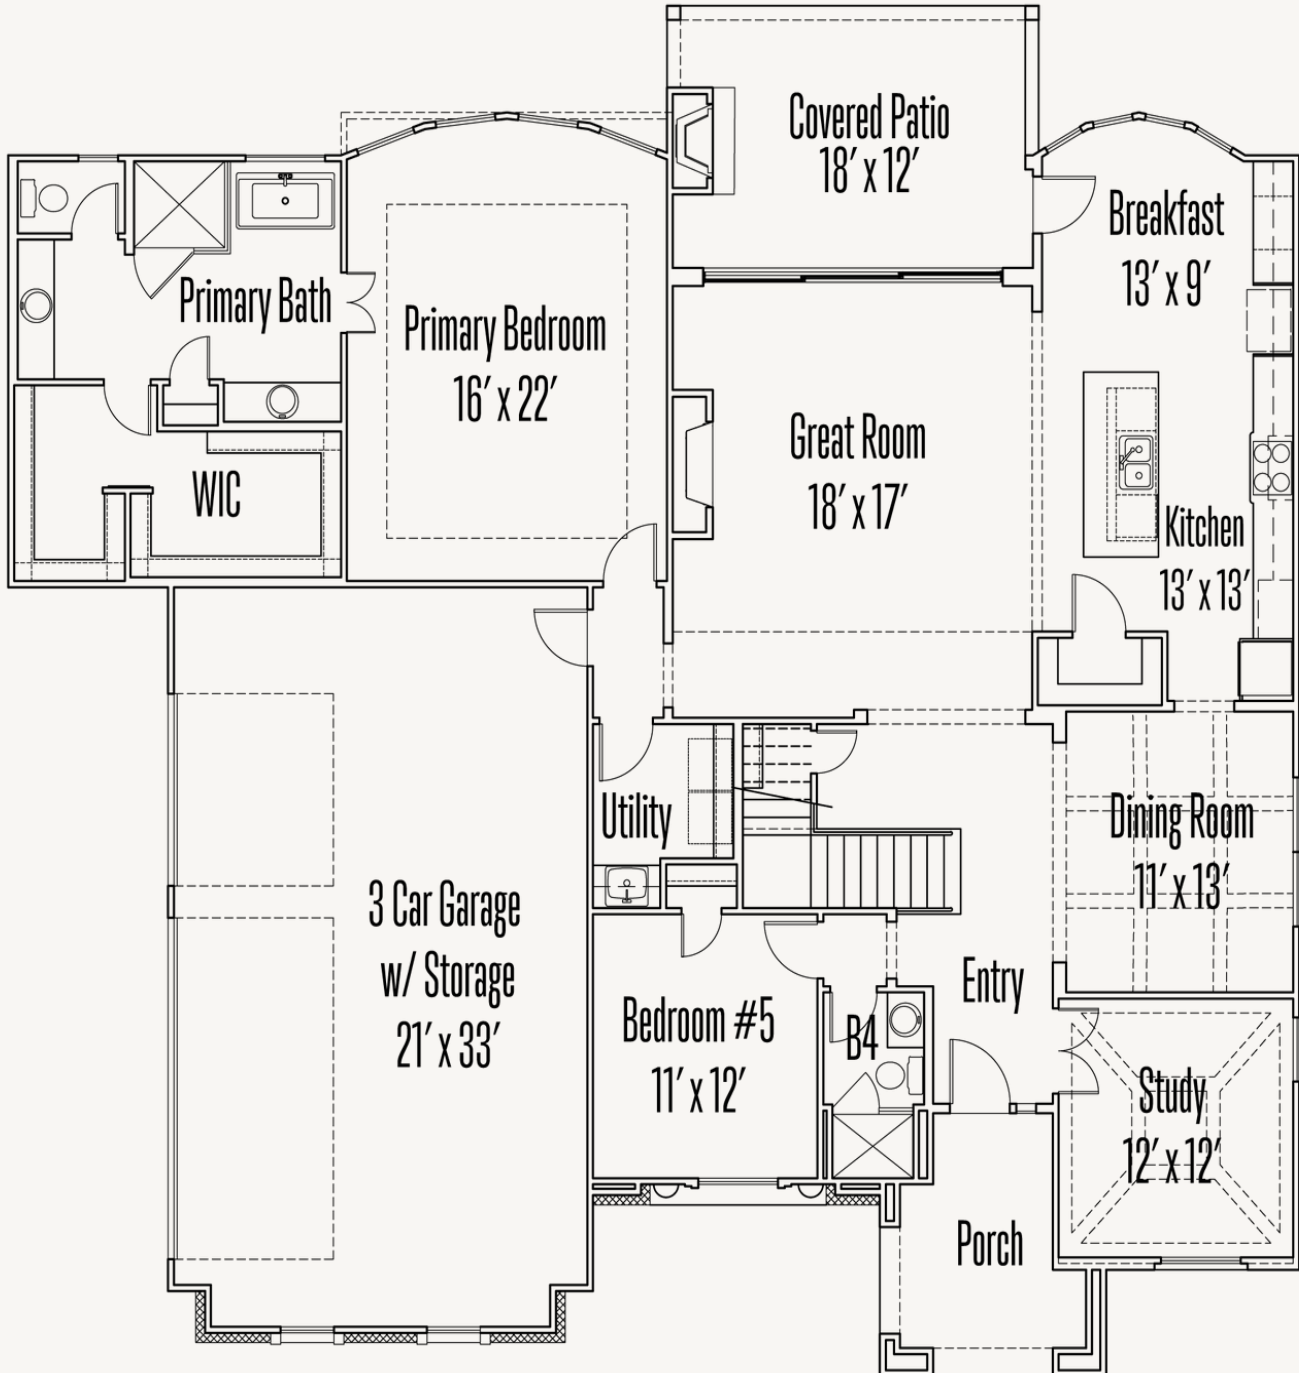

SHAVANO HIGHLANDS : 90'S

4166 WOOD CREEK

HUME : 90-6554S.1

SHAVANO HIGHLANDS : 90'S

4166 WOOD CREEK

HUME : 90-654S.1

FIRST FLOOR

SHAVANO HIGHLANDS : 90'S
4166 WOOD CREEK
HUME : 90-6554S.1

SECOND FLOOR