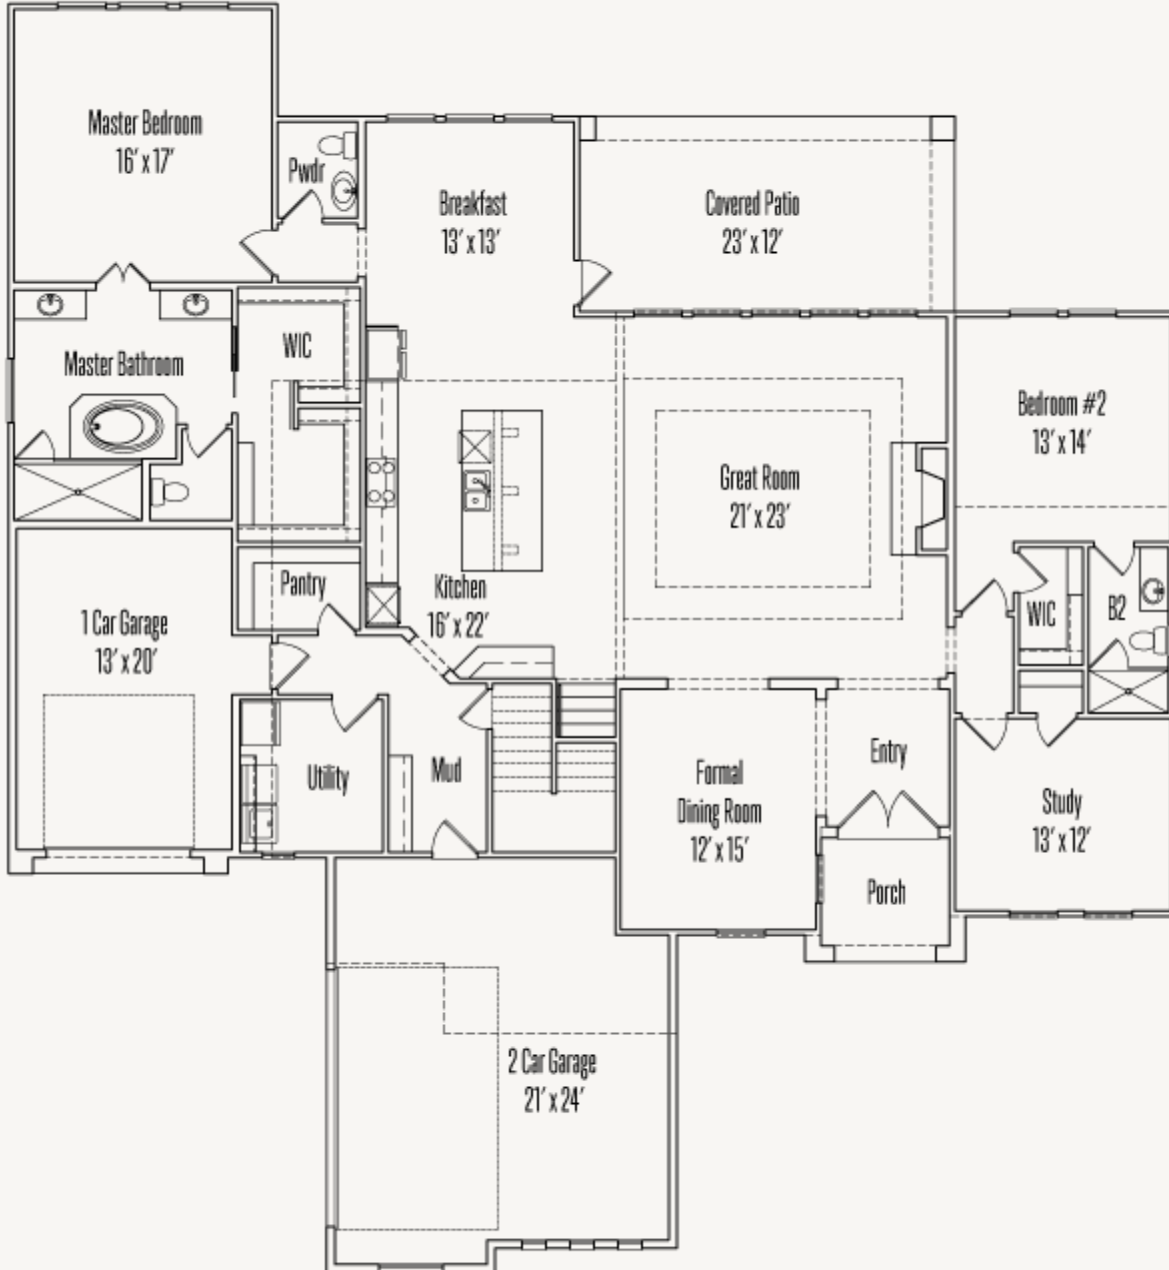

SHAVANO HIGHLANDS : 90'S

HOWELL : 90-4636SF.1

Elevation A

Elevation B

Elevation C

4,636 sq ft

5 Bedrooms

4.5  
Bathrooms

# HOWELL : 90-4636SF.1

## FIRST FLOOR

SHAVANO HIGHLANDS : 90'S

HOWELL : 90-4636SF.1

SECOND FLOOR