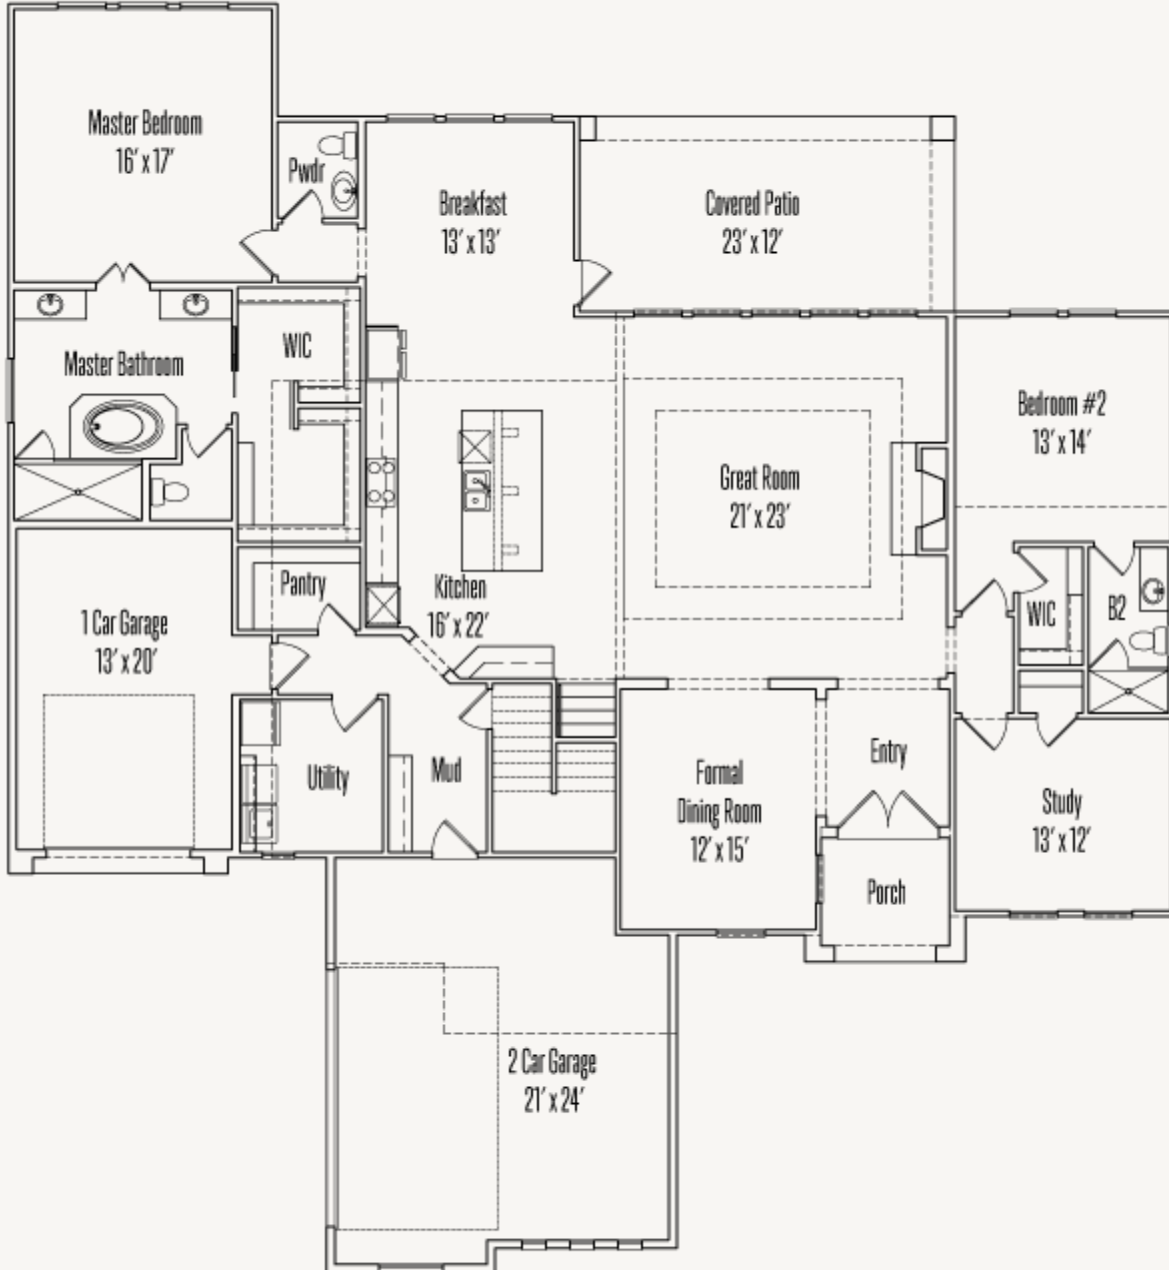

SHAVANO HIGHLANDS : 90'S

HOWELL : 90-4636SF.1

Elevation A

Elevation B

Elevation C

4,636 sq ft

5 Bedrooms

4.5
Bathrooms

2 Stories

3 Car Garage

SHAVANO HIGHLANDS : 90'S

HOWELL : 90-4636SF.1

FIRST FLOOR

SHAVANO HIGHLANDS : 90'S

HOWELL : 90-4636SF.1

SECOND FLOOR