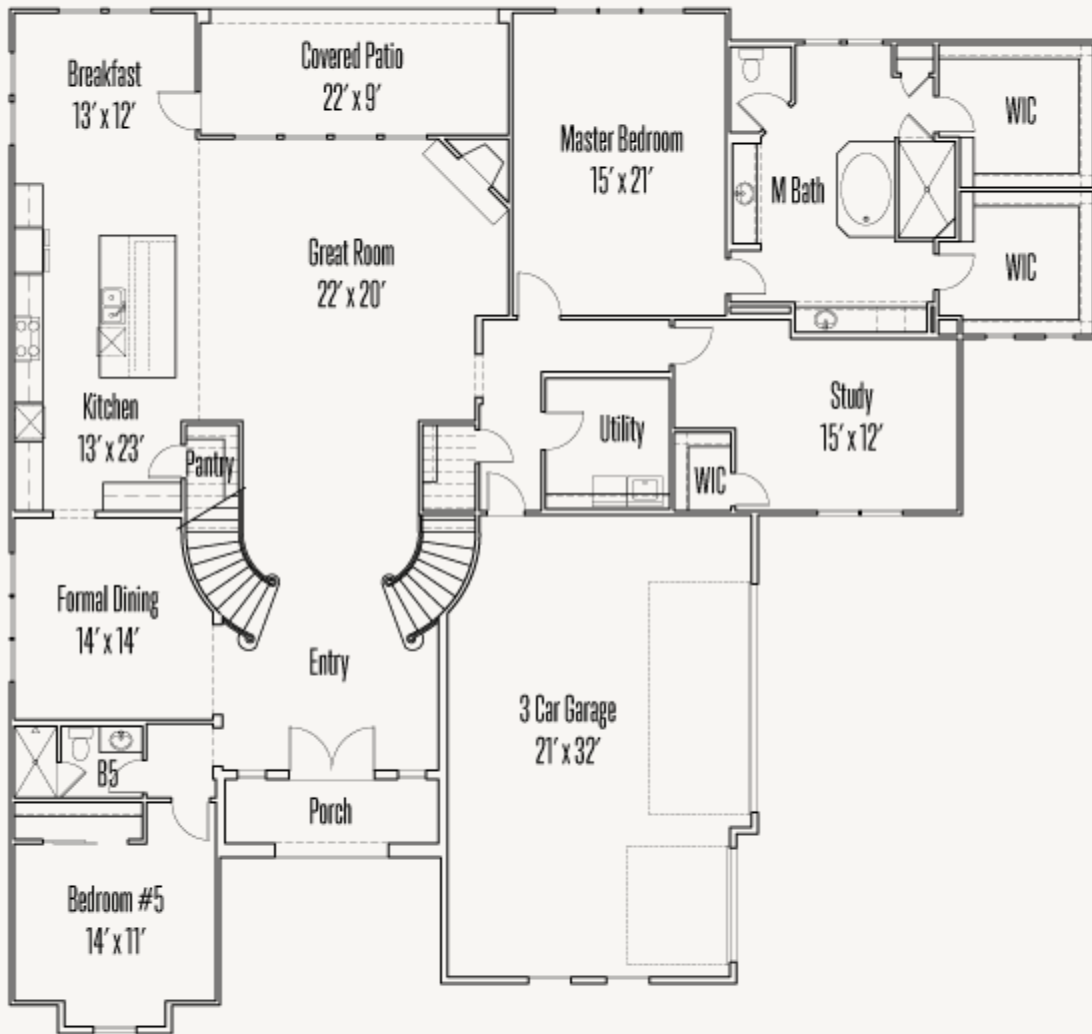

SHAVANO HIGHLANDS : 90'S

WAYLES : 90-4983S.1

Elevation A

Elevation B

4,983 sq ft

5 Bedrooms

4 Bathrooms

2 Stories

3 Car Garage

SHAVANO HIGHLANDS : 90'S

WAYLES : 90-4983S.1

FIRST FLOOR

SHAVANO HIGHLANDS : 90'S

WAYLES : 90-4983S.1

SECOND FLOOR